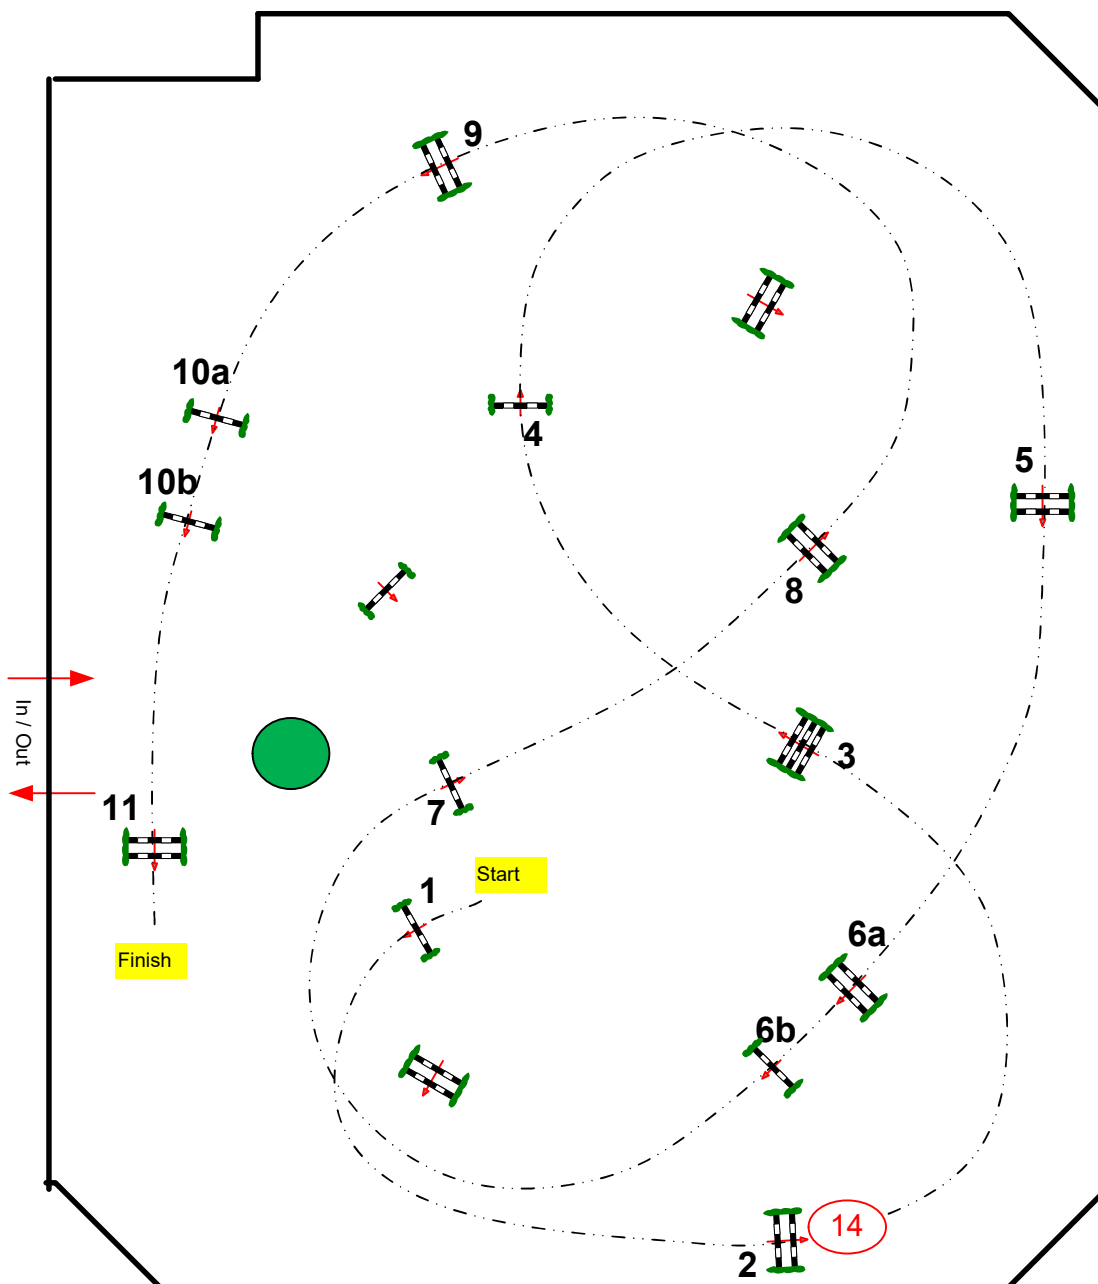

AMC FONTAINEBLEAU

HARCOUR

Class No.: 23

Grand Prix
Start: 0:00

Competition with one jump-off

lundi 6 juin 2022

JO:14.7.8.10a.10b.4.5.6b

Table: A
National RG:
FEI RG / Art.
Height: 1.05 m

Speed: 350 m/min

Length: 0 m
Time allowed: 0 sec
Time limit: 0 sec

Obstacles: 11
Efforts: 13
Penalty sec
Closed combination:

1st Jump-off:

Length: 300 m
Time allowed: 52 sec
Time limit: 104 sec

2nd Jump-off:

Length: 0 m
Time allowed: 0 sec
Time limit: 0 sec

JURY