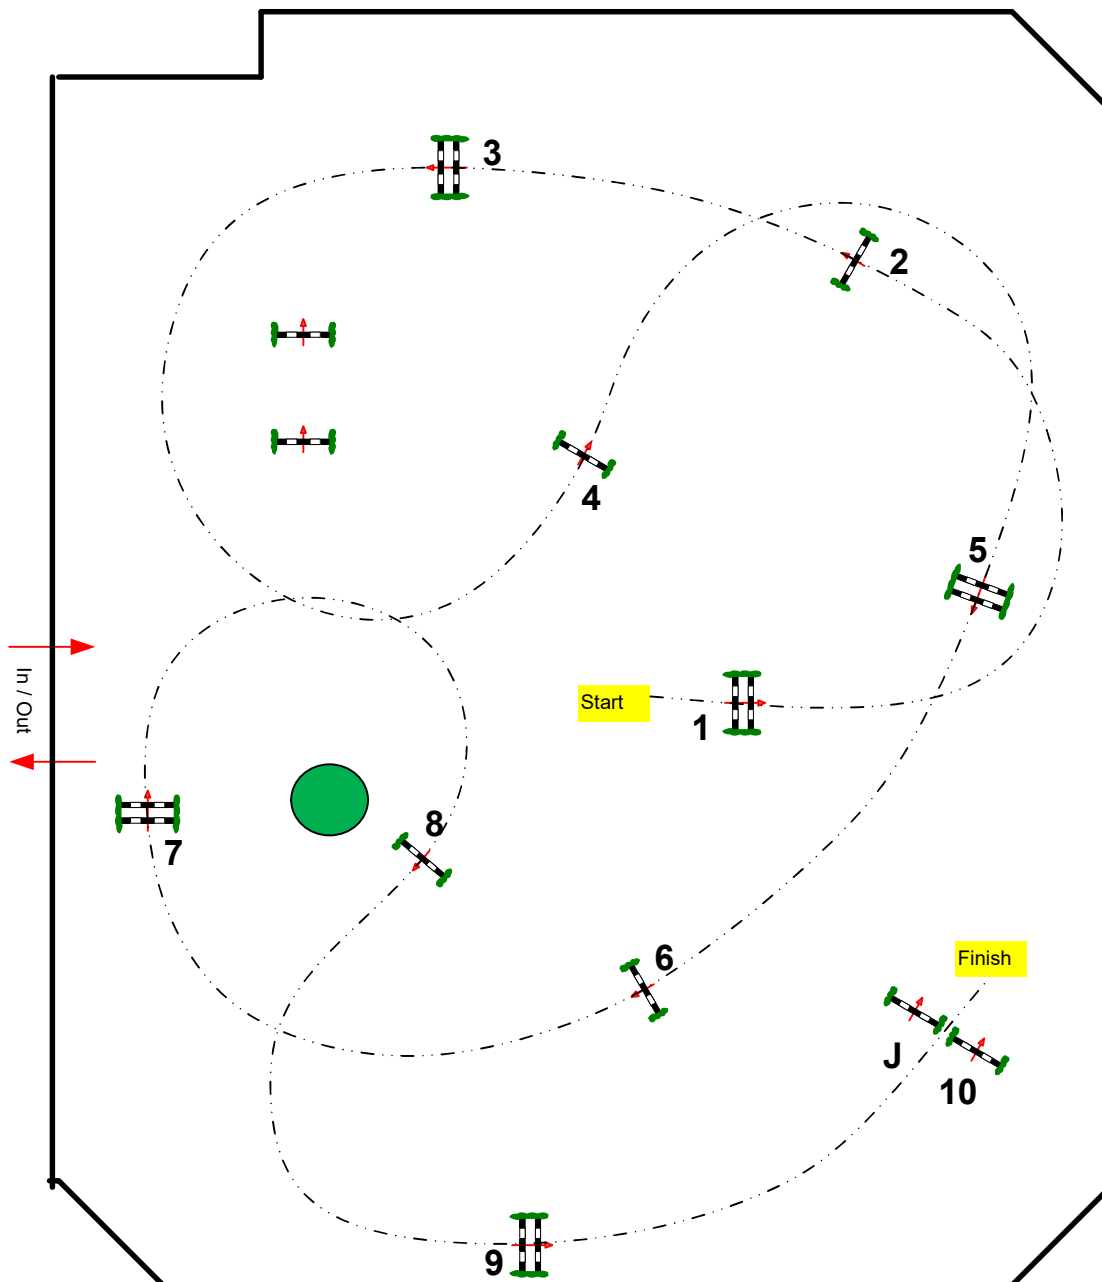

AMC FONTAINEBLEAU

HARCOUR

Chef de Piste

PAILLOT
Stéphane

Class No.: 17

Difficultés progressives + jocker
Start: 0:00

Competition against the clock

dimanche 5 juin 2022

Table: A
National RG:
FEI RG / Art.
Height: 1,10 m

Speed: 350 m/min

Length: 470 m
Time allowed: 81 sec
Time limit: 162 sec

Obstacles: 10
Efforts: 10
Penalty sec
Closed combination:

1st Jump-off:

Length: 0 m
Time allowed: 0 sec
Time limit: 0 sec

2nd Jump-off:

Length: 0 m
Time allowed: 0 sec
Time limit: 0 sec

JURY