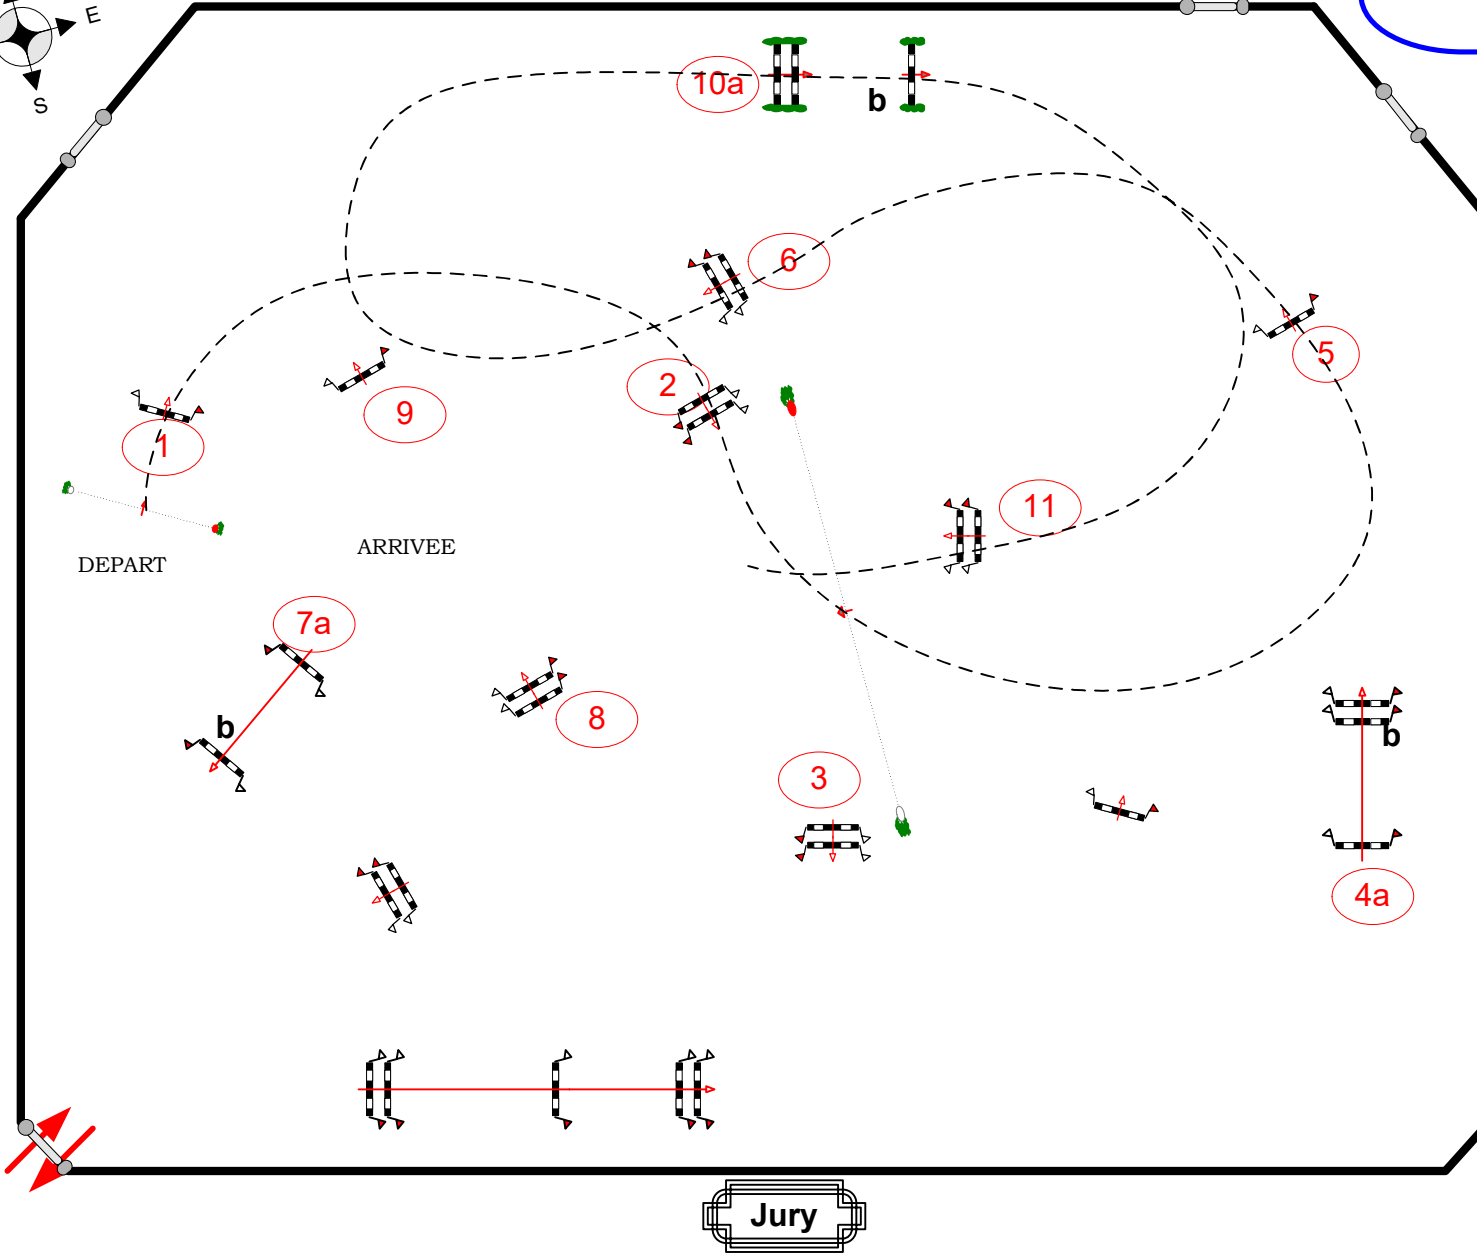

Class No.:
GRAND PRIX 1.25 M AMATEUR ELITE
BAR A BARRAGE IMMEDIAT
Lundi 6 Juin 2022
Start: 8:30

AMC HARCOUR

Table: A
 FEI Article:
 Height: 1,25 m

Speed: 350 m/min
 Length: 470 m
 Time allowed: 81 sec
 Time limit: 162 sec

Obstacles: 11
 Efforts: 14
 Combination(s):

BARRAGE IMMEDIAT::
1/2/5/6/10a/10b/11
 Length: 340 m
 Time allowed: 59 sec
 Time limit: 118 sec

BARRAGE:
1/2/5/6/10a/10b/11

Course designers :
 Arnaud RICHOU