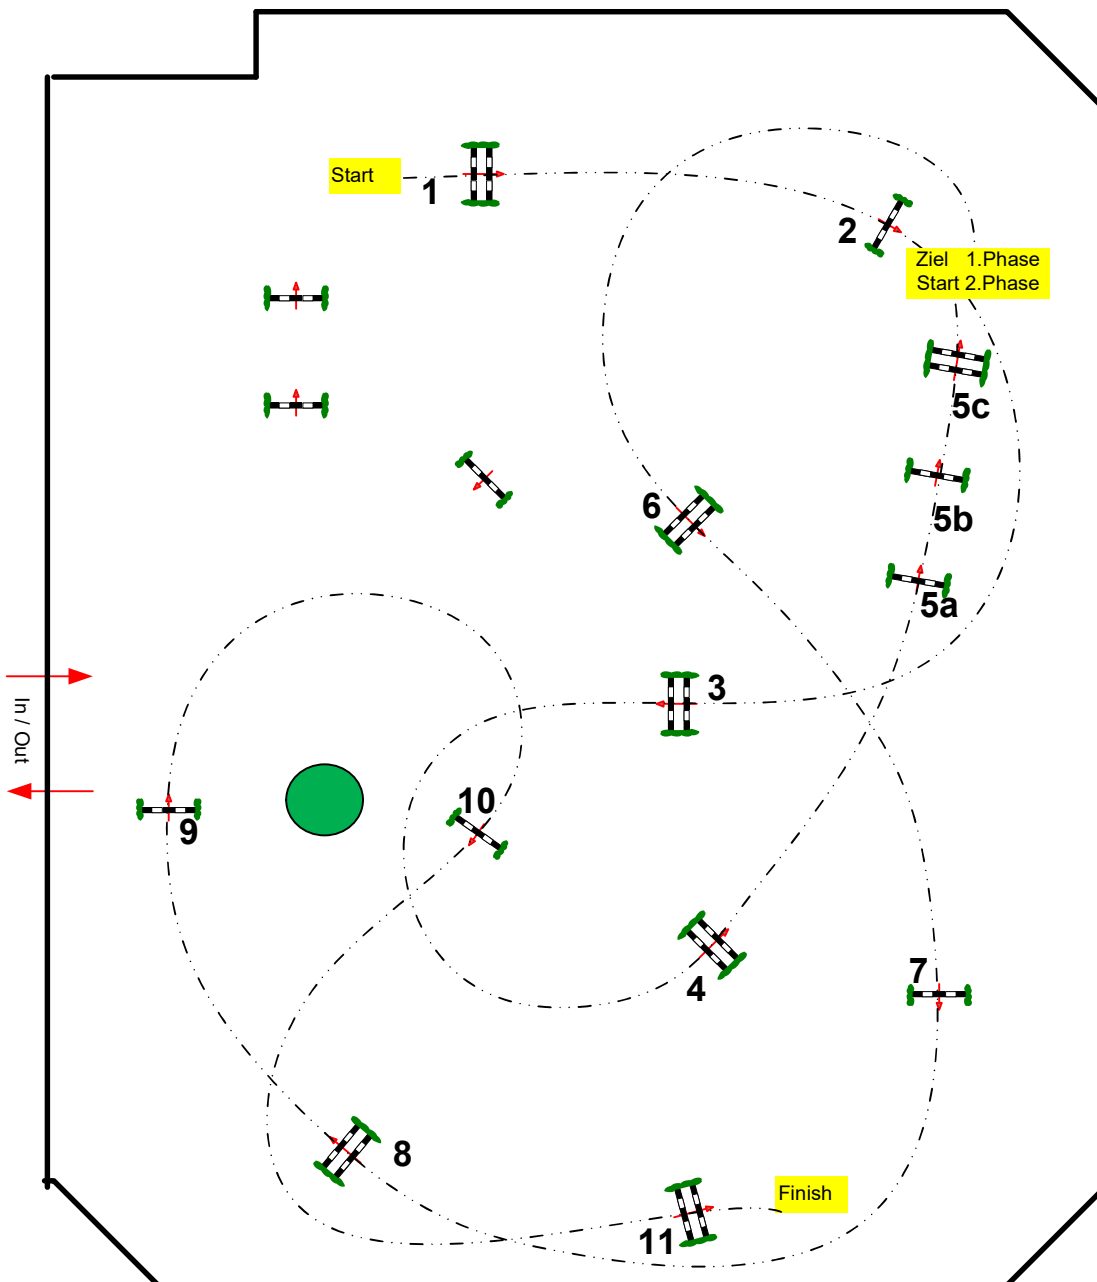

# AMC FONTAINEBLEAU HARCOUR

**Chef de Piste**  
  
**PAILLOT**  
**Stéphane**

Class No.: SIF 10

Grand Prix  
 Start: 0:00

Competition in two Phases

dimanche 5 juin 2022

Table:  
 National RG:  
 FEI RG / Art.  
 Height: 1.00 m

Speed: 350 m/min  
 Length: 240 m  
 Time allowed: 42 sec  
 Time limit: 84 sec

Obstacles:  
 Efforts:  
 Penalty sec  
 Closed combination:

1st Jump-off:  
 Length: 280 m  
 Time allowed: 48 sec  
 Time limit: 96 sec

2nd Jump-off:  
 Length: 0 m  
 Time allowed: 0 sec  
 Time limit: 0 sec

JURY