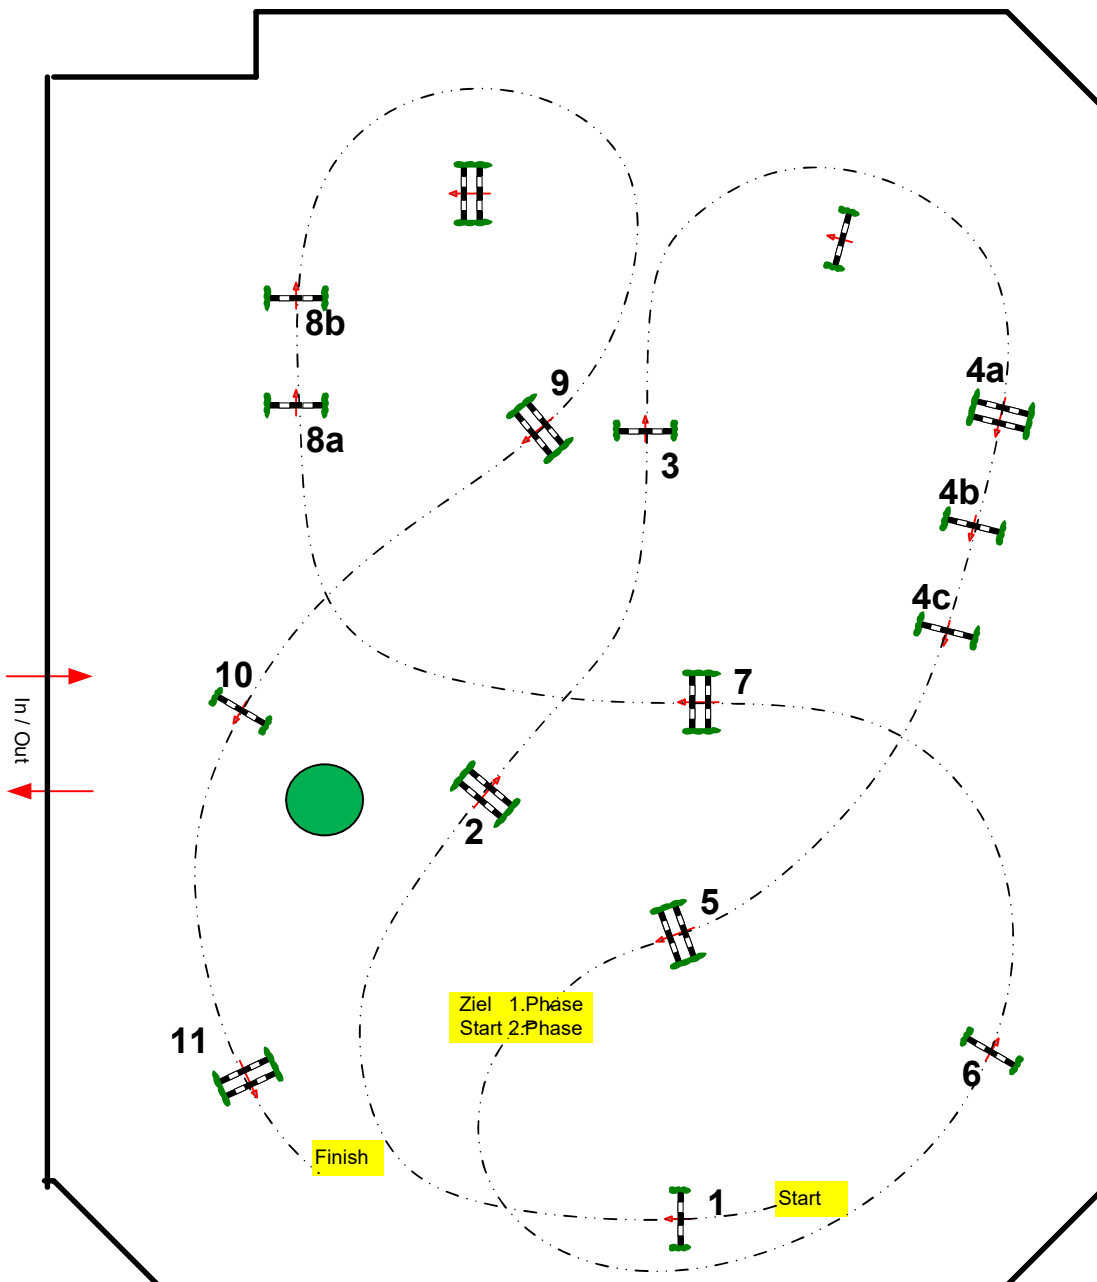

AMC FONTAINEBLEAU HARCOUR

Chef de Piste

**PAILLOT
Stéphane**

Class No.: SIF 9

Grand Prix
Start: 0:00

Competition in two Phases

dimanche 5 juin 2022

Table: A
National RG:
FEI RG / Art.
Height: 1.00 m

Speed: 350 m/min

Length: 230 m
Time allowed: 40 sec
Time limit: 80 sec

Obstacles:
Efforts:
Penalty sec
Closed combination:

1st Jump-off:

Length: 280 m
Time allowed: 48 sec
Time limit: 96 sec

2nd Jump-off:

Length: 0 m
Time allowed: 0 sec
Time limit: 0 sec