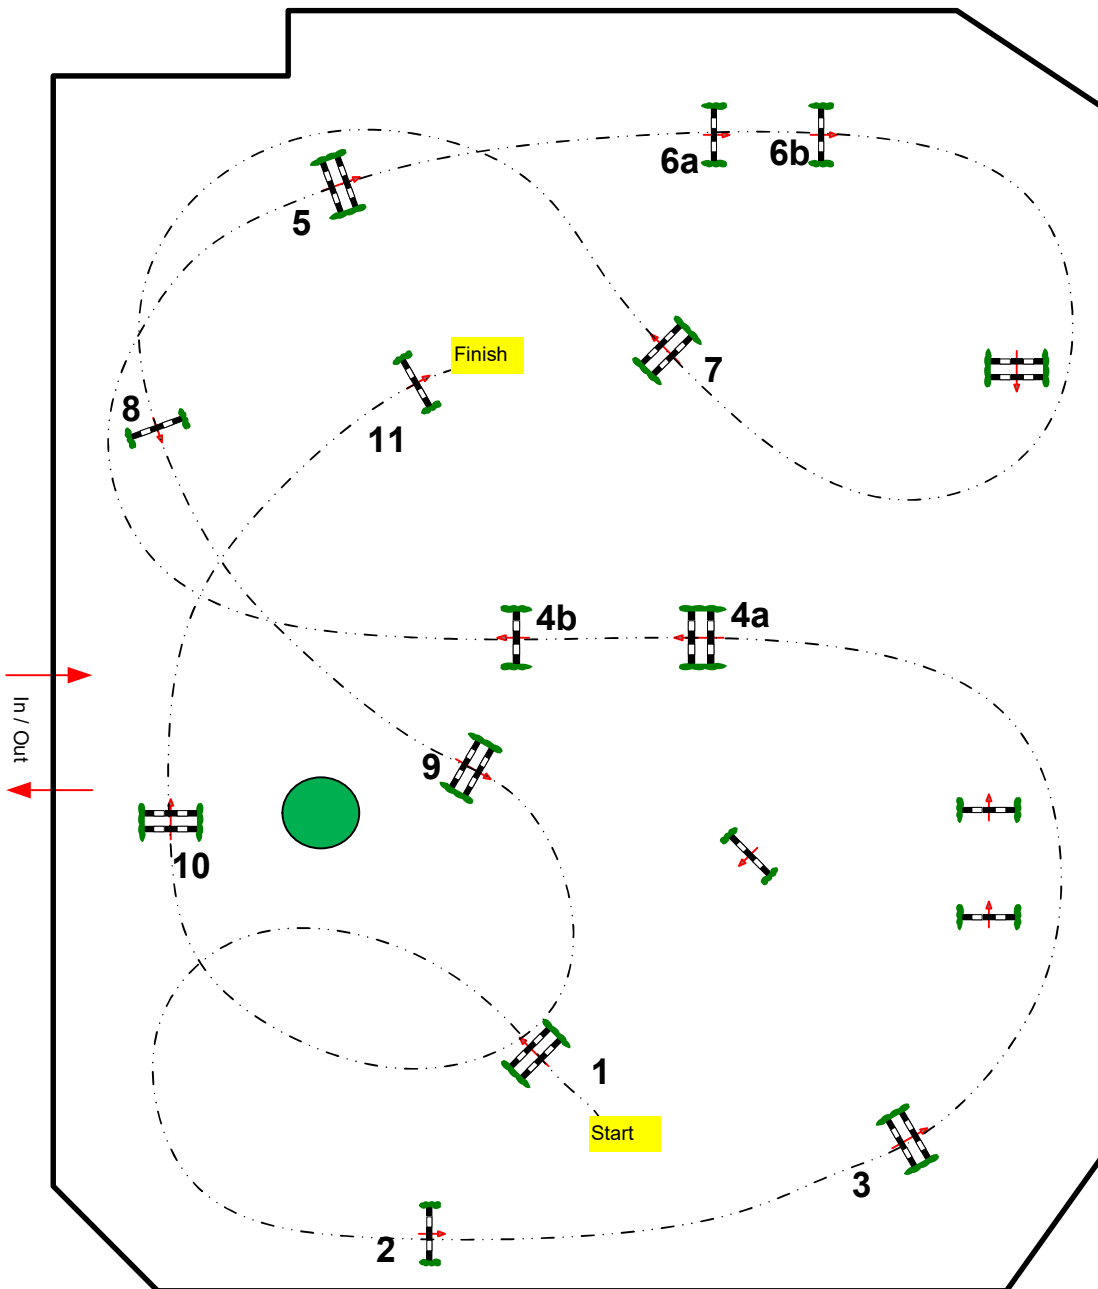

AMC FONTAINEBLEAU

HARCOUR

Chef de Piste

PAILLOT
Stéphane

Class No.:

P1 Vitesse
Start: 0:00

Competition against the clock

samedi 4 juin 2022

Table: A
National RG:
FEI RG / Art.
Height: 0.90 m

Speed: 350 m/min

Length: 510 m
Time allowed: 88 sec
Time limit: 176 sec

Obstacles:
Efforts:
Penalty sec
Closed combination:

1st Jump-off:

Length: 0 m
Time allowed: 0 sec
Time limit: 0 sec

2nd Jump-off:

Length: 0 m
Time allowed: 0 sec
Time limit: 0 sec

JURY