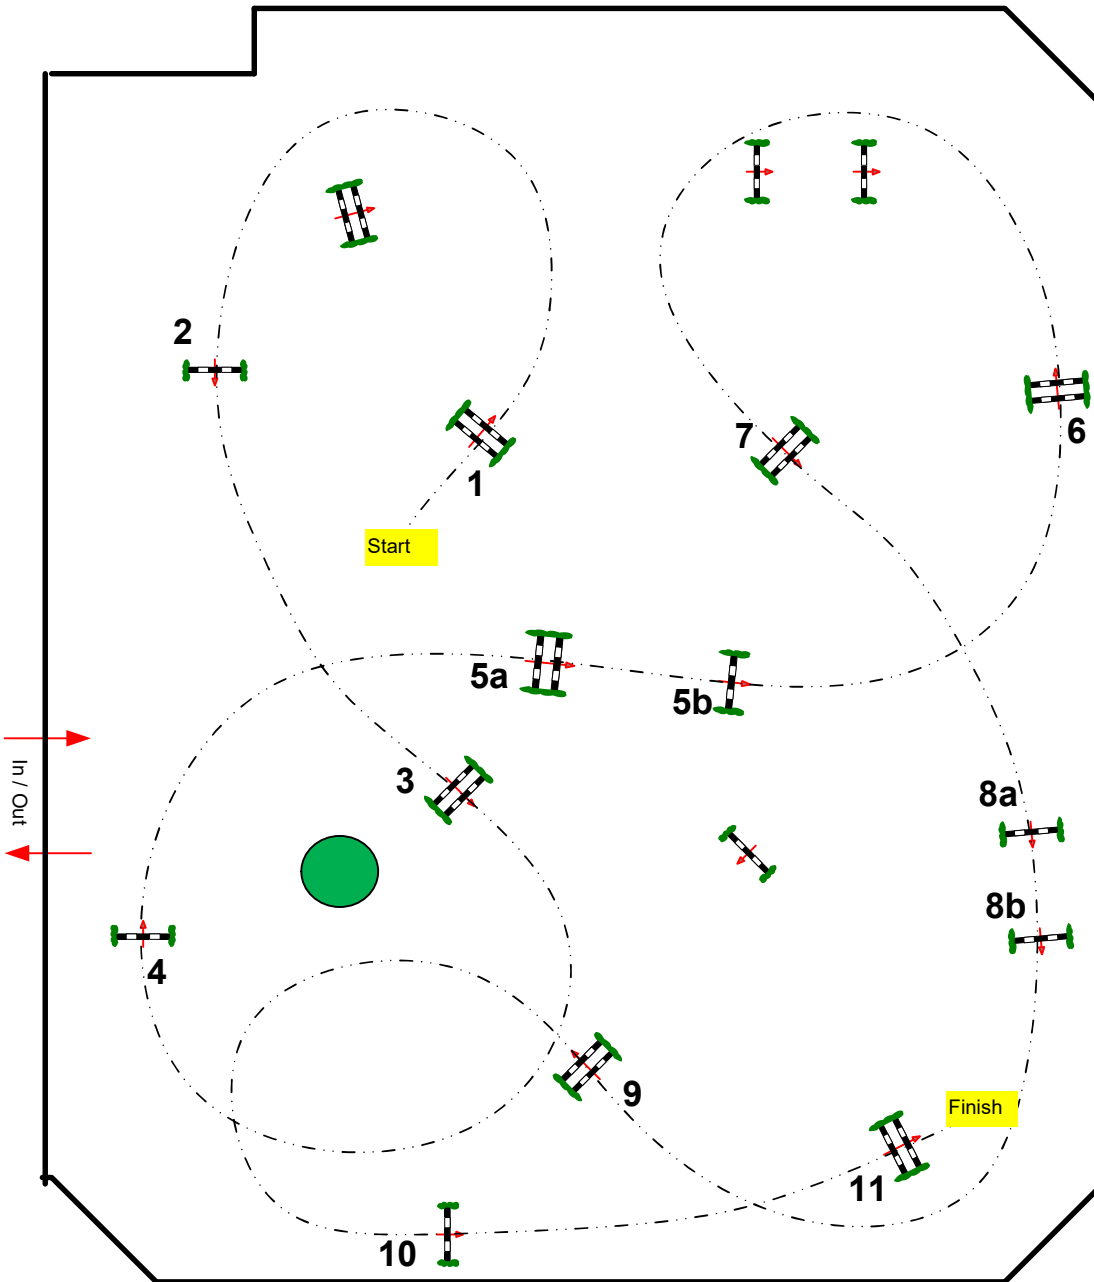

AMC FONTAINEBLEAU

HARCOUR

Chef de Piste

PAILLOT
Stéphane

Class No.:

Vitesse P Elite
 Start: 0:00

Competition against the clock

samedi 4 juin 2022

Table: A
 National RG:
 FEI RG / Art.
 Height: 1.00 m

Speed: 350 m/min

Length: 500 m
 Time allowed: 86 sec
 Time limit: 172 sec

Obstacles:
 Efforts:
 Penalty sec
 Closed combination:

1st Jump-off:

Length: 0 m
 Time allowed: 0 sec
 Time limit: 0 sec

2nd Jump-off:

Length: 0 m
 Time allowed: 0 sec
 Time limit: 0 sec

JURY