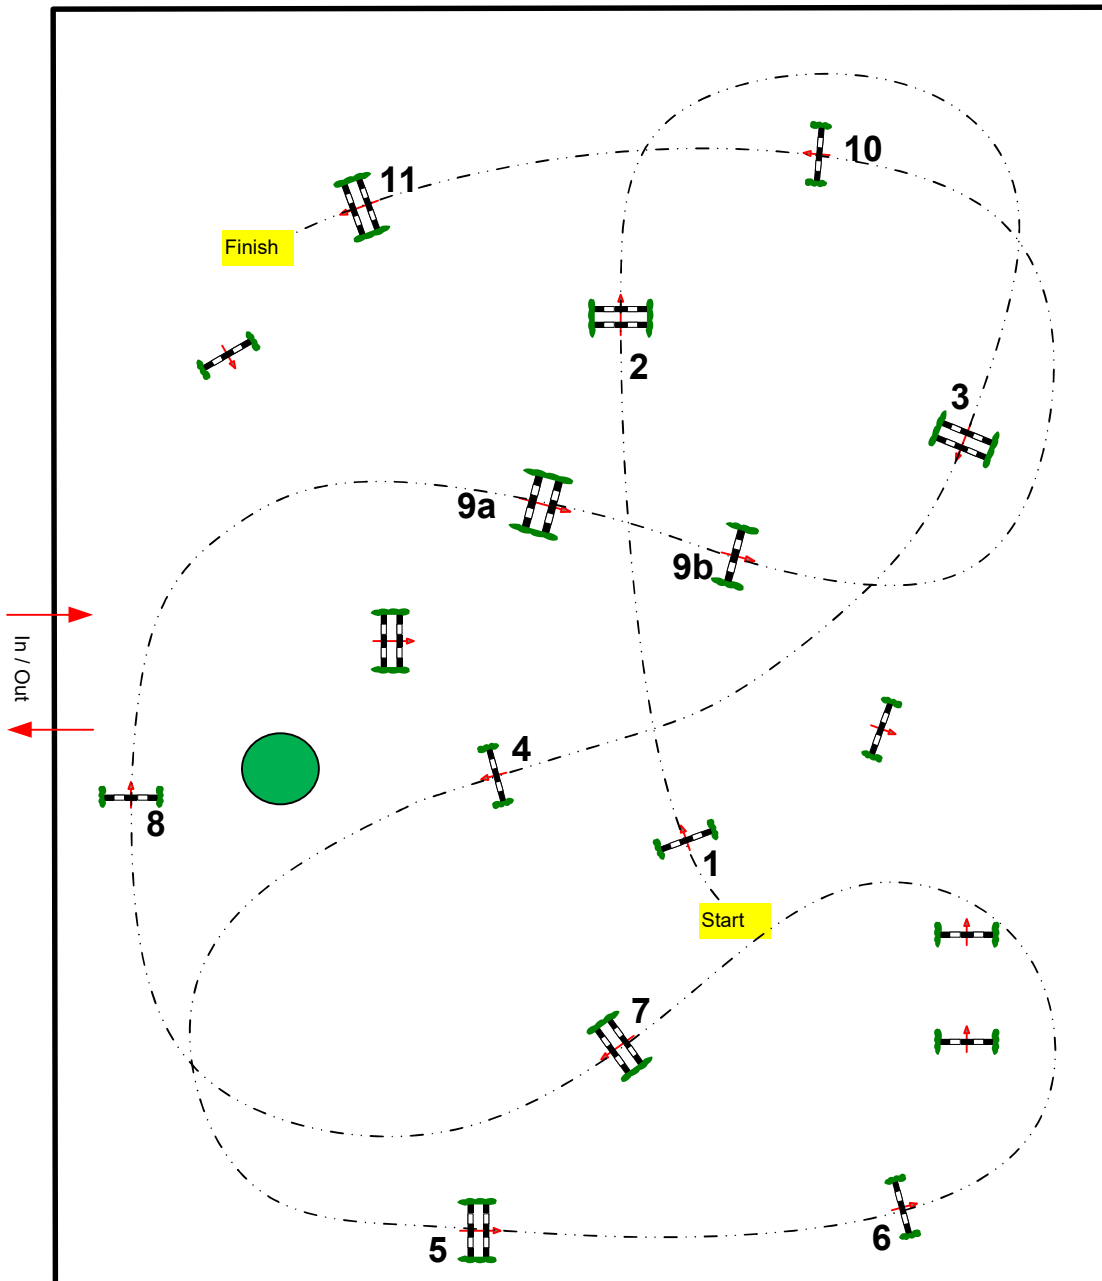

AMC FONTAINEBLEAU

HARCOUR

Class No.: 1

Preparatoire
Start: 0:00

Competition not against the clock

vendredi 3 juin 2022

Table: A
National RG:
FEI RG / Art.
Height: 0.90 m

Speed: 350 m/min

Length: 540 m
Time allowed: 93 sec
Time limit: 186 sec

Obstacles: 11
Efforts: 12
Penalty sec
Closed combination:

1st Jump-off:

Length: 0 m
Time allowed: 0 sec
Time limit: 0 sec

2nd Jump-off:

Length: 0 m
Time allowed: 0 sec
Time limit: 0 sec