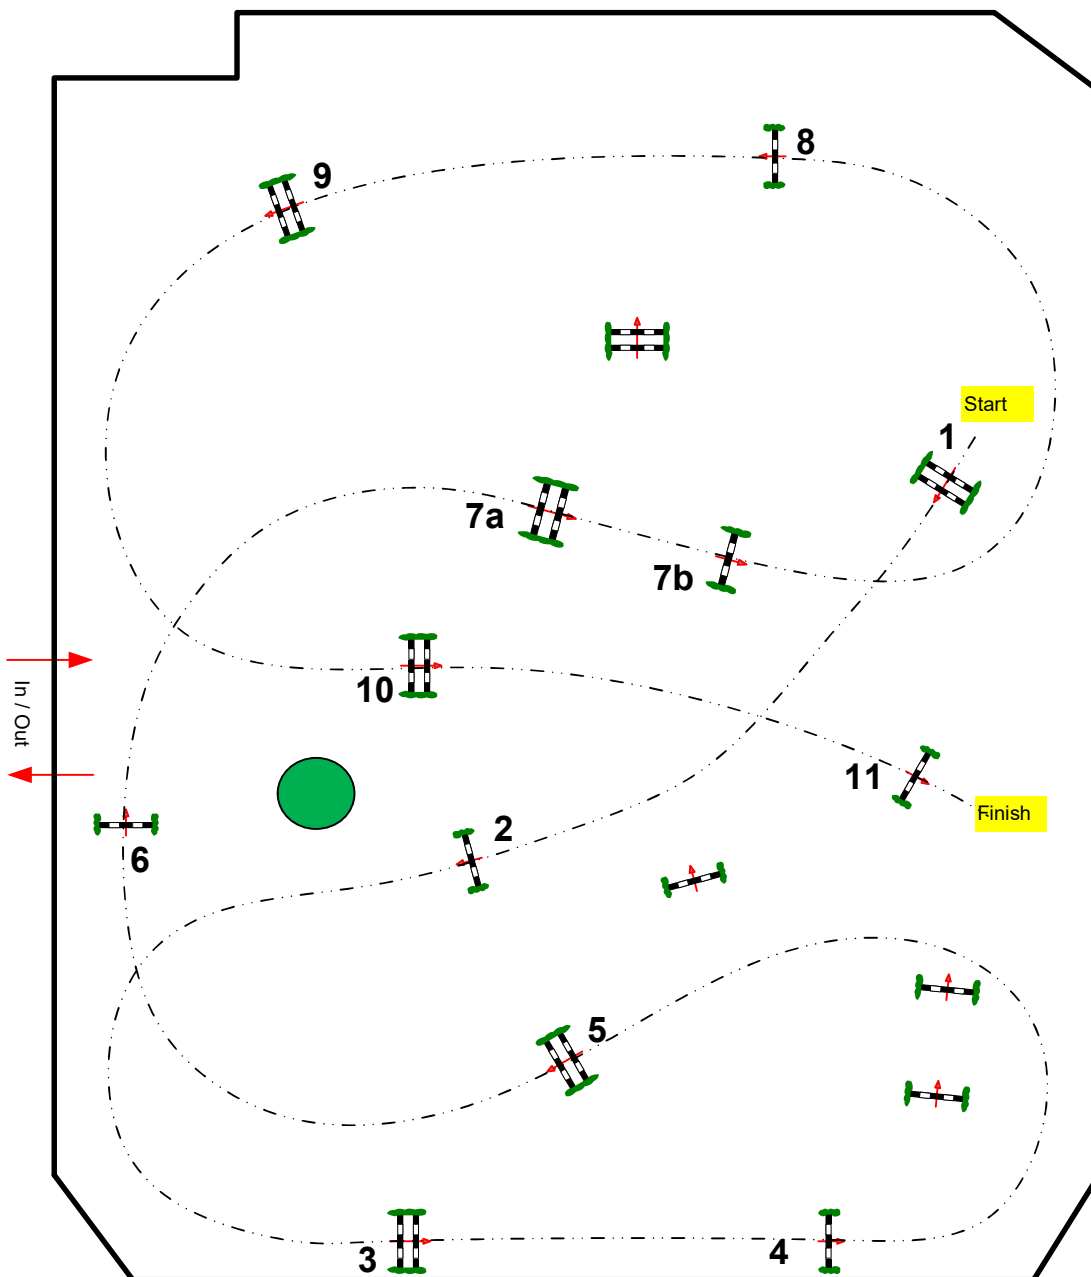

## HARCOUR

**Chef de Piste**

**PAILLOT**  
Stéphane

Class No.: 3

Preparatoire  
Start: 0:00

Competition not against the clock

vendredi 3 juin 2022

Table: A  
National RG:  
FEI RG / Art.  
Height: 1.00 m

Speed: 350 m/min

Length: 550 m  
Time allowed: 95 sec  
Time limit: 190 sec

Obstacles:  
Efforts:  
Penalty sec  
Closed combination:

1st Jump-off:

Length: 0 m  
Time allowed: 0 sec  
Time limit: 0 sec

2nd Jump-off:

Length: 0 m  
Time allowed: 0 sec  
Time limit: 0 sec

JURY