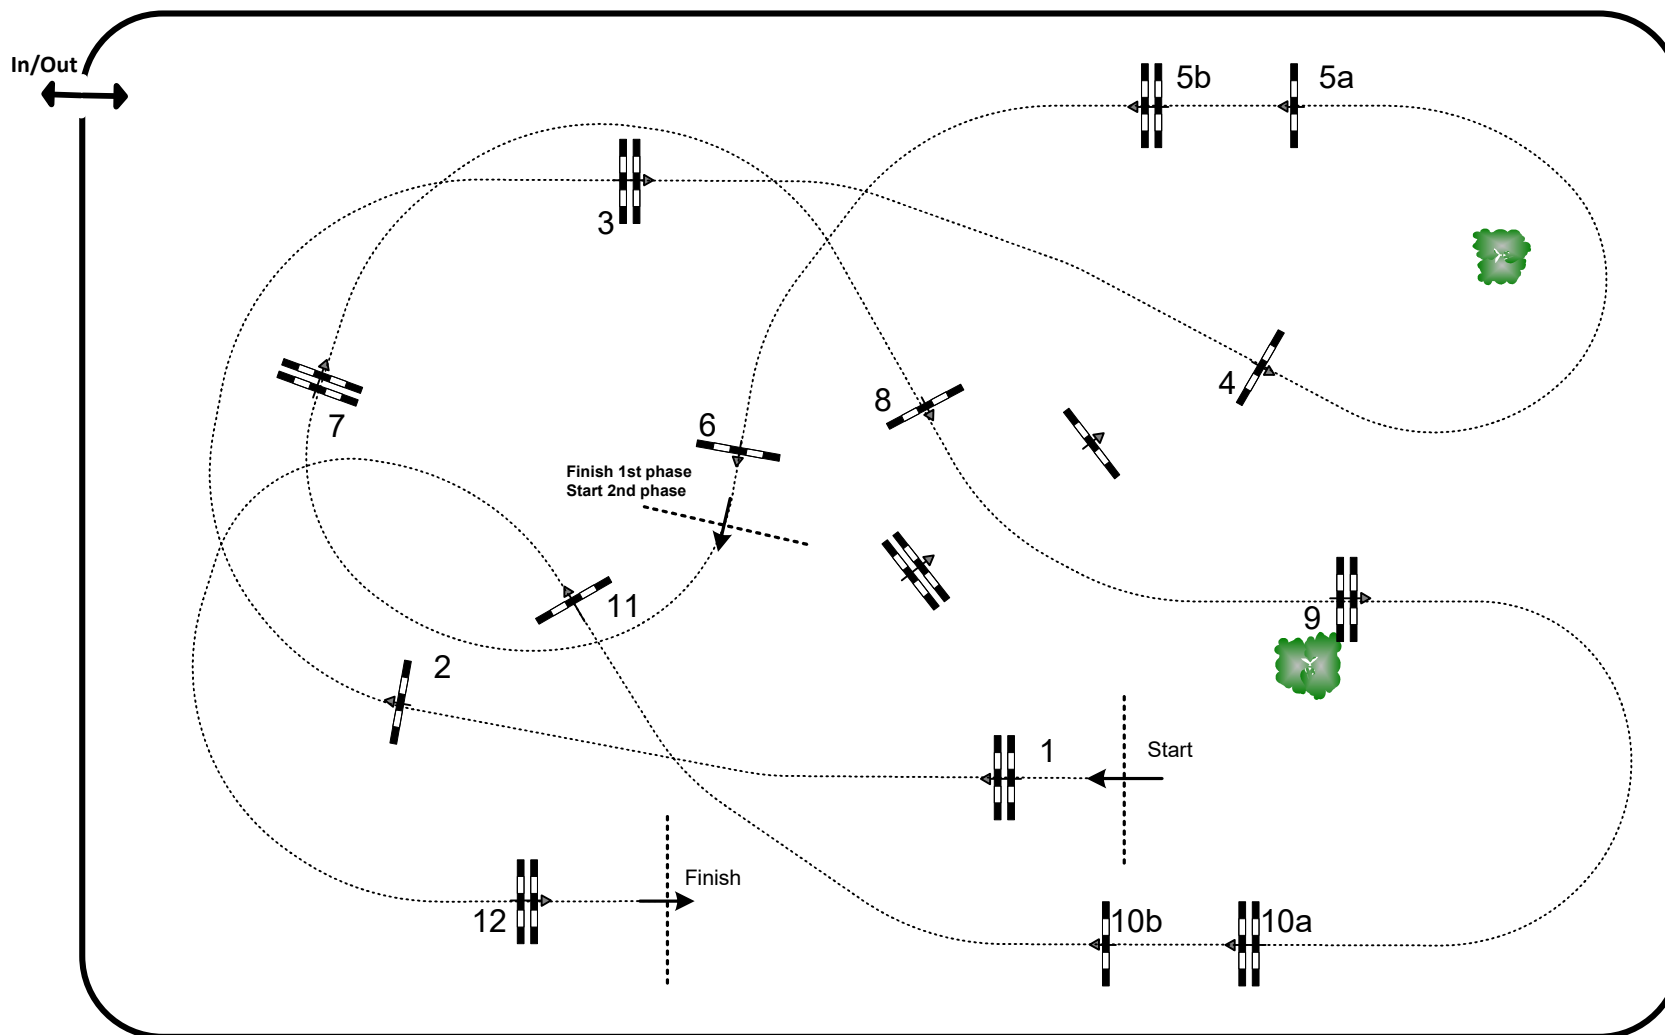

# CSI \*\*\*\* / CSI \*\* Jumping International Bourg-en-Bresse – Ain 2022

Competition: 9 – CSI amateur – two phases against the clock – **all go to second phase**

May 20th, 2022

Table: A  
National RG: N/A  
FEI RG / Art. 274.2.5  
Height: 1,20 m

Speed: 350 m/min  
Length: 230 m  
Time allowed: 40 sec  
Time limit: 80 sec

Obstacles: 6  
Efforts: 7  
Penalty sec N/A  
Closed combination: N/A

second phase:  
7 to 11  
Length: 270 m  
Time allowed: 47 sec  
Time limit: 94 sec