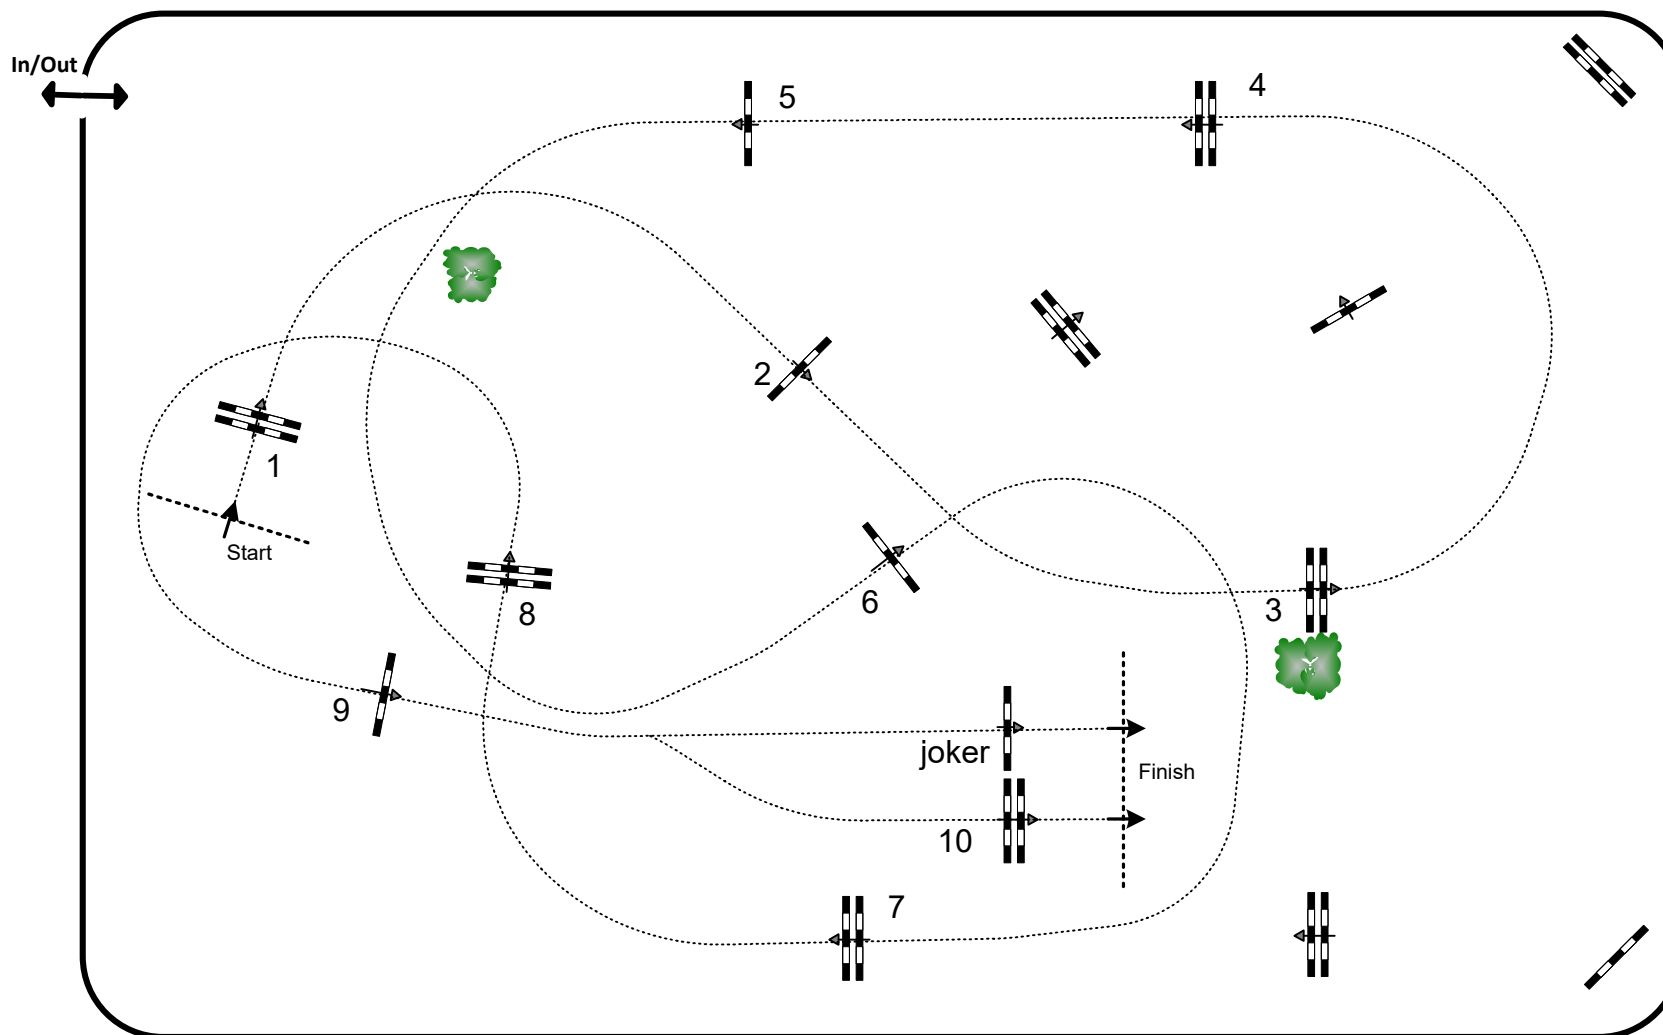

CSI **** / CSI ** Jumping International Bourg-en-Bresse – Ain 2022

Competition: 8 – CSI 2* 1,35m – Accumulator with joker against the clock

May 20th, 2022

Table: A
National RG: N/A
FEI RG / Art. 269
Height: 1,35 m

Speed: 350 m/min

Length: 405 m
Time allowed: 70 sec
Time limit: 140 sec

Obstacles: 11
Efforts: 10
Penalty sec: N/A
Closed combination: N/A

Jump off:
N/A
Length: 0 m
Time allowed: 0 sec
Time limit: 0 sec