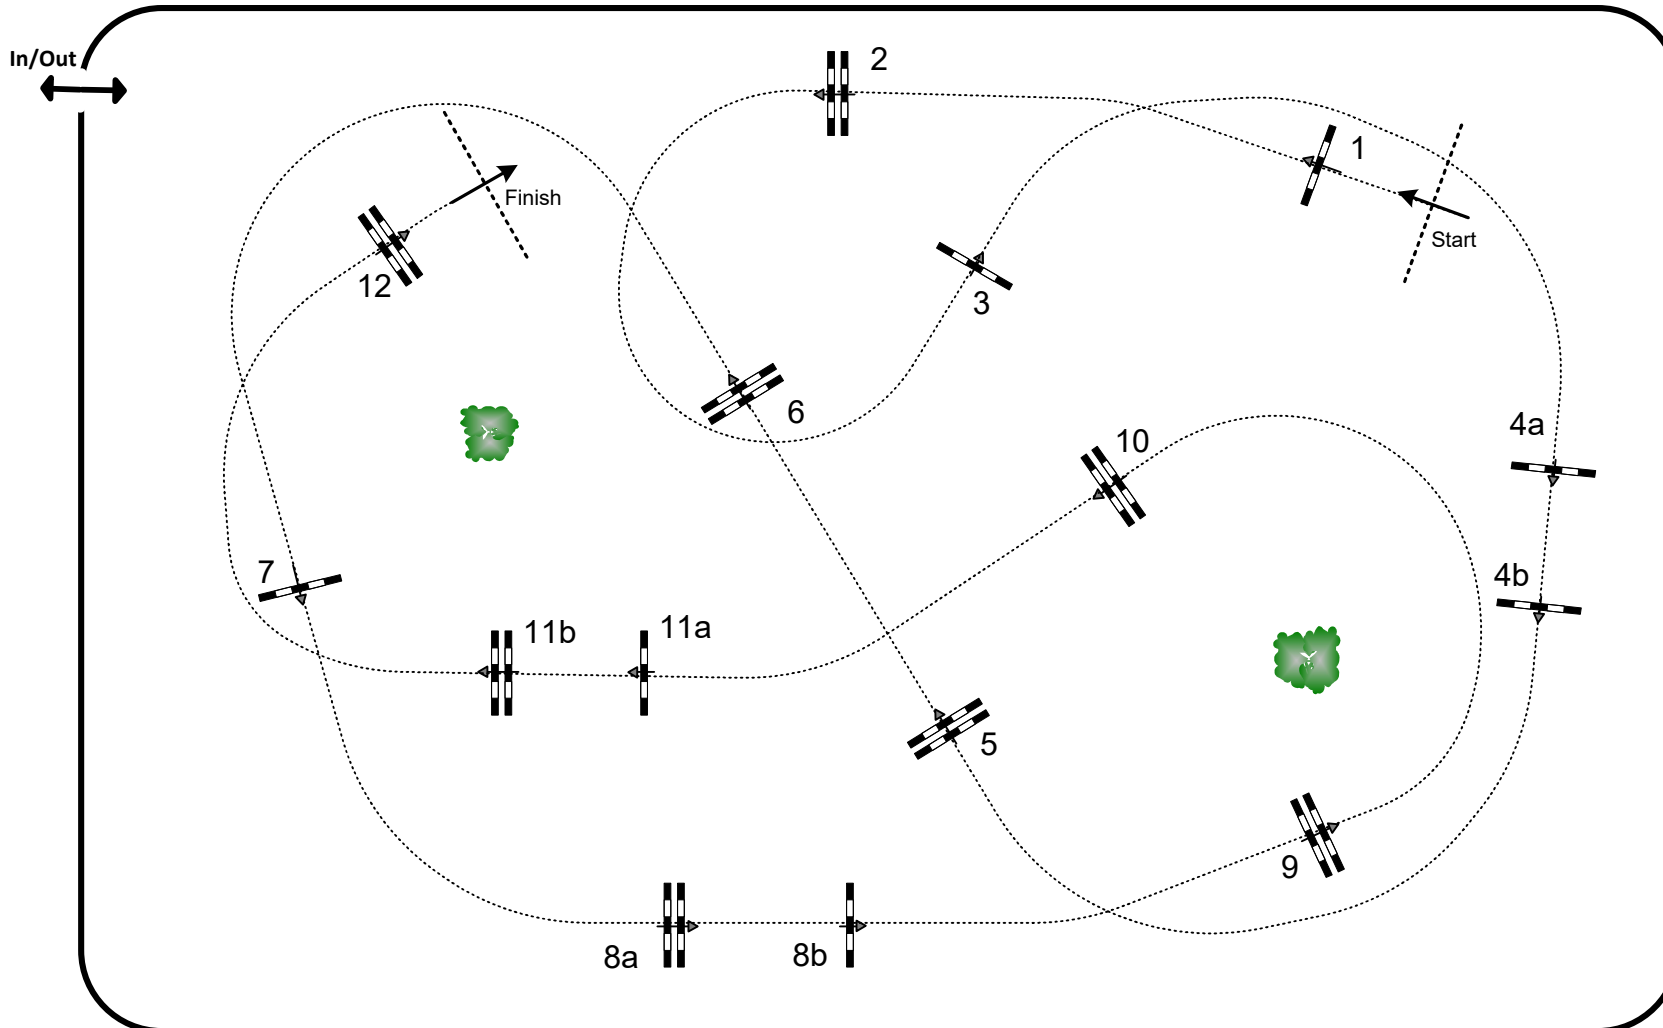

# CSI \*\*\*\* / CSI \*\* Jumping International Bourg-en-Bresse – Ain 2022

Competition: 7 – CSI 4\* 1,50m – against the clock – **LR Group D**

May 19th, 2022

Table: A  
National RG: N/A  
FEI RG / Art. 238.2.1  
Height: 1,50 m

Speed: 375 m/min

Length: 460 m  
Time allowed: 74 sec  
Time limit: 148 sec

Obstacles: 12  
Efforts: 15  
Penalty sec: N/A  
Closed combination: N/A

Jump off:  
N/A  
Length: 0 m  
Time allowed: 0 sec  
Time limit: 0 sec