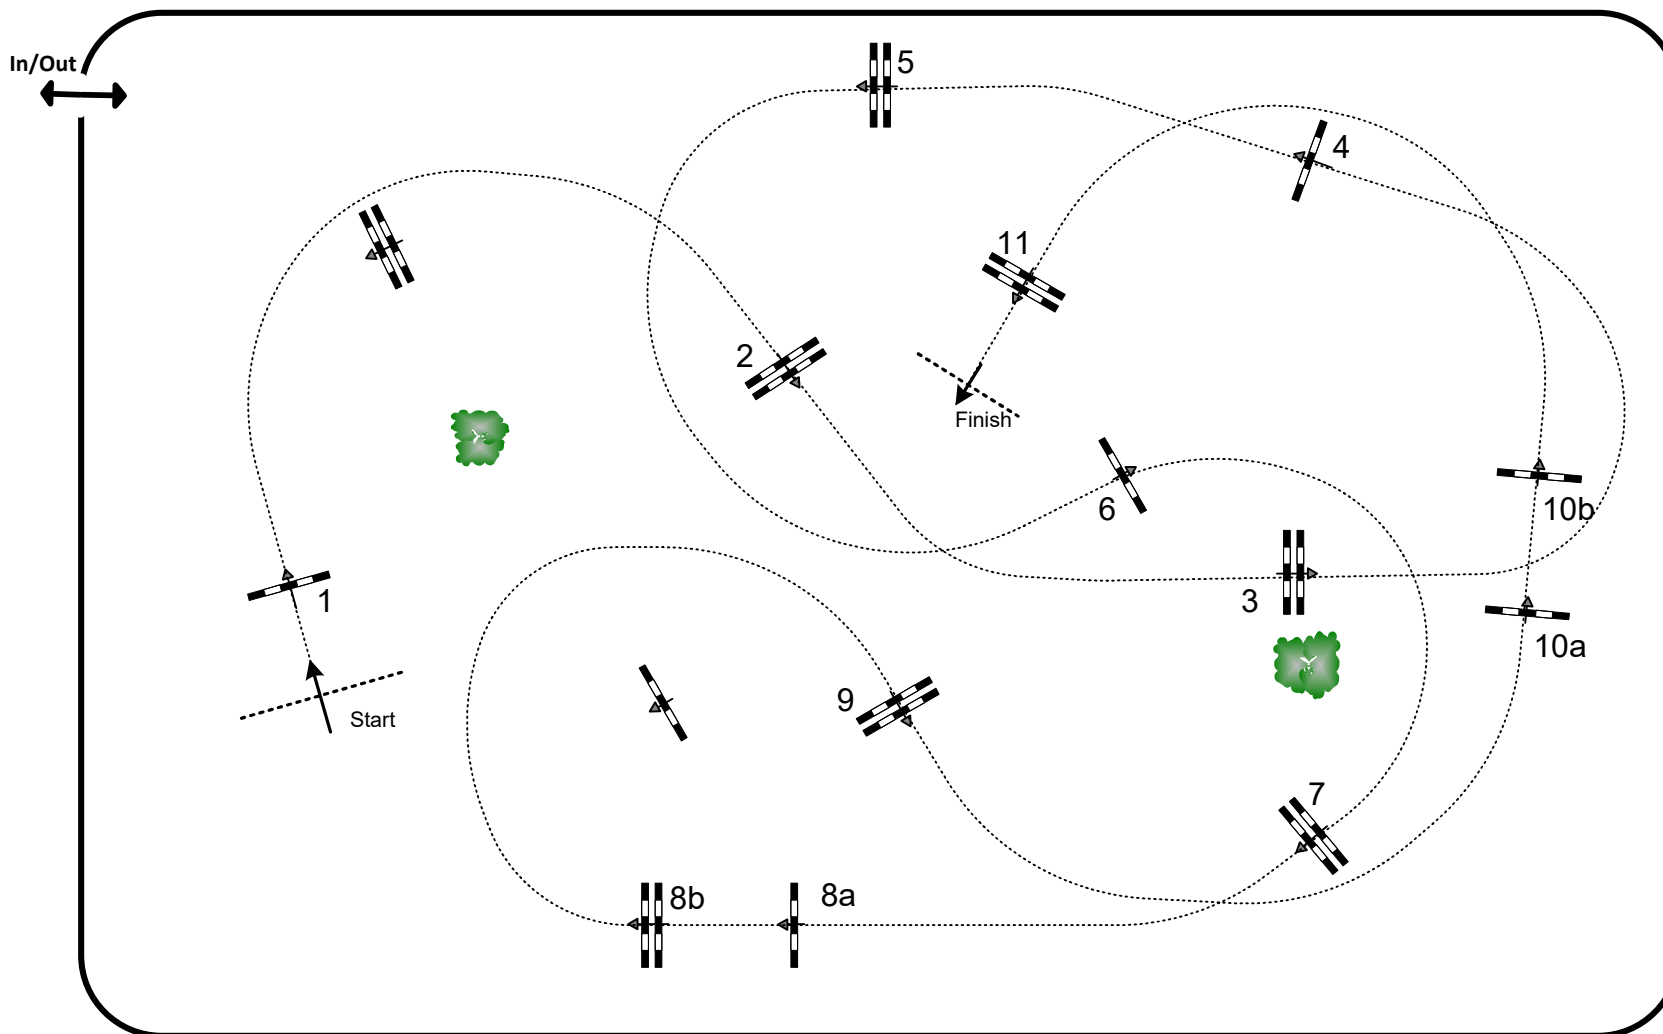

# CSI \*\*\*\* / CSI \*\* Jumping International Bourg-en-Bresse – Ain 2022

Competition: 5 – CSI 2\* 1,40m – against the clock

May 19th, 2022

Table: A  
National RG: N/A  
FEI RG / Art. 238.2.1  
Height: 1,40 m

Speed: 350 m/min

Length: 435 m  
Time allowed: 75 sec  
Time limit: 150 sec

Obstacles: 11  
Efforts: 13  
Penalty sec: N/A  
Closed combination: N/A

Jump off:  
N/A  
Length: 0 m  
Time allowed: 0 sec  
Time limit: 0 sec