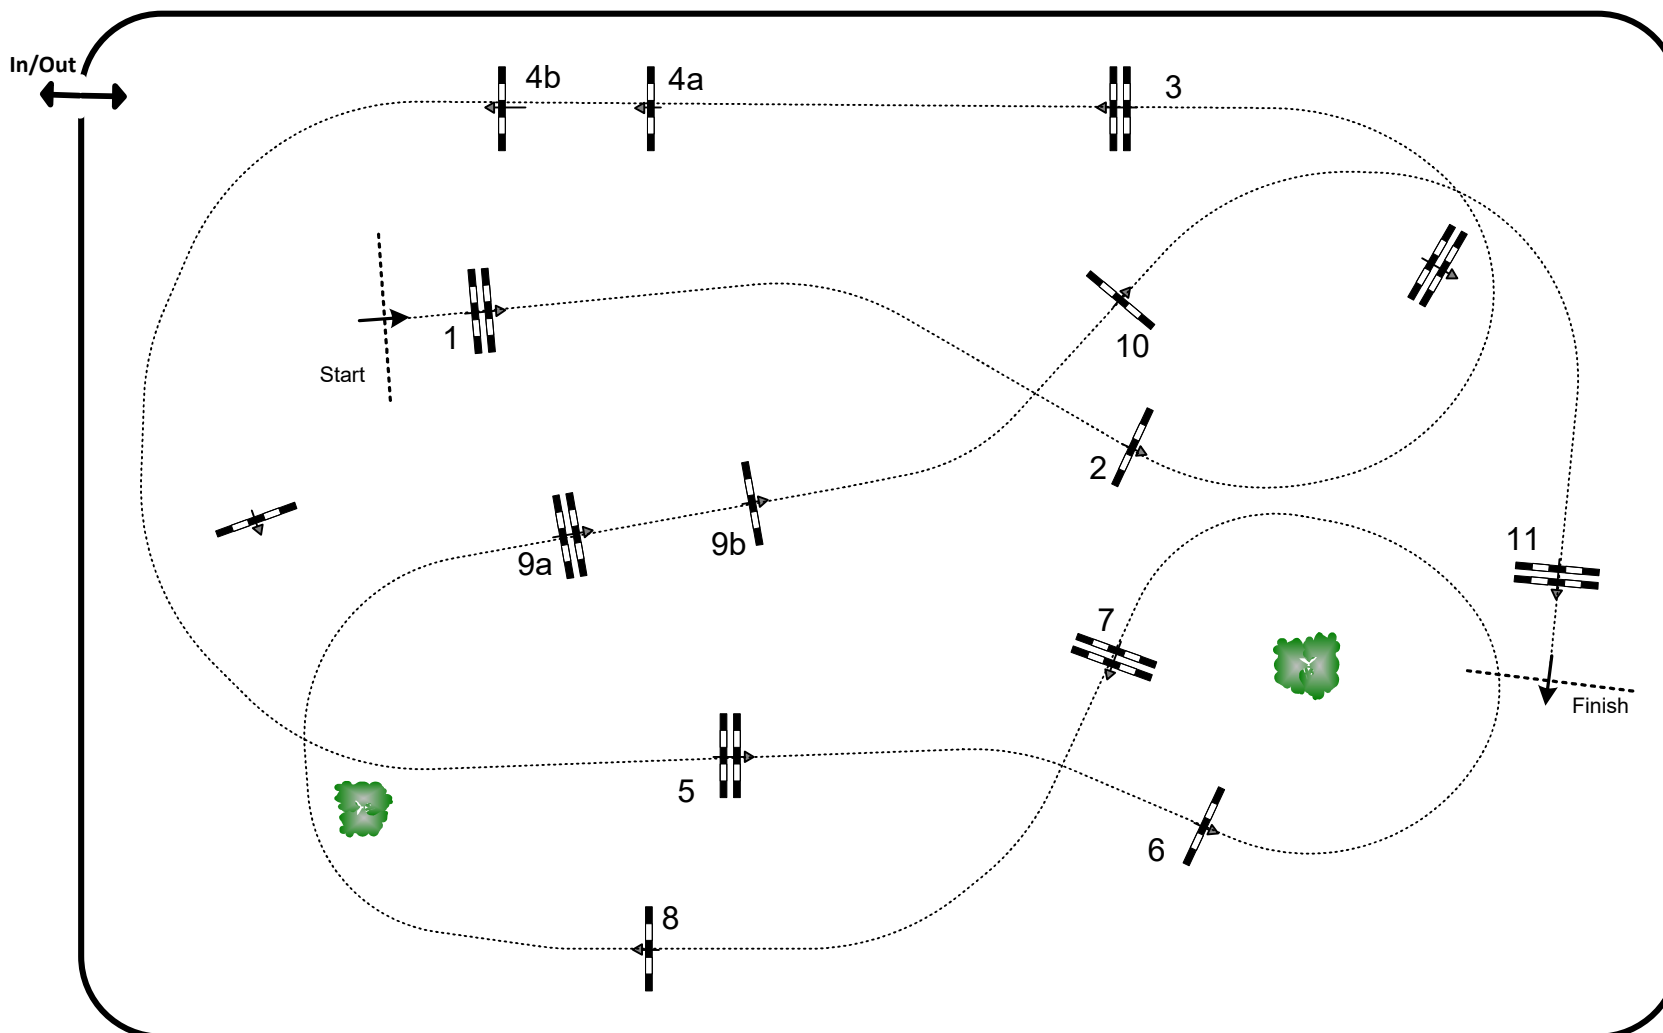

CSI **** / CSI ** Jumping International Bourg-en-Bresse – Ain 2022

Competition: 2 – CSI 2* 1,40m - against the clock

May 18th, 2022

Table: A
National RG: N/A
FEI RG / Art. 238.2.1
Height: 1,40 m

Speed: 350 m/min

Length: 440 m
Time allowed: 76 sec
Time limit: 152 sec

Obstacles: 11
Efforts: 13
Penalty sec: N/A
Closed combination: N/A

Jump off:
N/A
Length: 0 m
Time allowed: 0 sec
Time limit: 0 sec