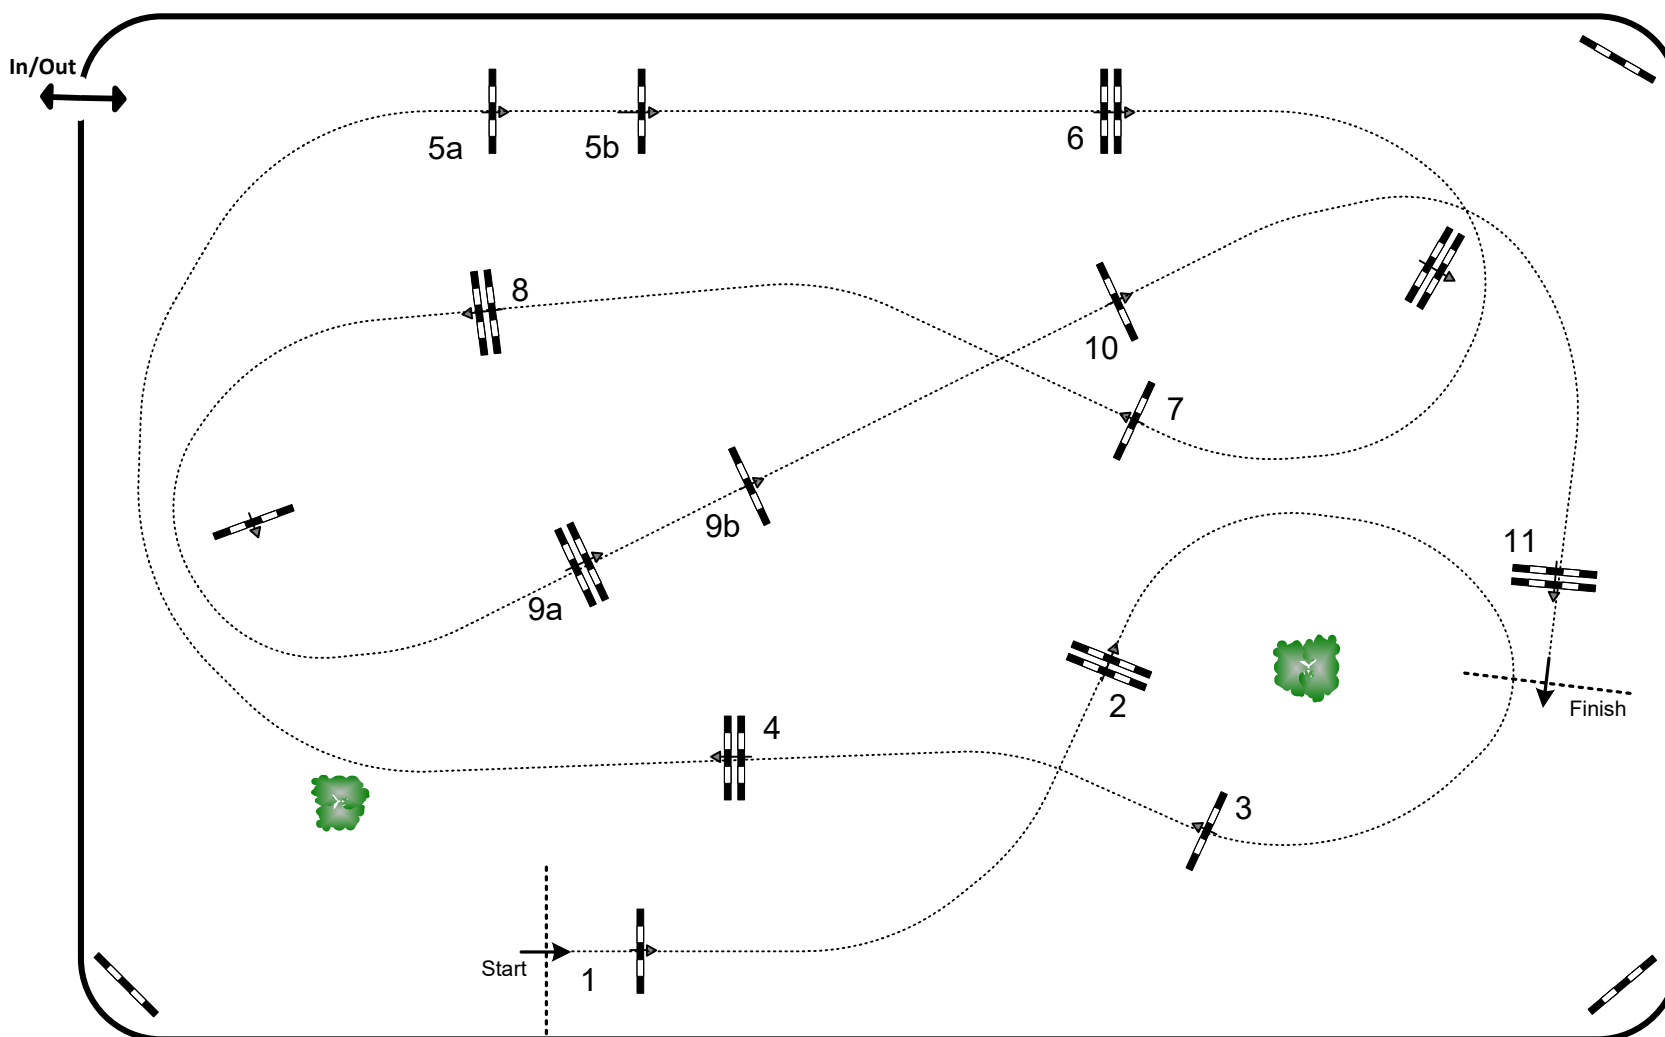

# CSI \*\*\*\* / CSI \*\* Jumping International Bourg-en-Bresse – Ain 2022

Competition: 1 – CSI 2\* 1,30m - against the clock

May 18th, 2022

Table:	A
National RG:	N/A
FEI RG / Art. 238.2.1	
Height:	1,30 m
Speed:	350 m/min
Length:	445 m
Time allowed:	77 sec
Time limit:	154 sec
Obstacles:	11
Efforts:	13
Penalty sec:	N/A
Closed combination:	N/A

Jump off:	
N/A	
Length:	0 m
Time allowed:	0 sec
Time limit:	0 sec