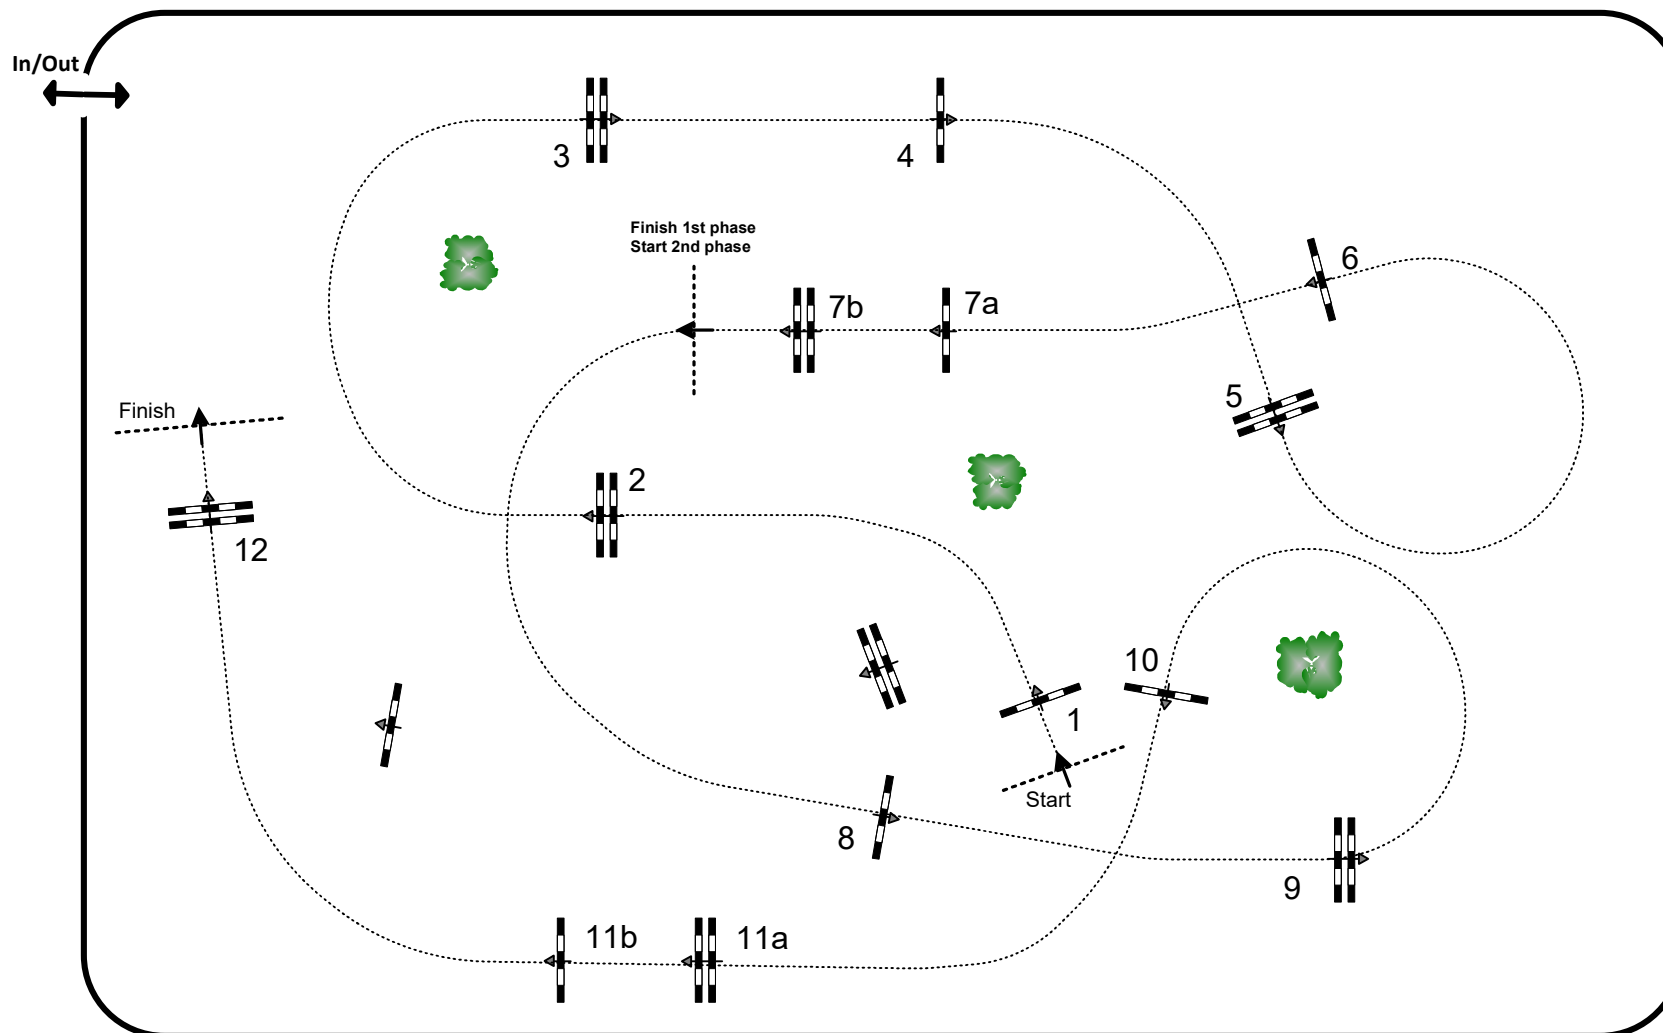

CSI **** / CSI ** Jumping International Bourg-en-Bresse – Ain 2022

Competition: 17 – CSI 4* - 1,40m – Two phases against the clock – **all go to second phase**

May 22nd, 2022

Table: A
National RG: N/A
FEI RG / Art. 274.2.5
Height: 1,40 m

Speed: 375 m/min

Length: 235 m
Time allowed: 38 sec
Time limit: 76 sec

Obstacles: 7
Efforts: 8
Penalty sec N/A
Closed combination: N/A

second phase:
8 to 12

Length: 235 m
Time allowed: 38 sec
Time limit: 76 sec