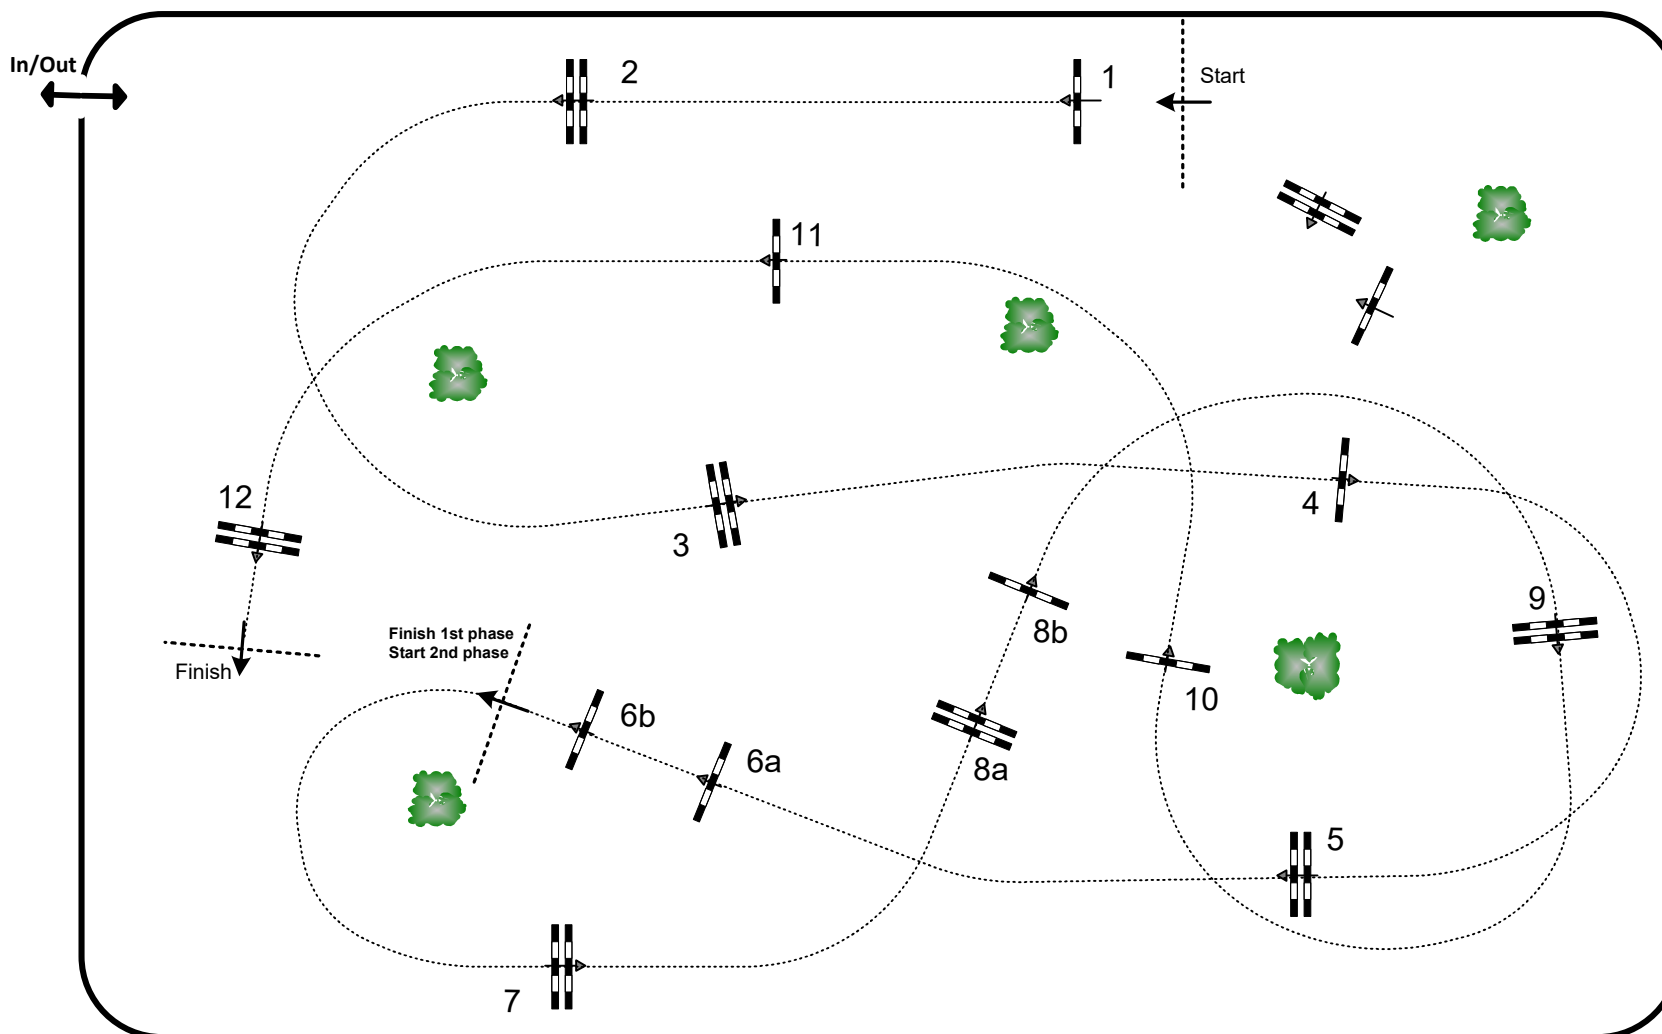

CSI **** / CSI ** Jumping International Bourg-en-Bresse – Ain 2022

Competition: 16 - CSI 4* 1,40m – two phases – **all go to second phase**

May 21st, 2022

Table: A
 National RG: N/A
 FEI RG / Art. 274.2.5
 Height: 1,40 m

Speed: 375 m/min

Length: 250 m
 Time allowed: 40 sec
 Time limit: 80 sec

Obstacles: 6
 Efforts: 7
 Penalty sec: N/A
 Closed combination: N/A

second phase:
7 to 12
 Length: 280 m
 Time allowed: 45 sec
 Time limit: 90 sec