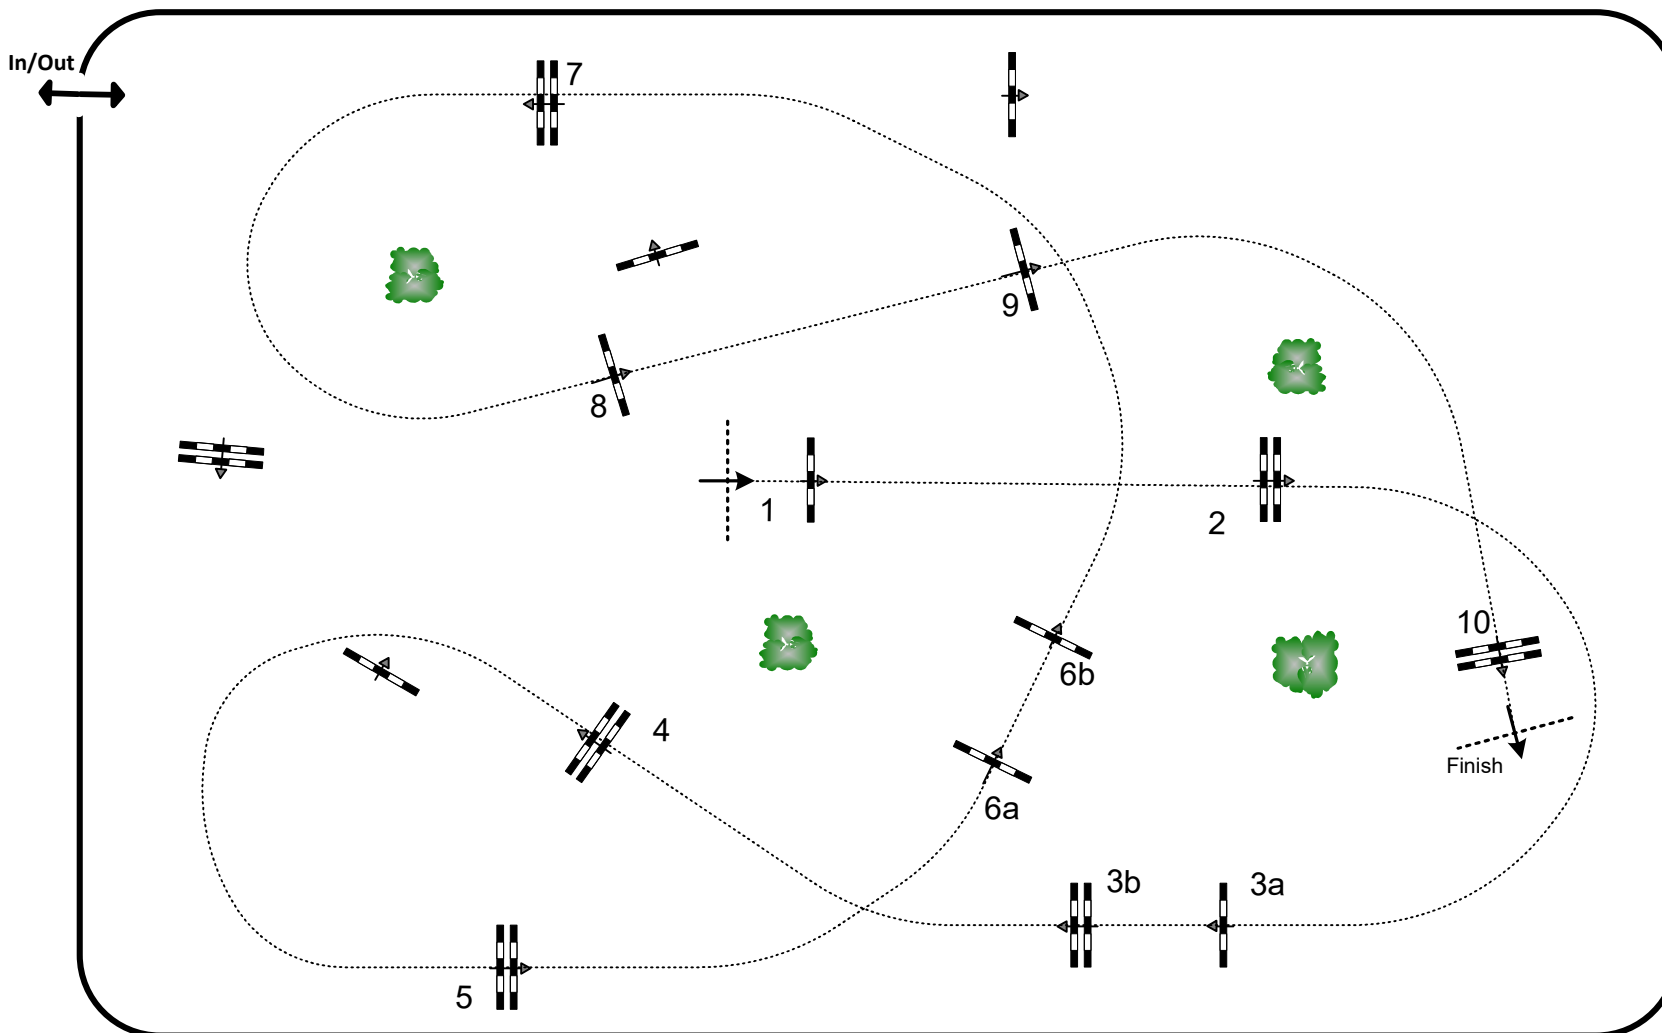

CSI **** / CSI ** Jumping International Bourg-en-Bresse – Ain 2022

Competition: 13 - CSI amateur – against the clock

May 21st, 2022

Table: A
National RG: N/A
FEI RG / Art. 238.2.1
Height: 1,20 m

Speed: 350 m/min

Length: 395 m
Time allowed: 68 sec
Time limit: 136 sec

Obstacles: 10
Efforts: 12
Penalty sec: N/A
Closed combination: N/A

Jump off:
N/A
Length: 0 m
Time allowed: 0 sec
Time limit: 0 sec