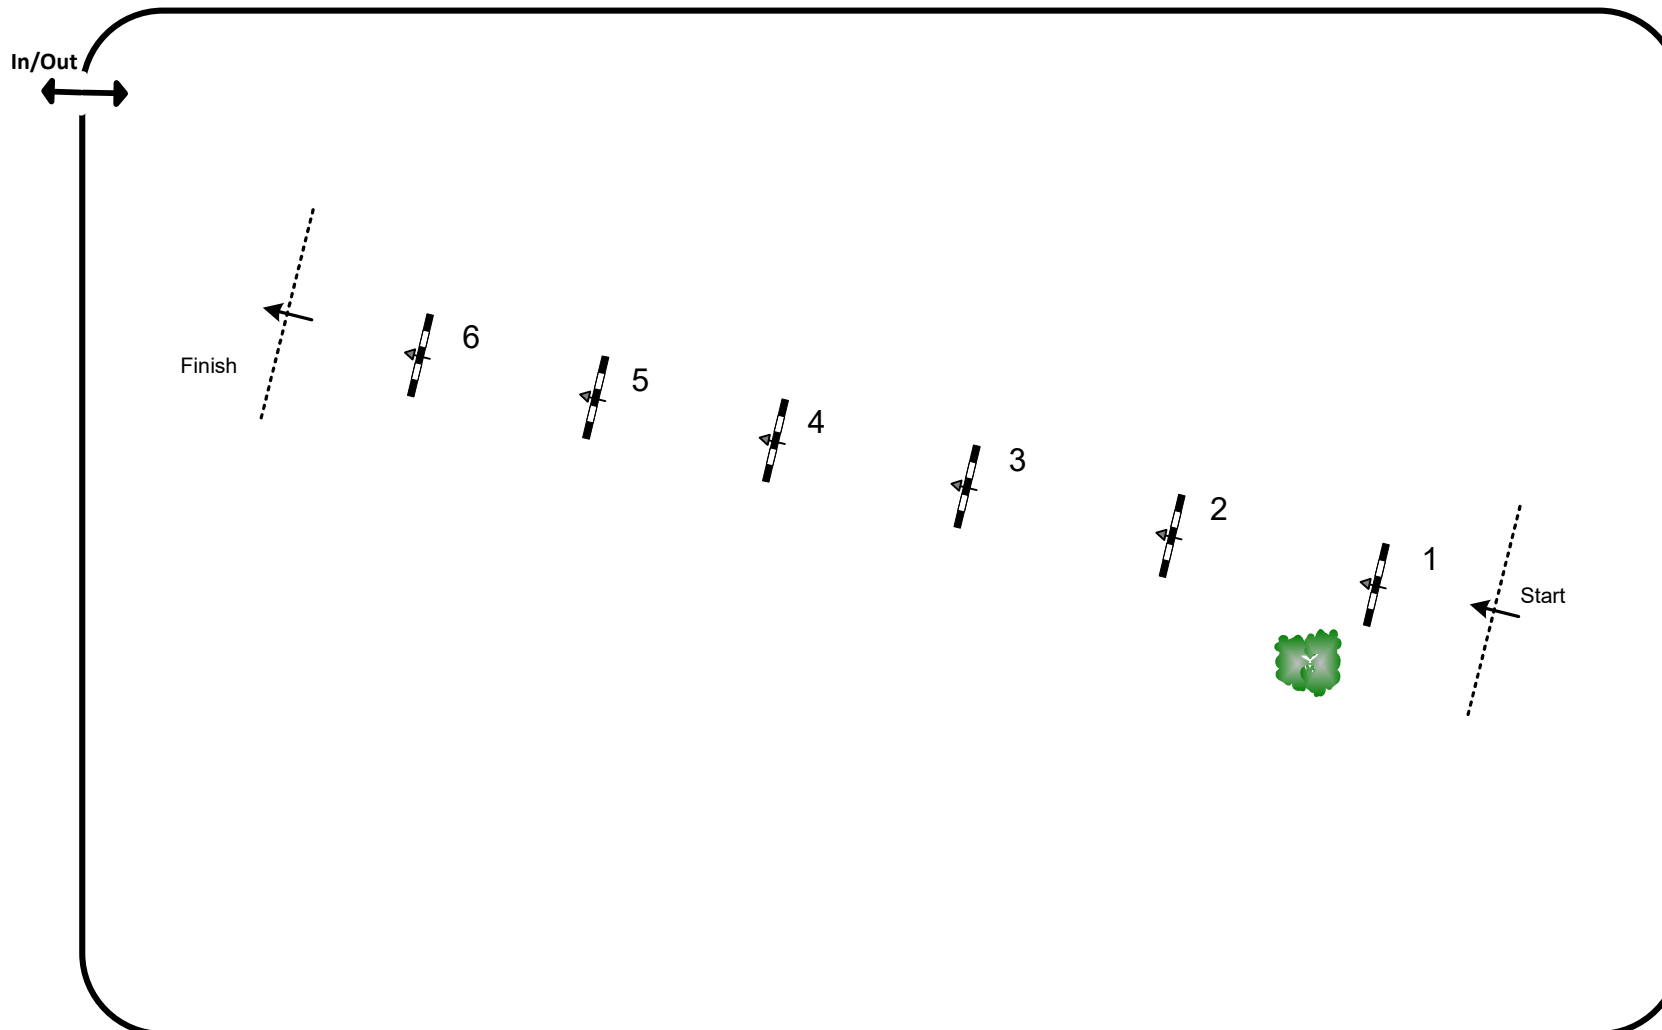

CSI **** / CSI ** Jumping International Bourg-en-Bresse – Ain 2022

Competition: 12 – CSI 2* 6 barres – with possible four jump offs

May 20th, 2022

Table: A
National RG: N/A
FEI RG / Art. 262.1 & 3
Height: max 1st rd 1,55 m

Speed: 375 m/min

Length: 0 m
Time allowed: 0 sec
Time limit: 0 sec

Obstacles: 6
Efforts: 6
Penalty sec N/A
Closed combination: N/A

1st jump off:
1, 2, 3, 4, 5, 6

2nd, 3rd & 4th jumps off:
3, 4, 5, 6