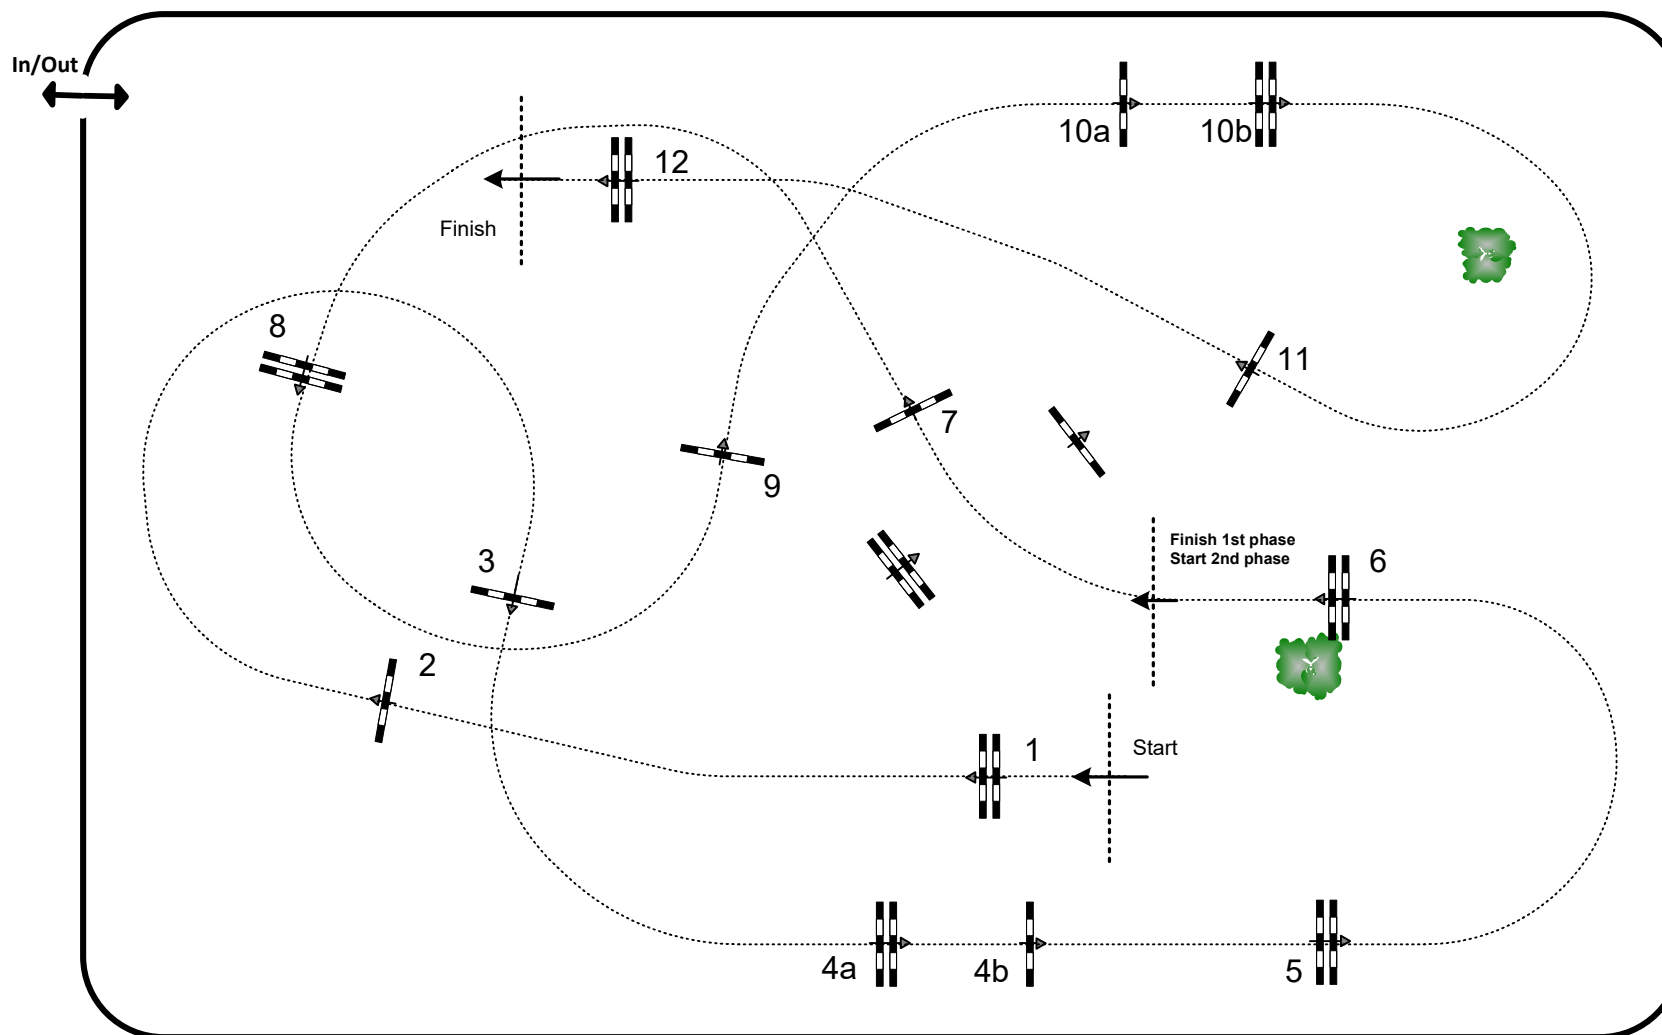

CSI **** / CSI ** Jumping International Bourg-en-Bresse – Ain 2022

Competition: 11 – CSI 4* - 1,40m – two phases – **all go to second phase**

May 20th, 2022

Table: A
National RG: N/A
FEI RG / Art. 274.2.5
Height: 1,40 m

Speed: 375 m/min

Length: 250 m
Time allowed: 40 sec
Time limit: 80 sec

Obstacles: 6
Efforts: 7
Penalty sec: N/A
Closed combination: N/A

second phase:
7 to 12
Length: 250 m
Time allowed: 40 sec
Time limit: 80 sec