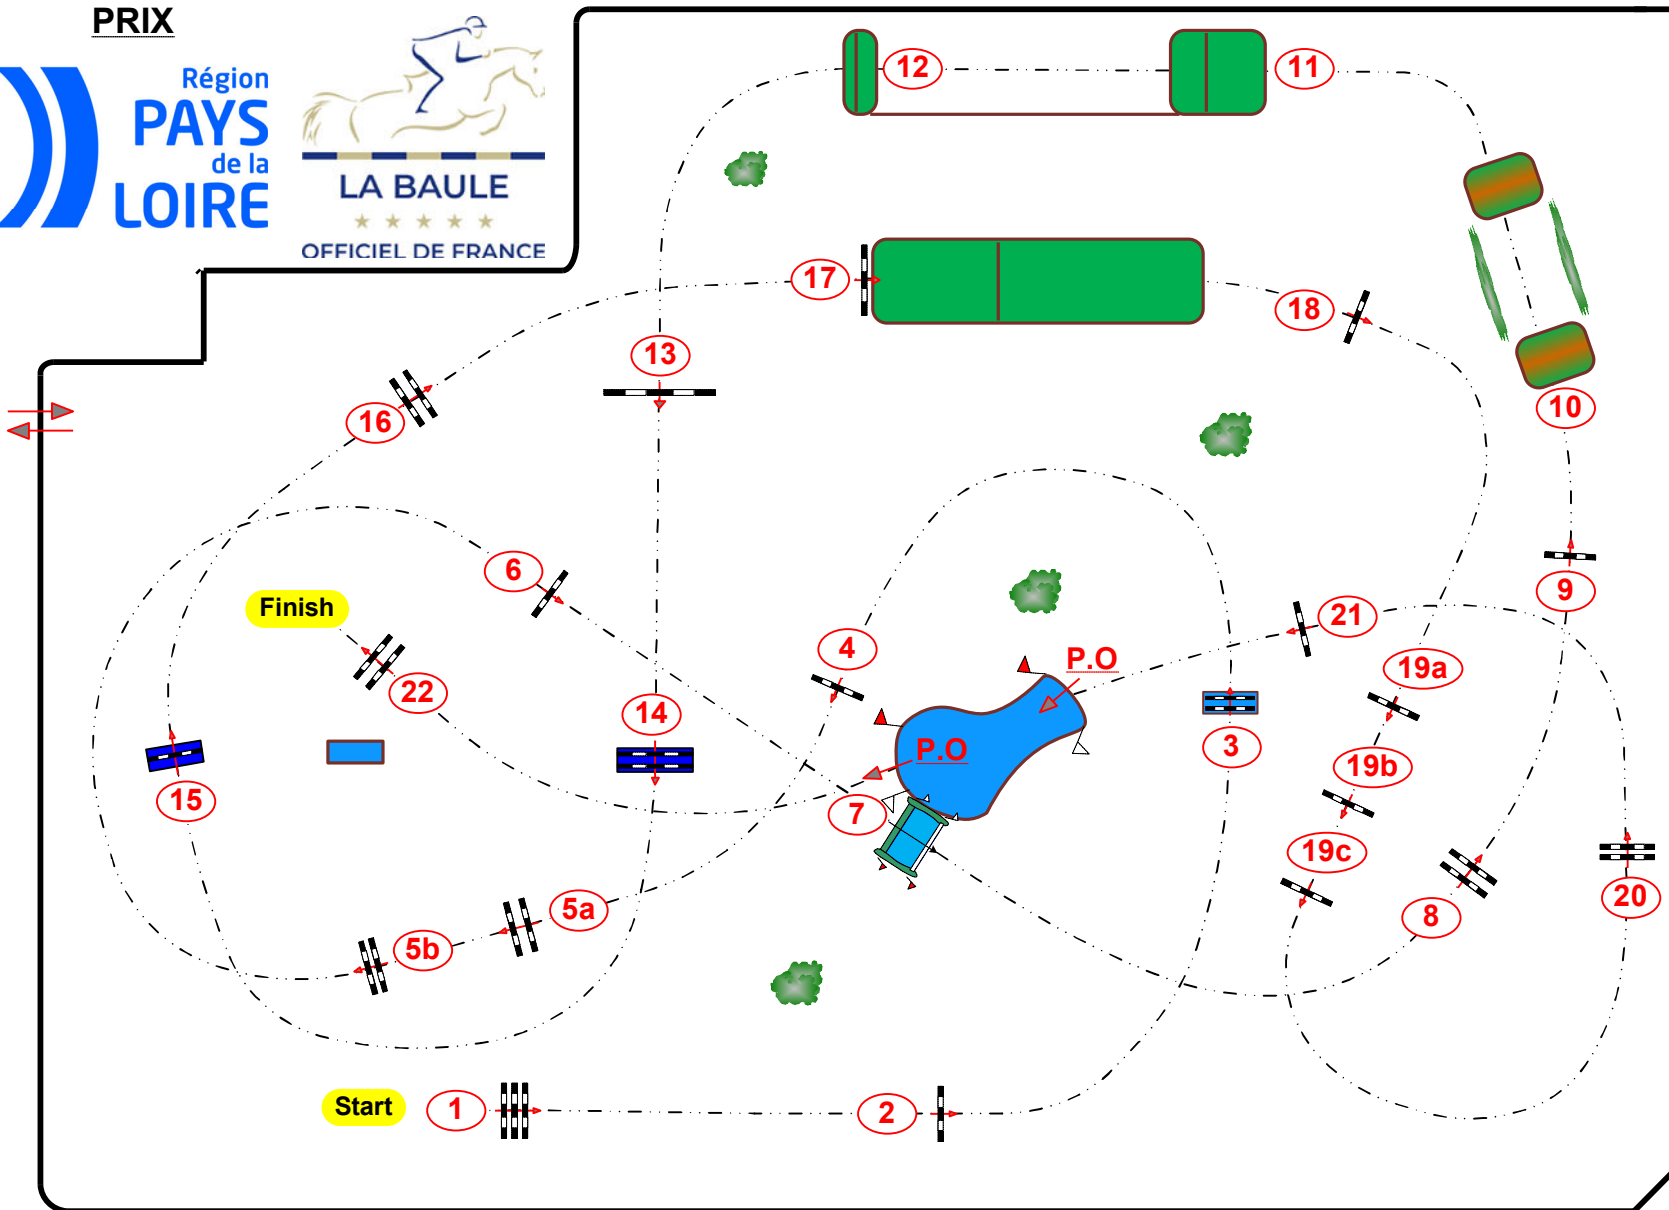

Start: 13:00

Table: A
FEI RG / Art. 277
Height: 1,45 m

Speed: 400 m/min

Length: 1000 m
Time allowed: 150 sec
Time limit: 300 sec

Obstacles: 22
Efforts: 26
Penalty sec
Closed combination: N° 10

2nd Round:

Length: 0 m
Time allowed: 0 sec
Time limit: 0 sec