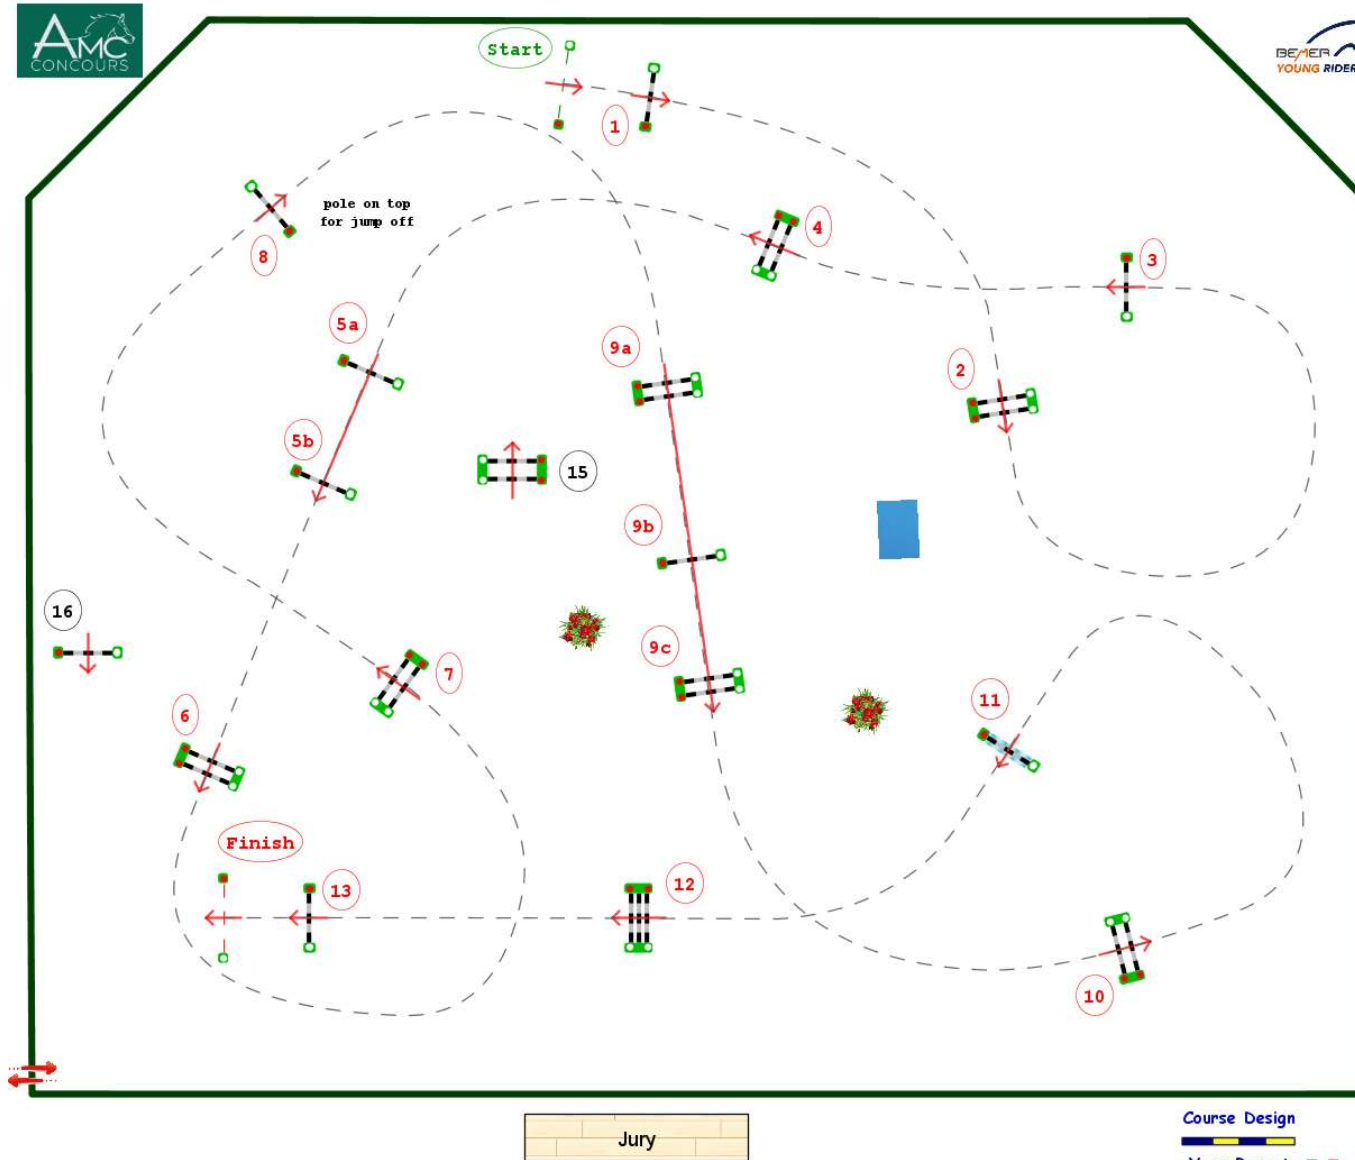

Type : CSIO YR
Height : 1.45m
Class speed : 350m/m

Table of A against the penalties : clock
Article : 238.2.2
Length : 450.0m
Time allowed : 78s
Time limit : 156s

Table of With jump-off penalties :
7-8-9bc-10-11-15-16
Length : 290.0m
Time allowed : 50s
Time limit : 100s

BIP 2022 - Fontainebleau - CSIOYR Grand Prix

Course Design
Yann Royant
Nicolas Delerue