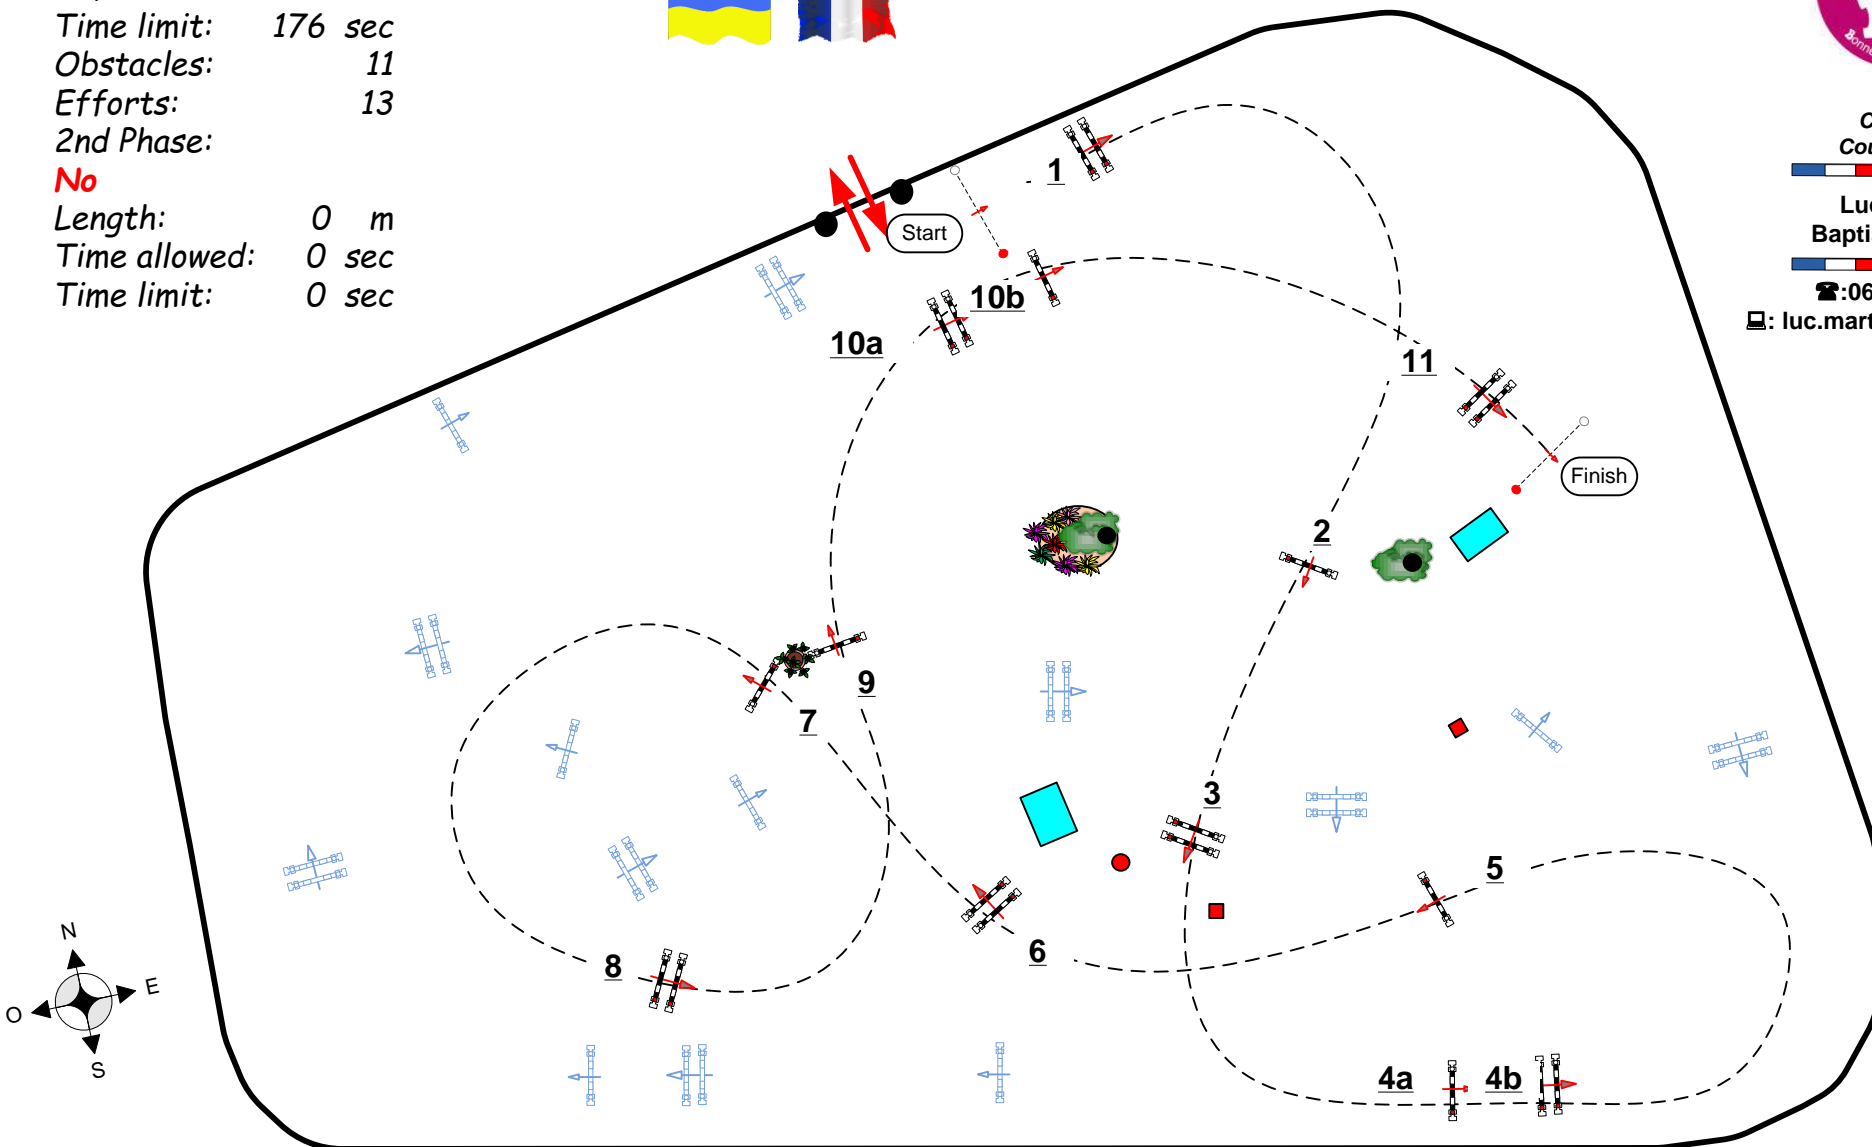

Table: A
National RG:
FEI RG / Art. 238.2.1
Height: 1,35 m
Speed: 350 m/min
Length: 510 m
Time allowed: 88 sec
Time limit: 176 sec
Obstacles: 11
Efforts: 13
2nd Phase:

No
Length: 0 m
Time allowed: 0 sec
Time limit: 0 sec

Class No.: 38
CSI U25
Competition against the clock
samedi 30 avril 2022
Start: 8:00

Fontainebleau

Grand Parquet

Terrain d'Honneur

Chef de piste
Course designer:

Luc MARTIN
Baptiste LEVITTE

☎: 06.70.42.55.21

✉: luc.martin0557@orange.fr

Ech: 1/700

Jury

N.B: This course plan and / or technical measurements may not be copied, published, distributed or digitally transferred without specific written permission of the course designer.