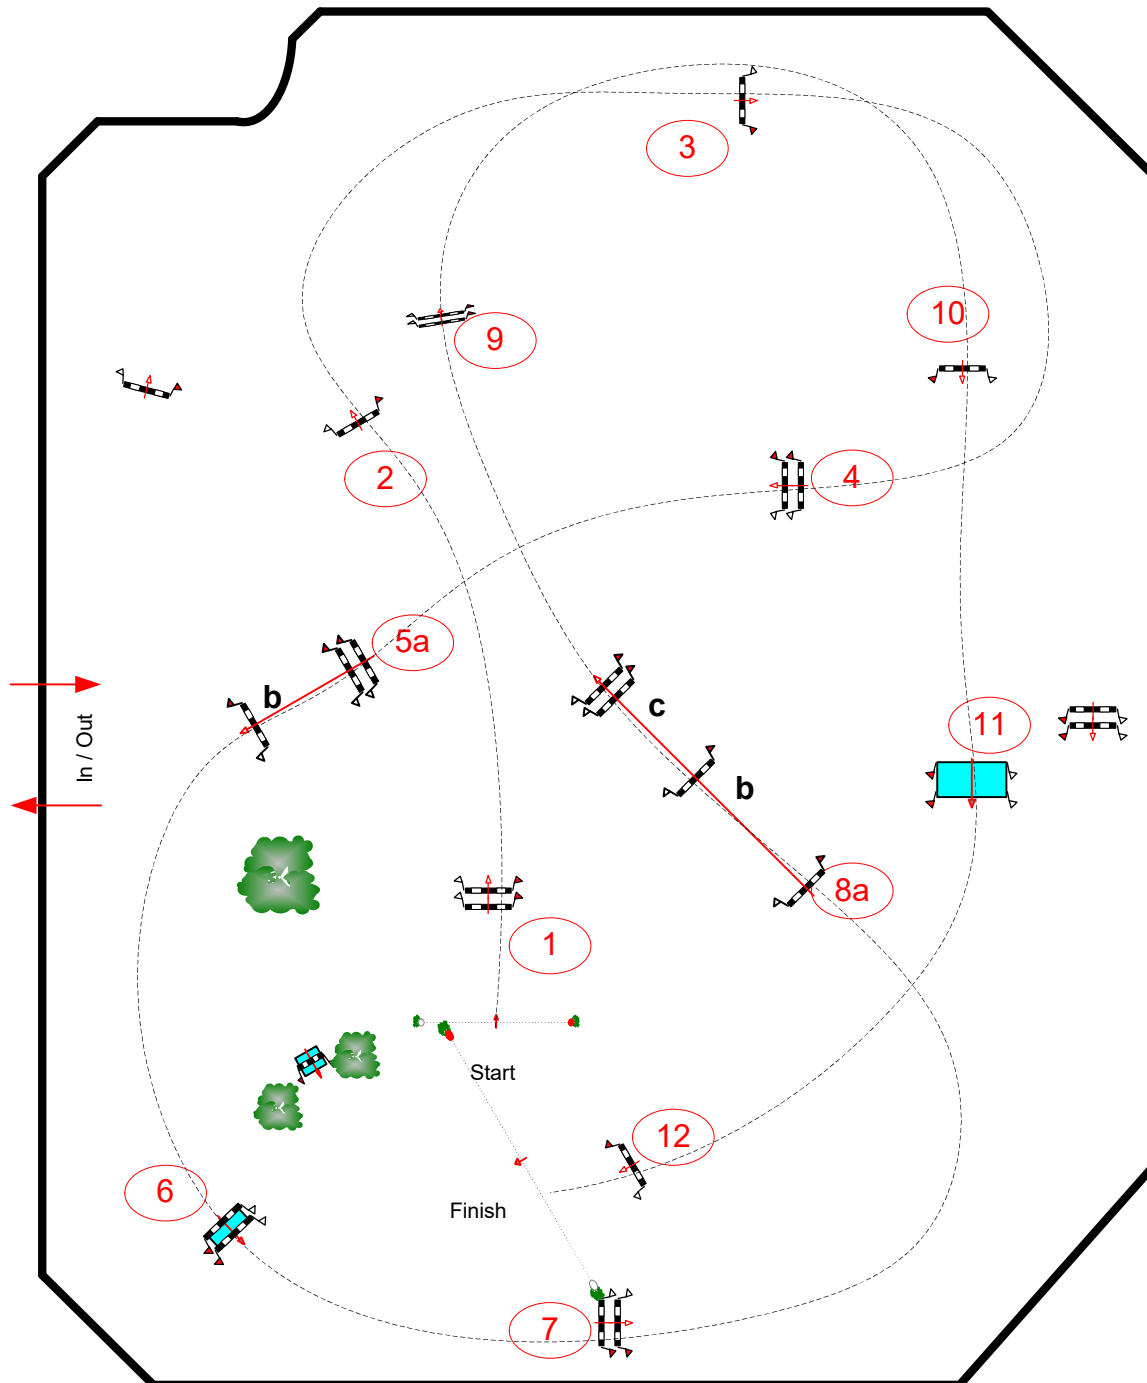

AMC BIP

AVRIL 2022

Class No.: 34

Competition against the clock

samedi 30 avril 2022

Start: 12:10

Table: A
National RG:
FEI RG / Art. 264
Height: 1,25 m

Speed: 350 m/min
Length: 435 m
Time allowed: 75 sec
Time limit: 150 sec

Obstacles: 12
Efforts: 15

JURY

A RICHOU
FX MONET