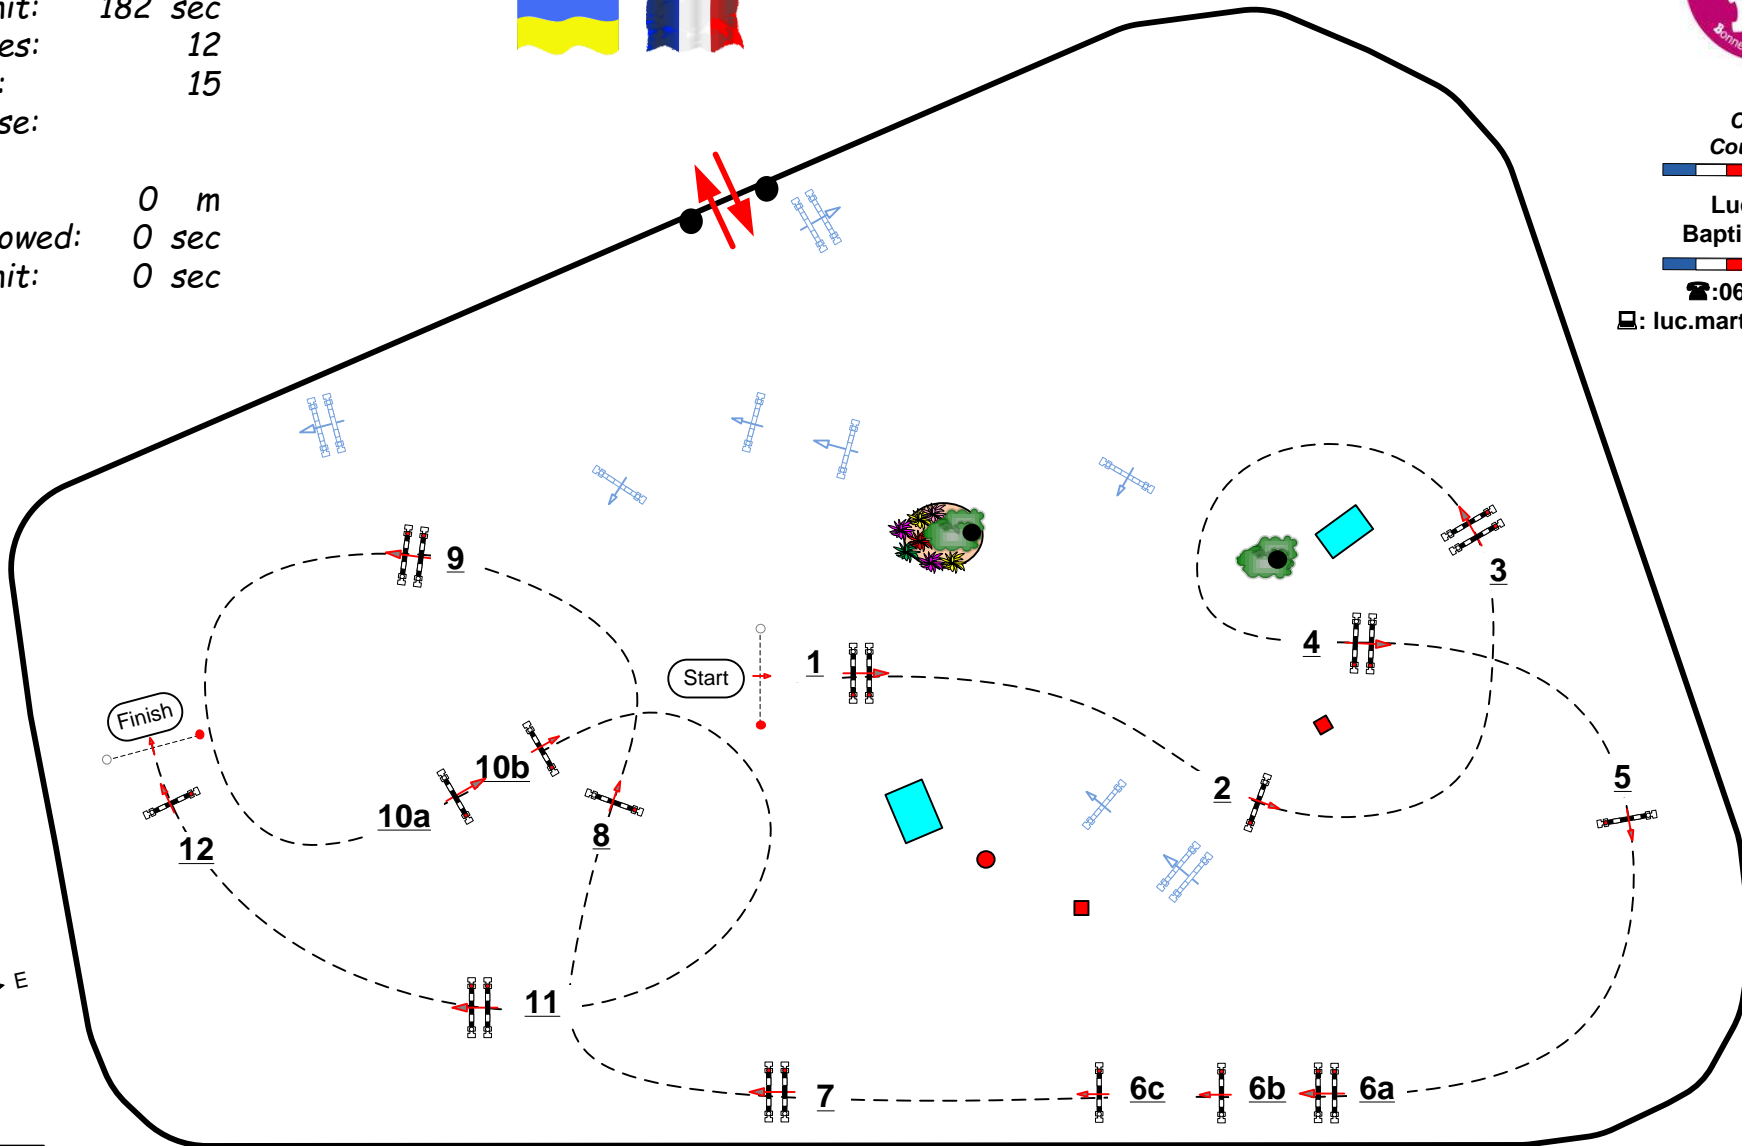

Table: A
National RG:
FEI RG / Art. 238.2.1
Height: 1,45 m
Speed: 350 m/min
Length: 530 m
Time allowed: 91 sec
Time limit: 182 sec
Obstacles: 12
Efforts: 15
2nd Phase:

No
Length: 0 m
Time allowed: 0 sec
Time limit: 0 sec

Class No.: 27
CSI U25
Competition against the clock
vendredi 29 avril 2022
Start: 8:00

Fontainebleau
Grand Parquet
Terrain d'Honneur

Chef de piste
Course designer:

Luc MARTIN
Baptiste LEVITTE

☎: 06.70.42.55.21
✉: luc.martin0557@orange.fr

Ech: 1/700

Jury

N.B: This course plan and / or technical measurements may not be copied, published, distributed or digitally transferred without specific written permission of the course designer.