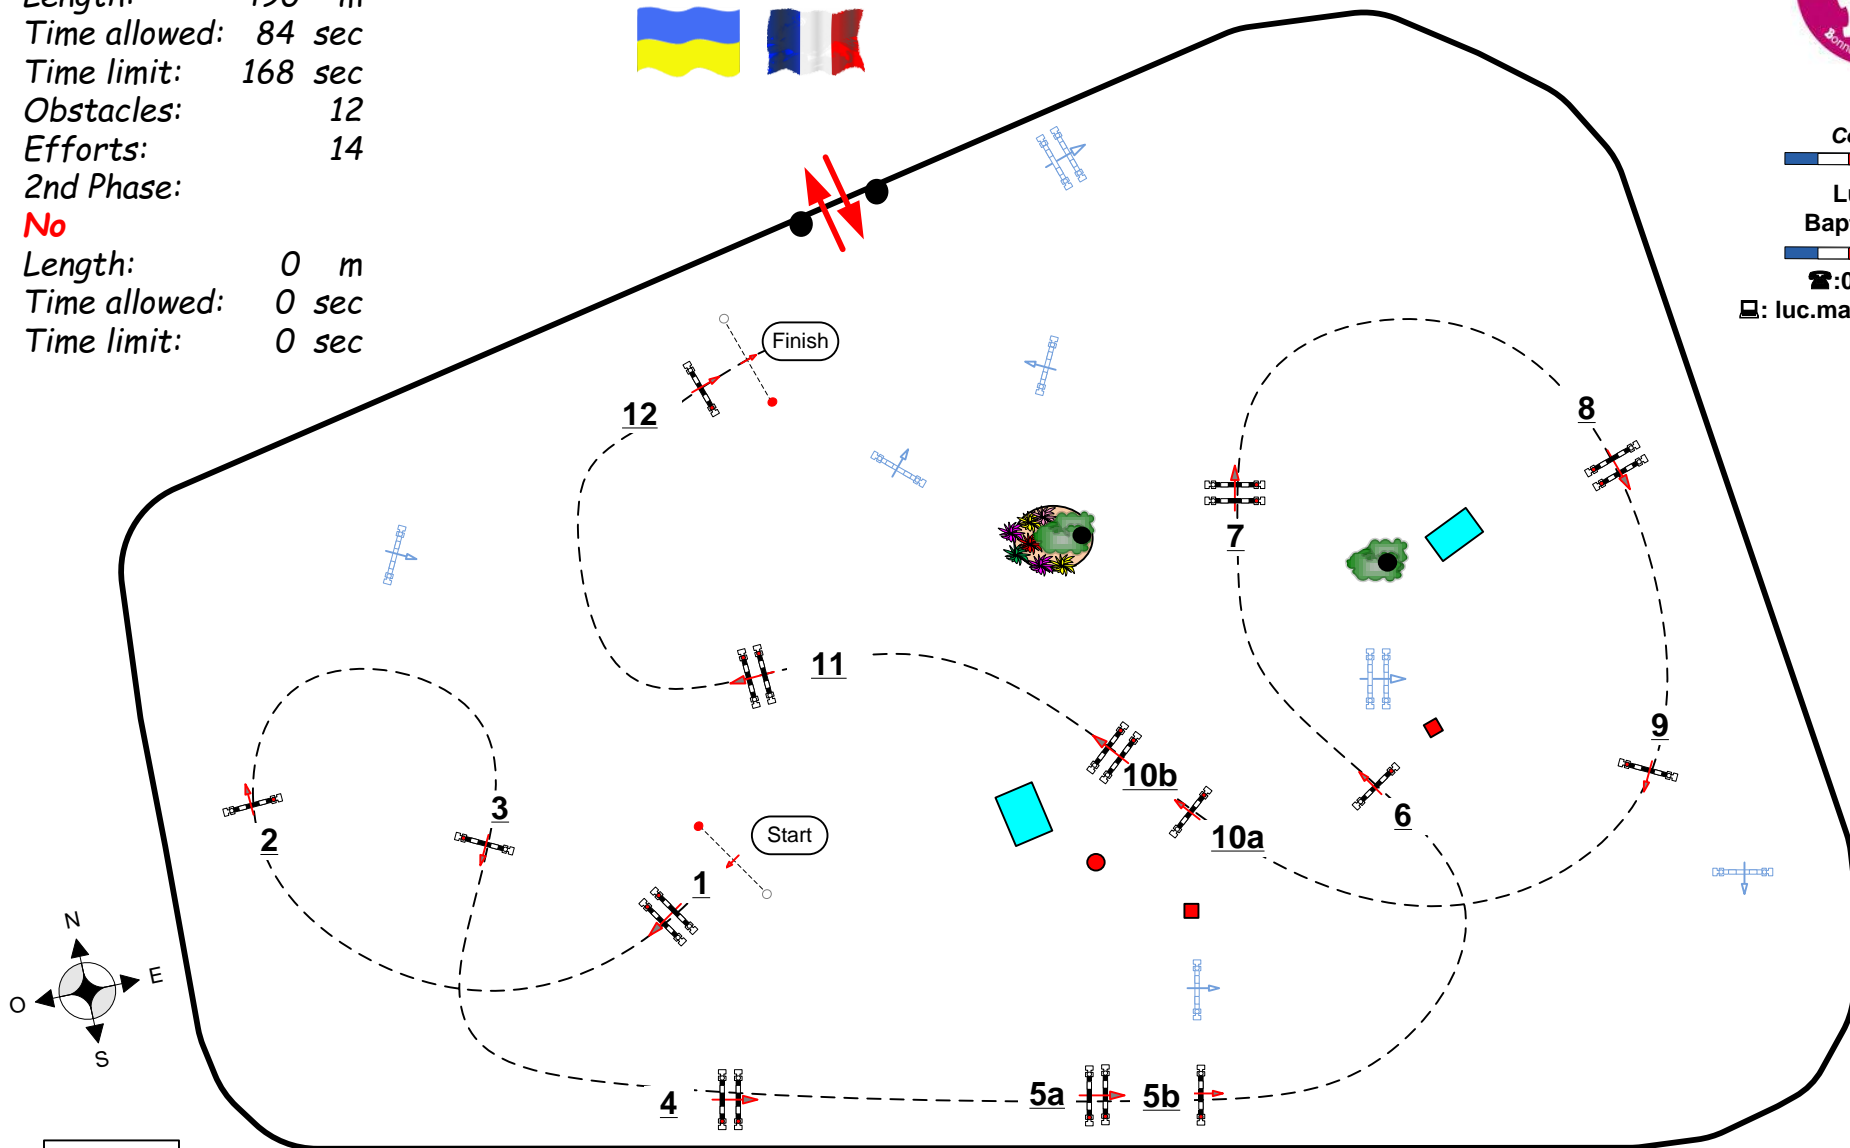

Chef de piste
Course designer:

Luc MARTIN
Baptiste LEVITTE

☎: 06.70.42.55.21

✉: luc.martin0557@orange.fr