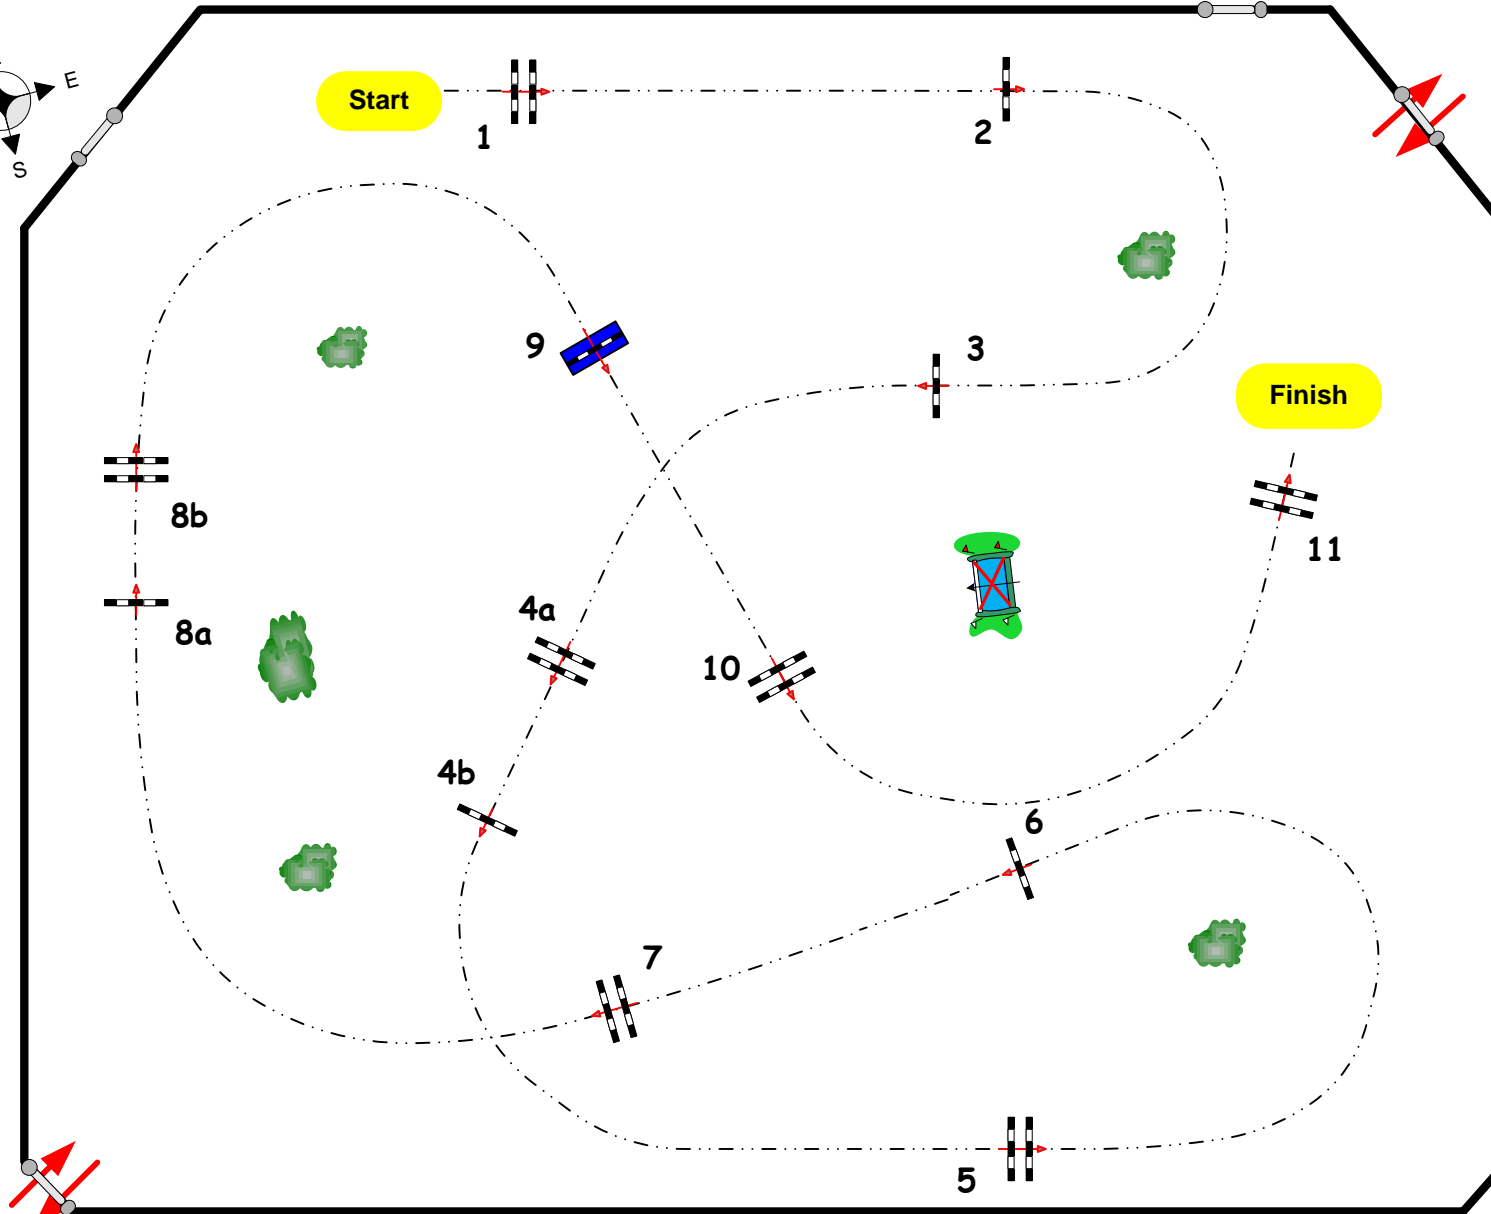

CSI *****/*/U25 FONTAINEBLEAU

21 au 24 Avril 2022

LE PRINTEMPS DES
SPORTS ÉQUESTRES
LE GRAND PARQUET - FONTAINEBLEAU

Fontainebleau

Carrière des Princes

JURY

EP n° 7A

CSI U25

Competition against the clock

jeudi 21 avril 2022

Start: 18:15

Table: A
FEI RG / Art. 238.2.1
Height: 1,40 m

Speed: 350 m/min

Length: 0 m
Time allowed: 0 sec
Time limit: 0 sec

Obstacles: 11
Efforts: 13
Penalty sec
Closed combination:

2nd Phase:

Length: 0 m
Time allowed: 0 sec
Time limit: 0 sec

Course Designer : Grégory BODO and TEAM