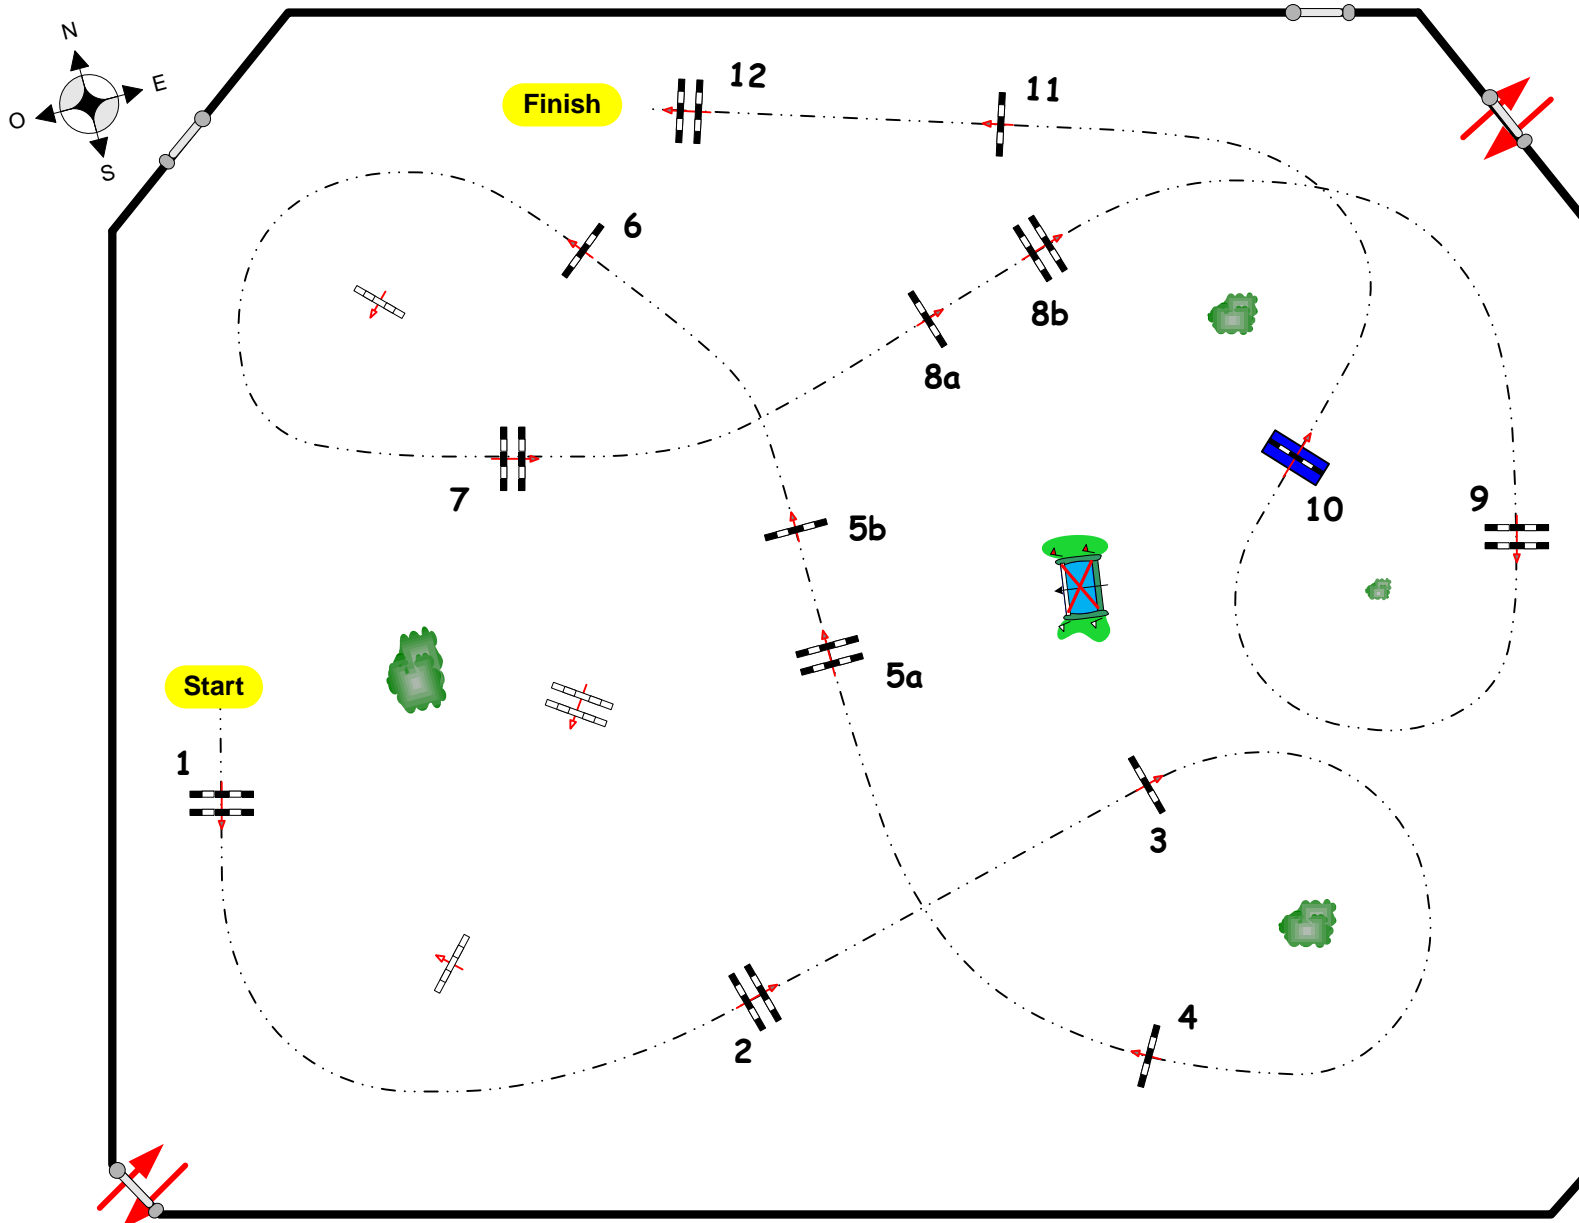

## LE PRINTEMPS DES SPORTS ÉQUESTRES

LE GRAND PARQUET - FONTAINEBLEAU

EP n° 5A

CSI \*\*\*\*

Competition against the clock

jeudi 21 avril 2022

Start: 18:15

Table: A  
 FEI RG / Art. 238.2.1  
 Height: 1,40 m

Speed: 350 m/min

Length: 0 m  
 Time allowed: 0 sec  
 Time limit: 0 sec

Obstacles: 12  
 Efforts: 14  
 Penalty sec  
 Closed combination:

2nd Phase:

Length: 0 m  
 Time allowed: 0 sec  
 Time limit: 0 sec