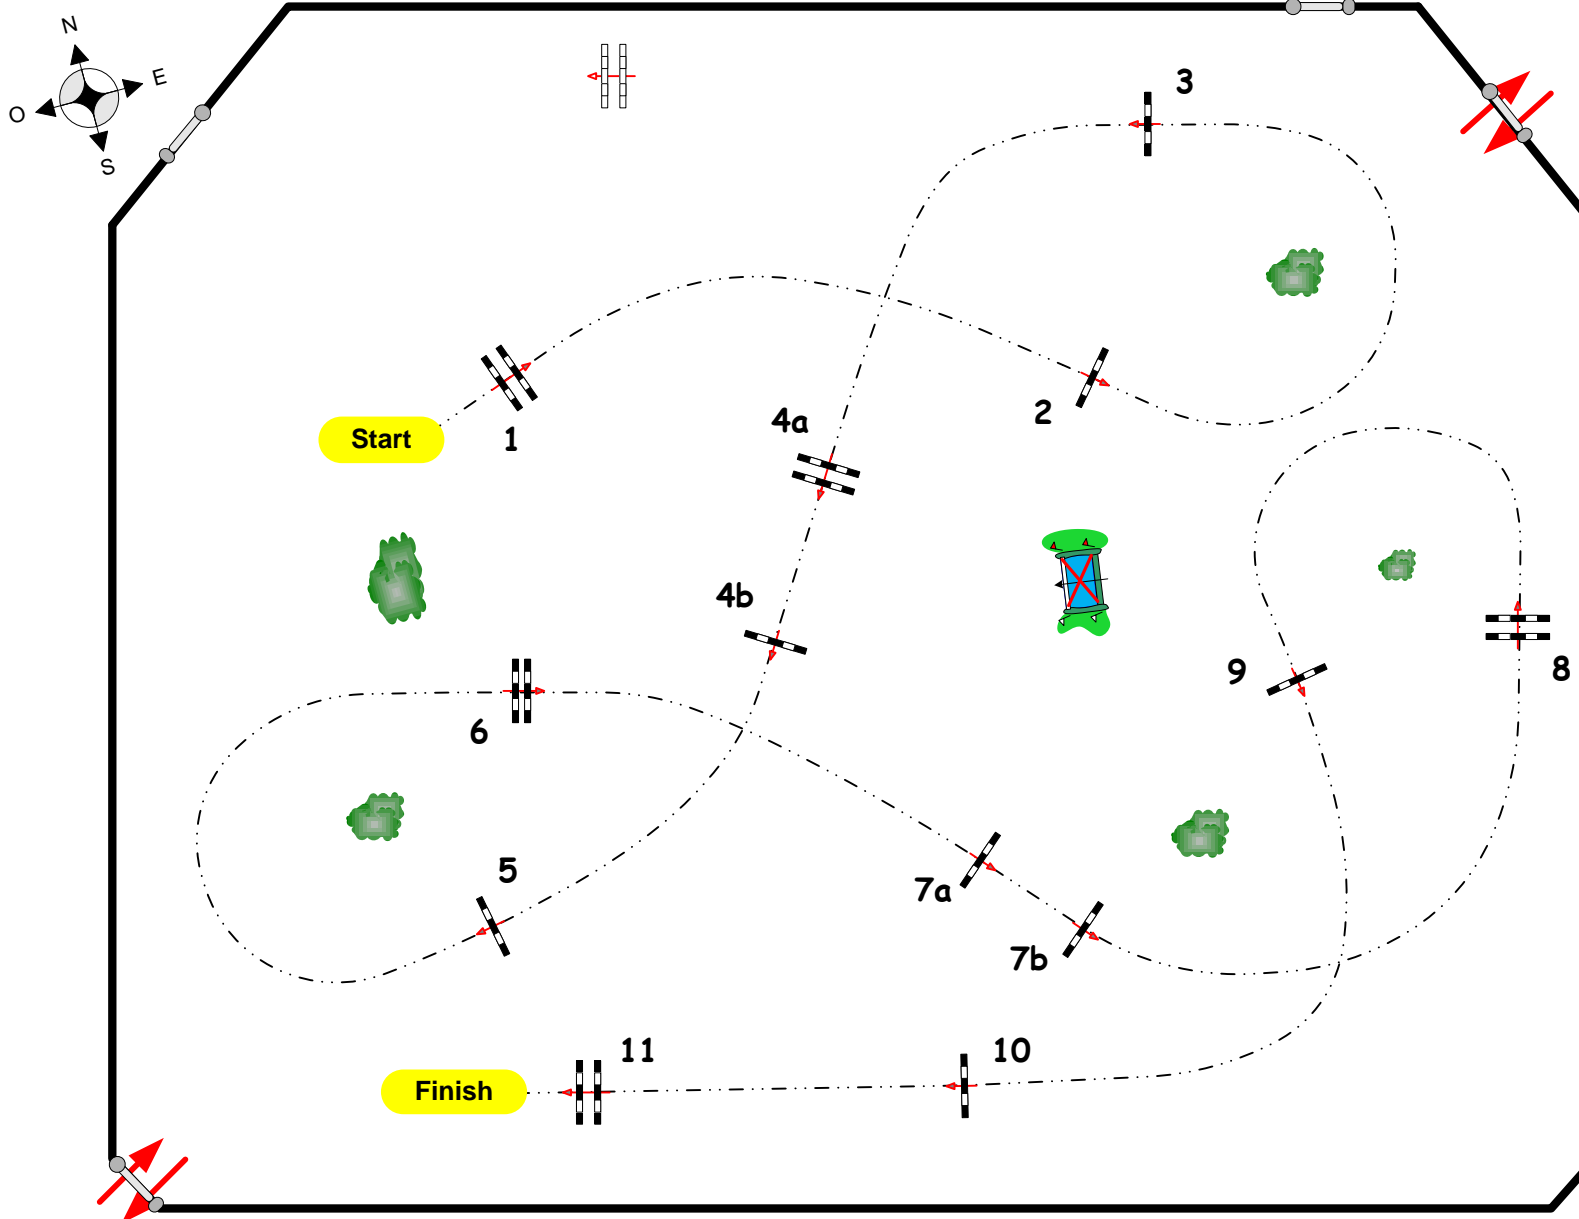

CSI *****/*/U25 FONTAINEBLEAU

21 au 24 Avril 2022

Fontainebleau

LE PRINTEMPS DES
SPORTS ÉQUESTRES
LE GRAND PARQUET - FONTAINEBLEAU

EP n° 12A

CSI *

Competition against the clock

vendredi 22 avril 2022

Start: 17:35

Table: A
FEI RG / Art. 238.2.1
Height: 1,20 m

Speed: 350 m/min

Length: 0 m
Time allowed: 0 sec
Time limit: 0 sec

Obstacles: 11
Efforts: 13
Penalty sec
Closed combination:

1st Jump-off:

Length: 0 m
Time allowed: 0 sec
Time limit: 0 sec

Carrière des Princes

JURY

Course Designer : Grégory BODO and TEAM