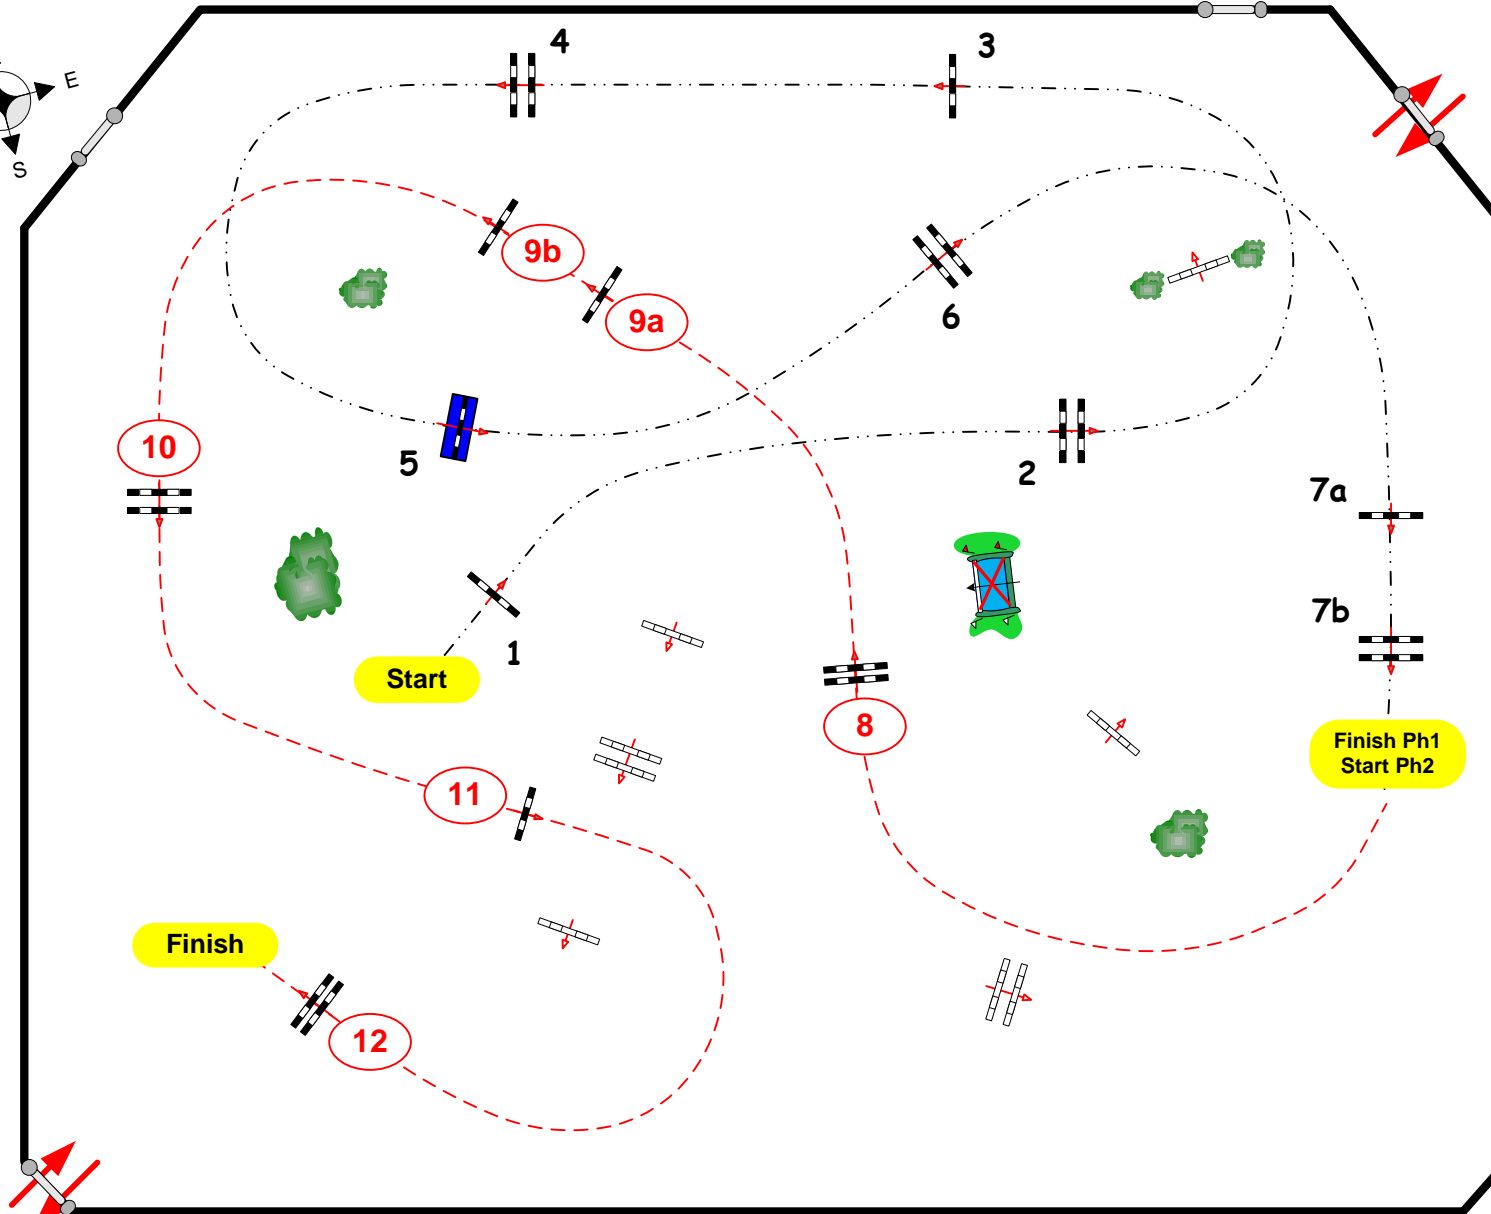

CSI *****/*/U25 FONTAINEBLEAU

21 au 24 Avril 2022

Fontainebleau

LE PRINTEMPS DES
SPORTS ÉQUESTRES
LE GRAND PARQUET - FONTAINEBLEAU

EP n° 10A

CSI ****

Competition in two Phases

vendredi 22 avril 2022

Start: 18:15

Table: A
FEI RG / Art. 274.2.5
Height: 1,40 m

Speed: 350 m/min

Length: 270 m
Time allowed: 47 sec
Time limit: 94 sec

Obstacles: 12
Efforts: 14
Penalty sec
Closed combination:

2nd Phase:

8 to 12
Length: 200 m
Time allowed: 35 sec
Time limit: 70 sec

Carrière des Princes

JURY

Course Designer : Grégory BODO and TEAM