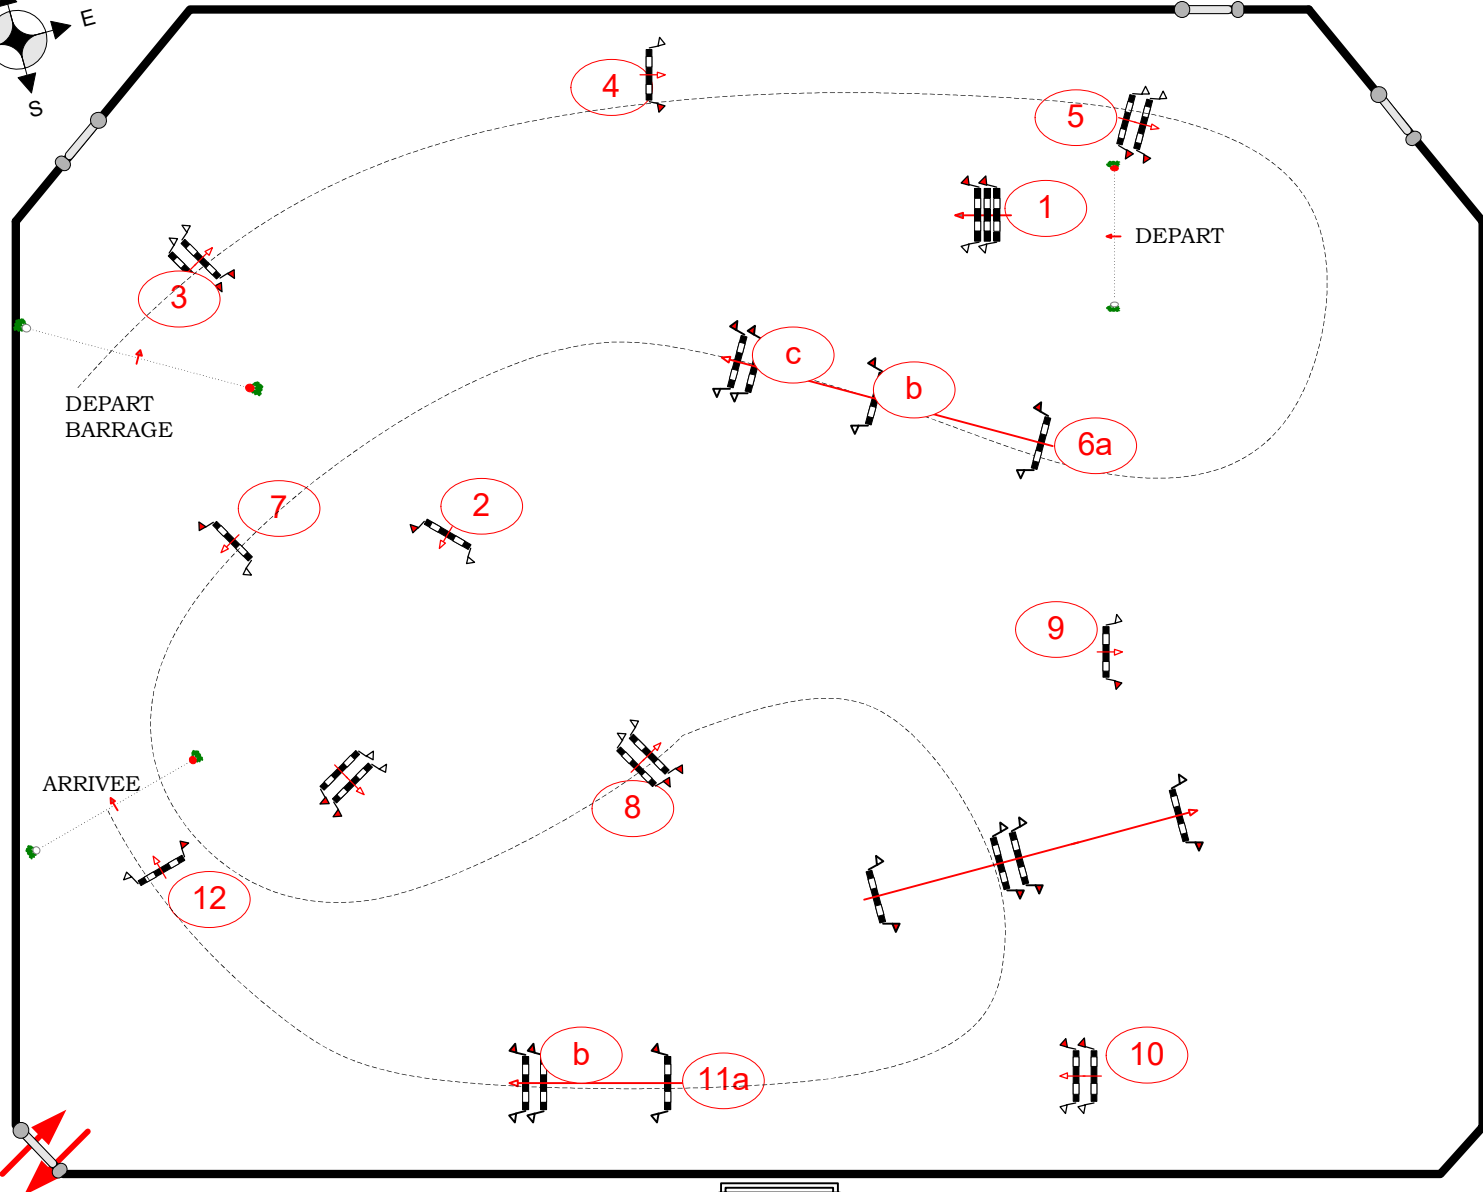

Class No.: 42
GRAND PRIX AMATEUR ELITE
BAR A CHRONO + BARRAGE
Dimanche 3 Avril 2022
Start: 8:00

Prix

Table: A
 FEI Article:
 Height: 1,25 m

Speed: 350 m/min
 Length: 470 m
 Time allowed: 81 sec
 Time limit: 162 sec

Obstacles: 12
 Efforts: 15
 Combination(s):

2° ETAPE: 6 A 11:

Length: 350 m
 Time allowed: 60 sec
 Time limit: 120 sec

OBSTACLES BARRAGE:
 3/5/6b/6c/7/8/11a/12

Course designers :
 Arnaud RICHOU