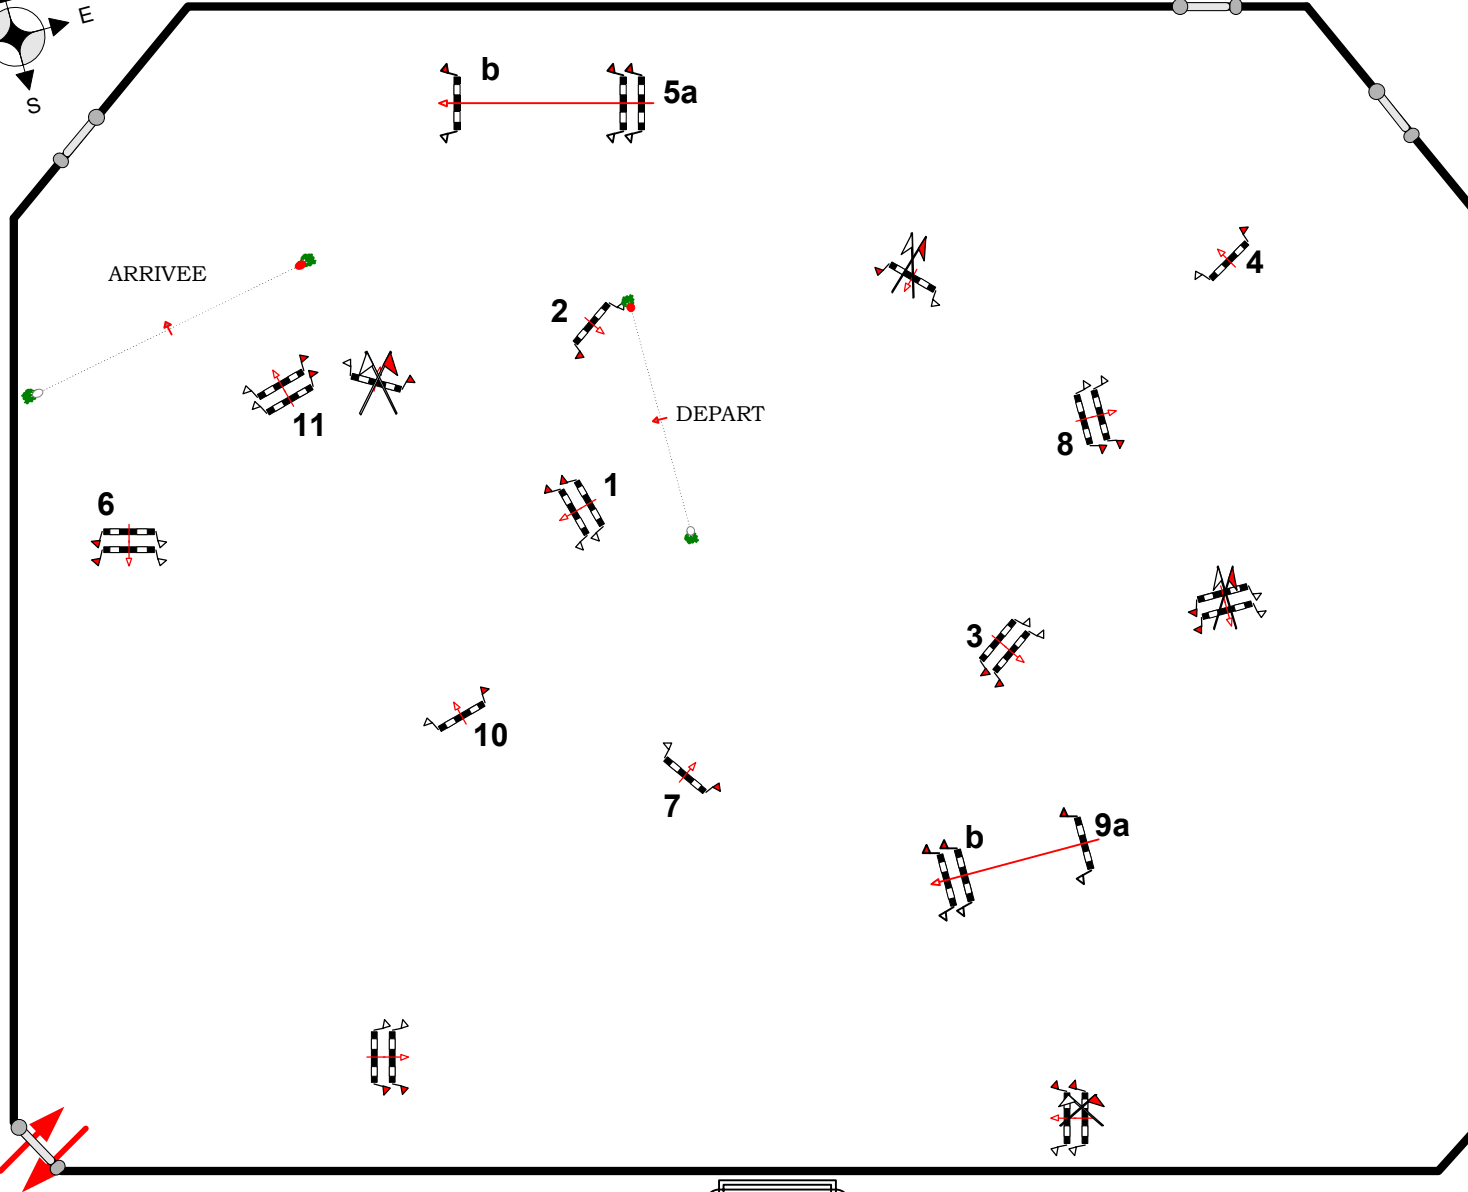

Class No.: 1/27
**PREPARATOIRE 1,20 M/ PONEY E
 ELITE**
BAR A SANS CHRONO/ BAR A
 Vendredi 1 Avril 2022
 Start: 9:00

Table: A
 FEI Article:
 Height: 1,20 m

Speed: 350 m/min
 Length: 550 m
 Time allowed: 95 sec
 Time limit: 190 sec

Obstacles: 11
 Efforts: 13
 Combination(s):

Jump-off:
 Length: 0 m
 Time allowed: 0 sec
 Time limit: 0 sec

Course designers :
 Arnaud RICHOU