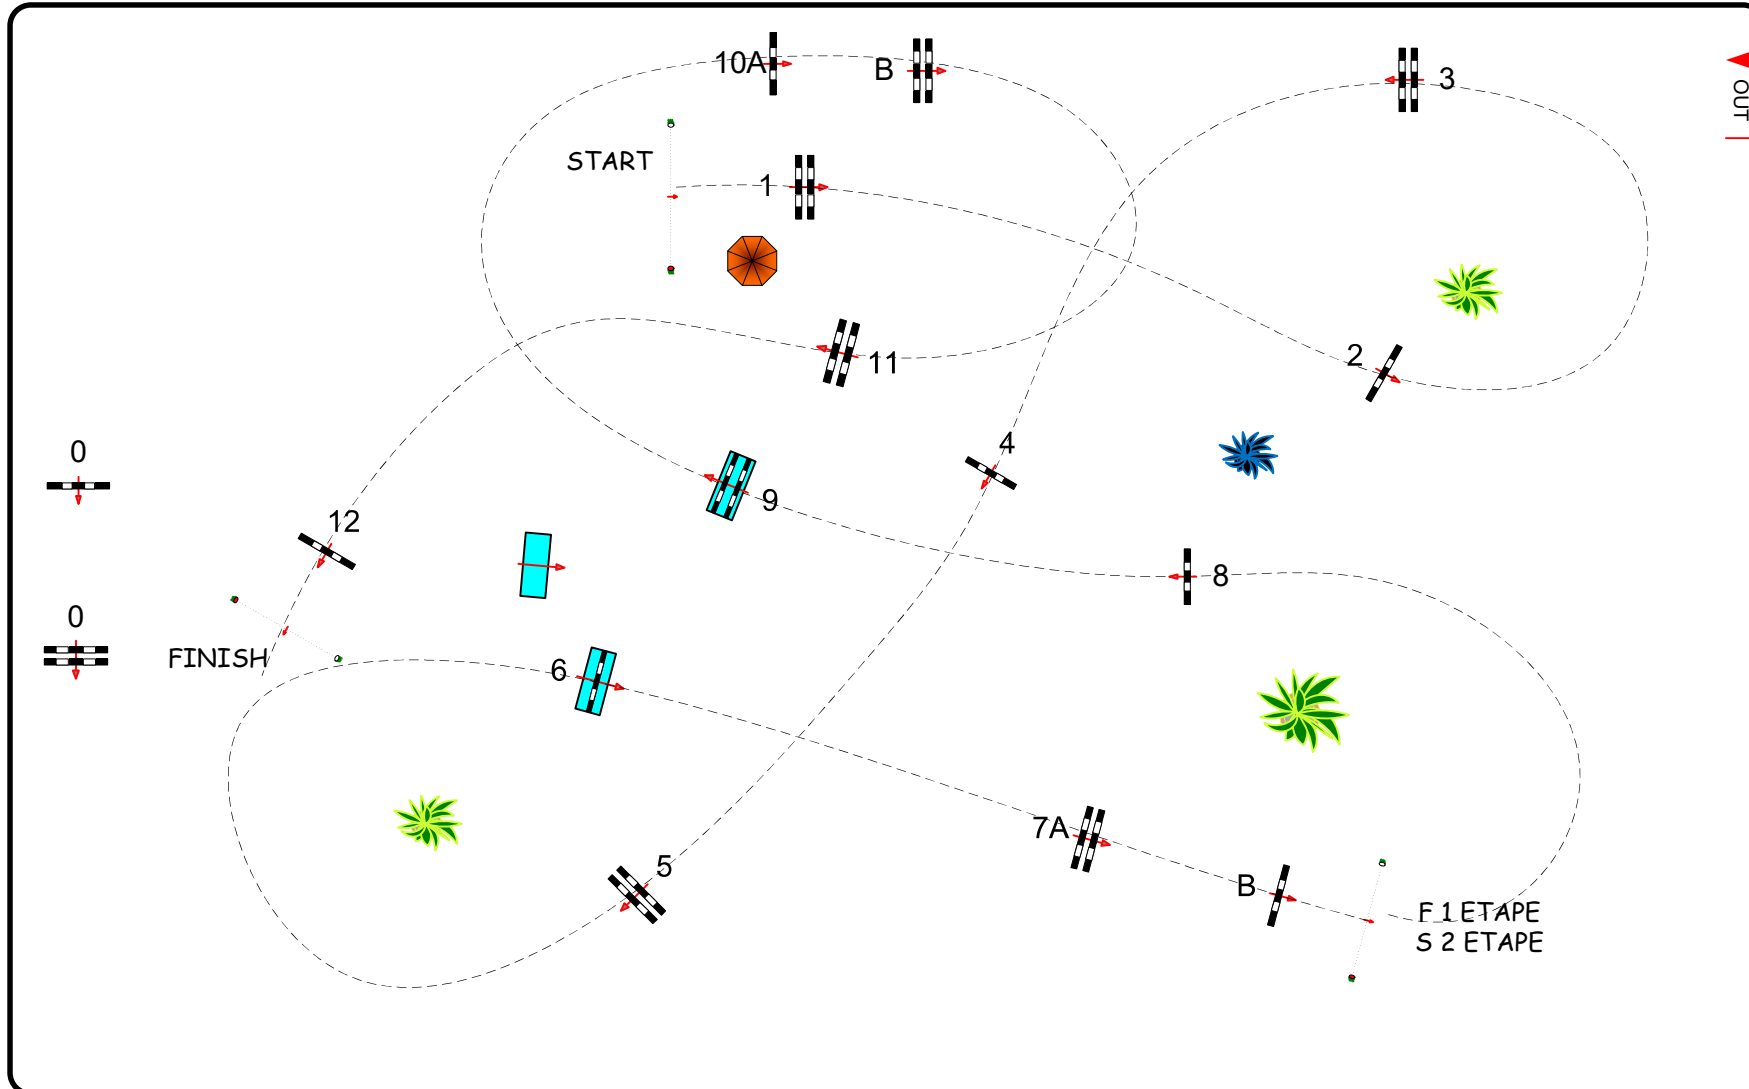

Nicolas DELERUE Nicolas GRENON

Arnaud NESSI Karim BENALI

Table: A
National RG: 274.5.6
FEI RG / Art.
Height: 1.35 m

Speed: 350 m/min
Length: 280 m
Time allowed: 48 sec
Time limit: 96 sec

Obstacles: 12
Efforts: 14
Penalty sec:
Closed combination:

2° ETAPE:
Length: 230 m
Time allowed: 40 sec
Time limit: 80 sec

10 15 20 25 30 35 40 45 50 55 60 65 70 75 80 85 90 95 100

jury

OUT

F 1 ETAPE
S 2 ETAPE