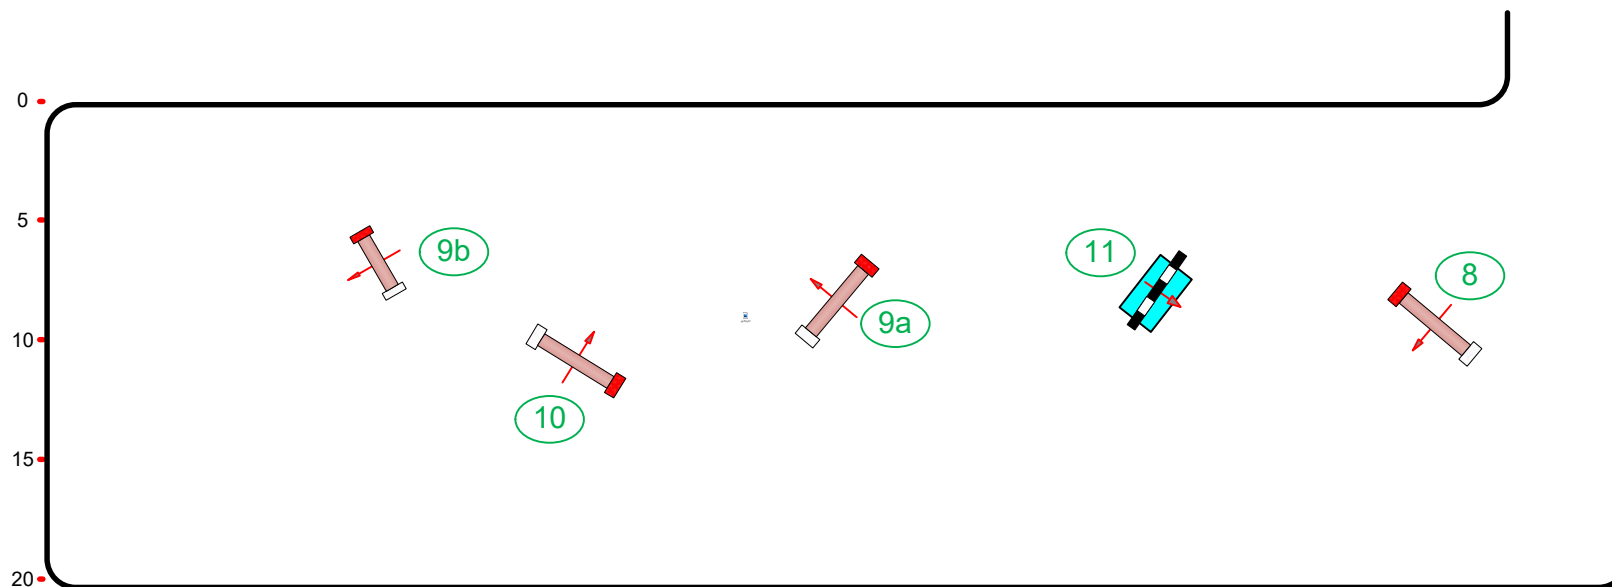

FEI RG / Art. 238.2.1

Height: 1,15 m

Speed: 420 m/min

Length: 765 m

Time allowed: 110 sec

Time limit: 220 sec

Obstacles:

Efforts: 19

Penalty sec 26

Closed combination:

Course Designer

Alain PONSOT

Thierry TOUZAIN

2021

	5	10	15	20	25	30	35	40	45	50	55	60	65
1	banc			6	Biais de la banquette			11	Vertical sur bidet		16ab	Pointe cathedrale et simple brush	
2	log oxer			7	Haie			12	Vertical champetre		17	coffre	
3	étal			8	Haie du paddock			13 abc	Banquette et pointe cathedrale		18	Of course le mans	
4ab	roulottes			9ab	Oxer et delta			14	Haie de biais		19	Boulerie finale	
5abc	Banquette Simple brush			10	oxer			15	Triple Barre				