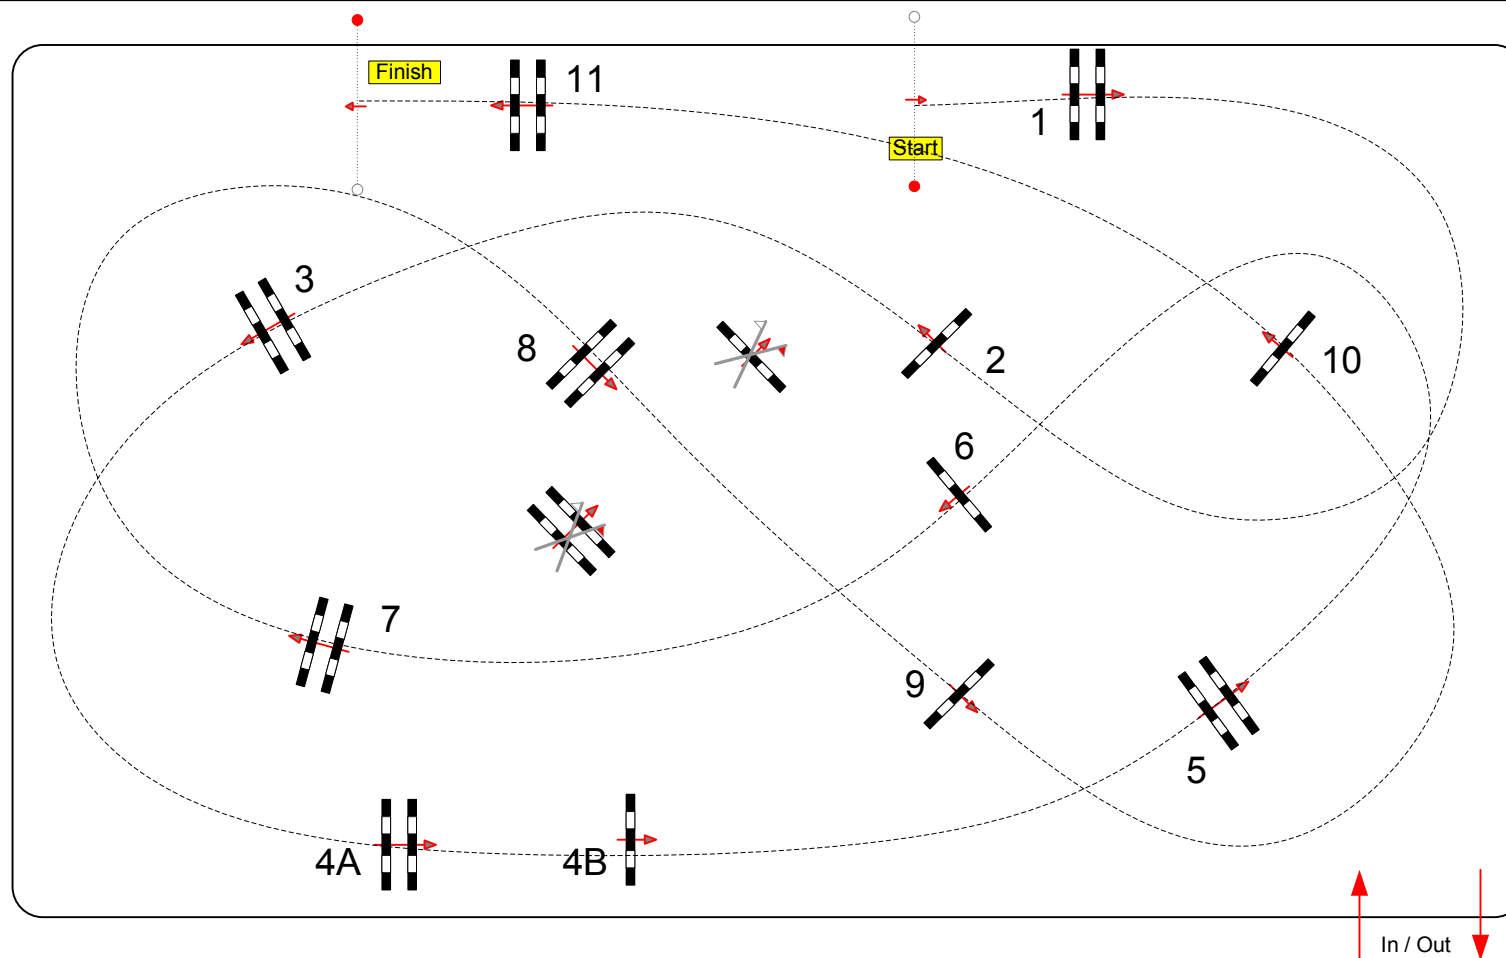

Class No.:

préparatoire 1m00 & 1m10

Barème A sans chrono sans barrage

jeudi 11 novembre 2021

Start: 12:00

Table: A

Height: 1,00 & 1,10 m

Speed: 350 m/min

Length: 460 m

Time allowed: 79 sec

Time limit: 158 sec

Obstacles: 1 à 11

Efforts: 12

1st Jump-off:

Length: 0 m

Time allowed: 0 sec

Time limit: 0 sec

JURY