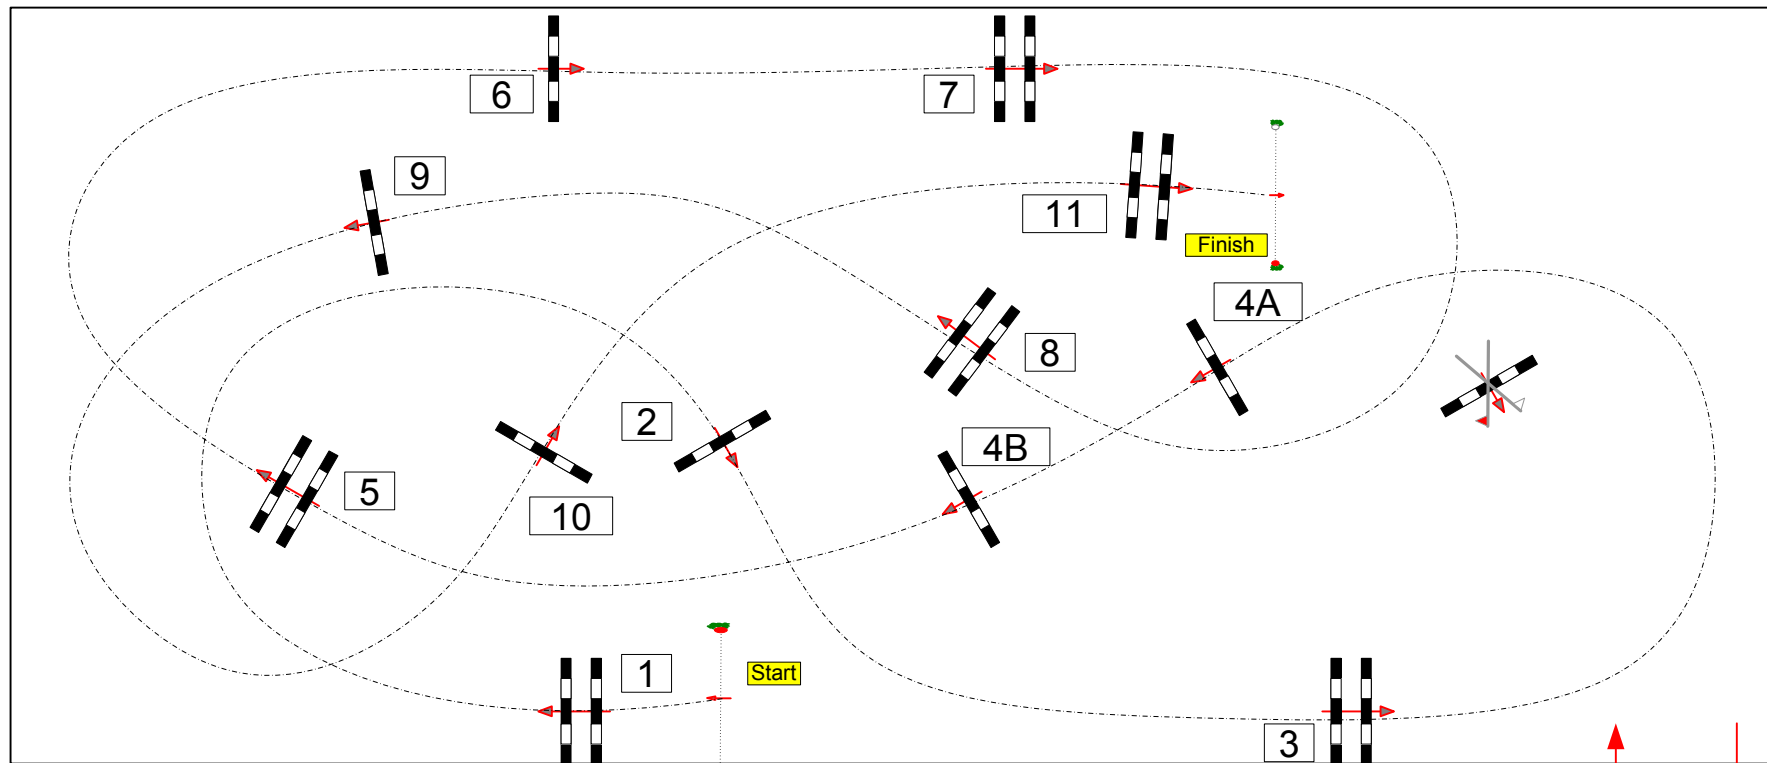

Table: A
National RG:
FEI RG / Art.
Height: 1,05 m

Speed: 350 m/min
Length: 190 m
Time allowed: 33 sec
Time limit: 66 sec

Obstacles: 1 à 11
Efforts: 12
Penalty sec:
Closed combination:

1st Jump-off:
Length: 0 m
Time allowed: 0 sec
Time limit: 0 sec

70*30

JURY

Chef de piste
Quentin PERNEY

In / Out