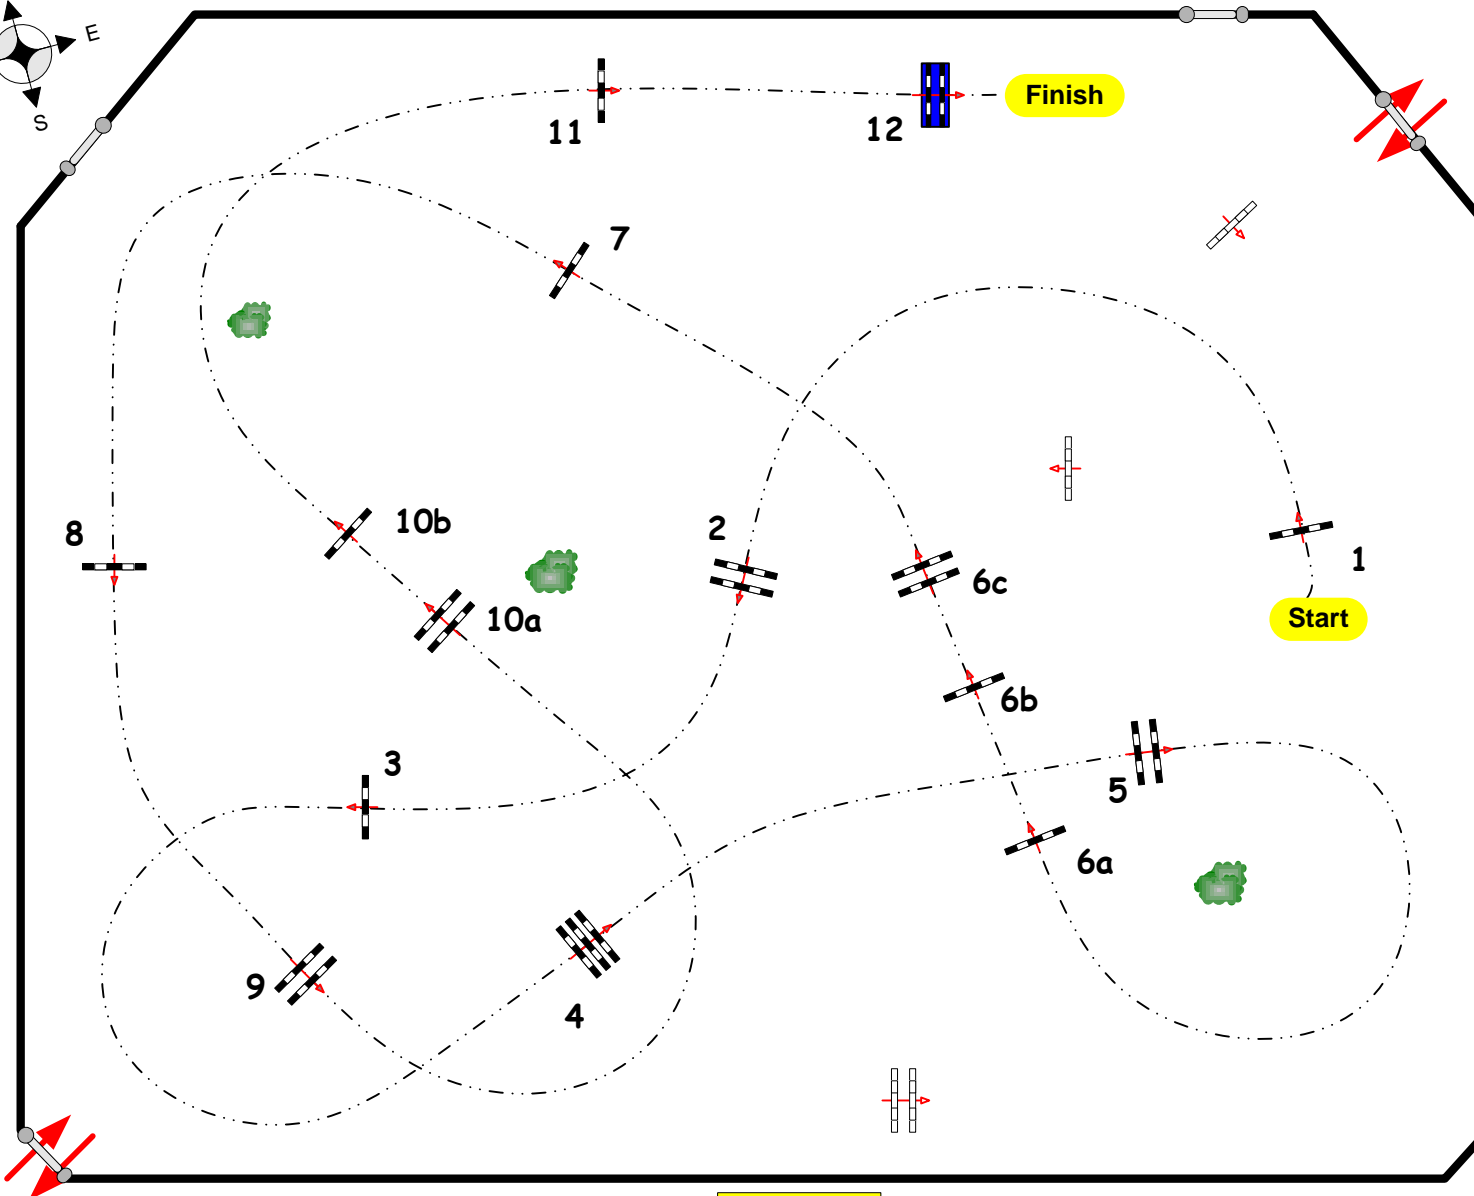

Table: A
FEI RG / Art. 238.2.1
Height: 1,45 m

Speed: 375 m/min

Length: 0 m
Time allowed: 0 sec
Time limit: 0 sec

Obstacles: 12
Efforts: 15
Penalty sec
Closed combination:

2nd Phase:

Length: 0 m
Time allowed: 0 sec
Time limit: 0 sec