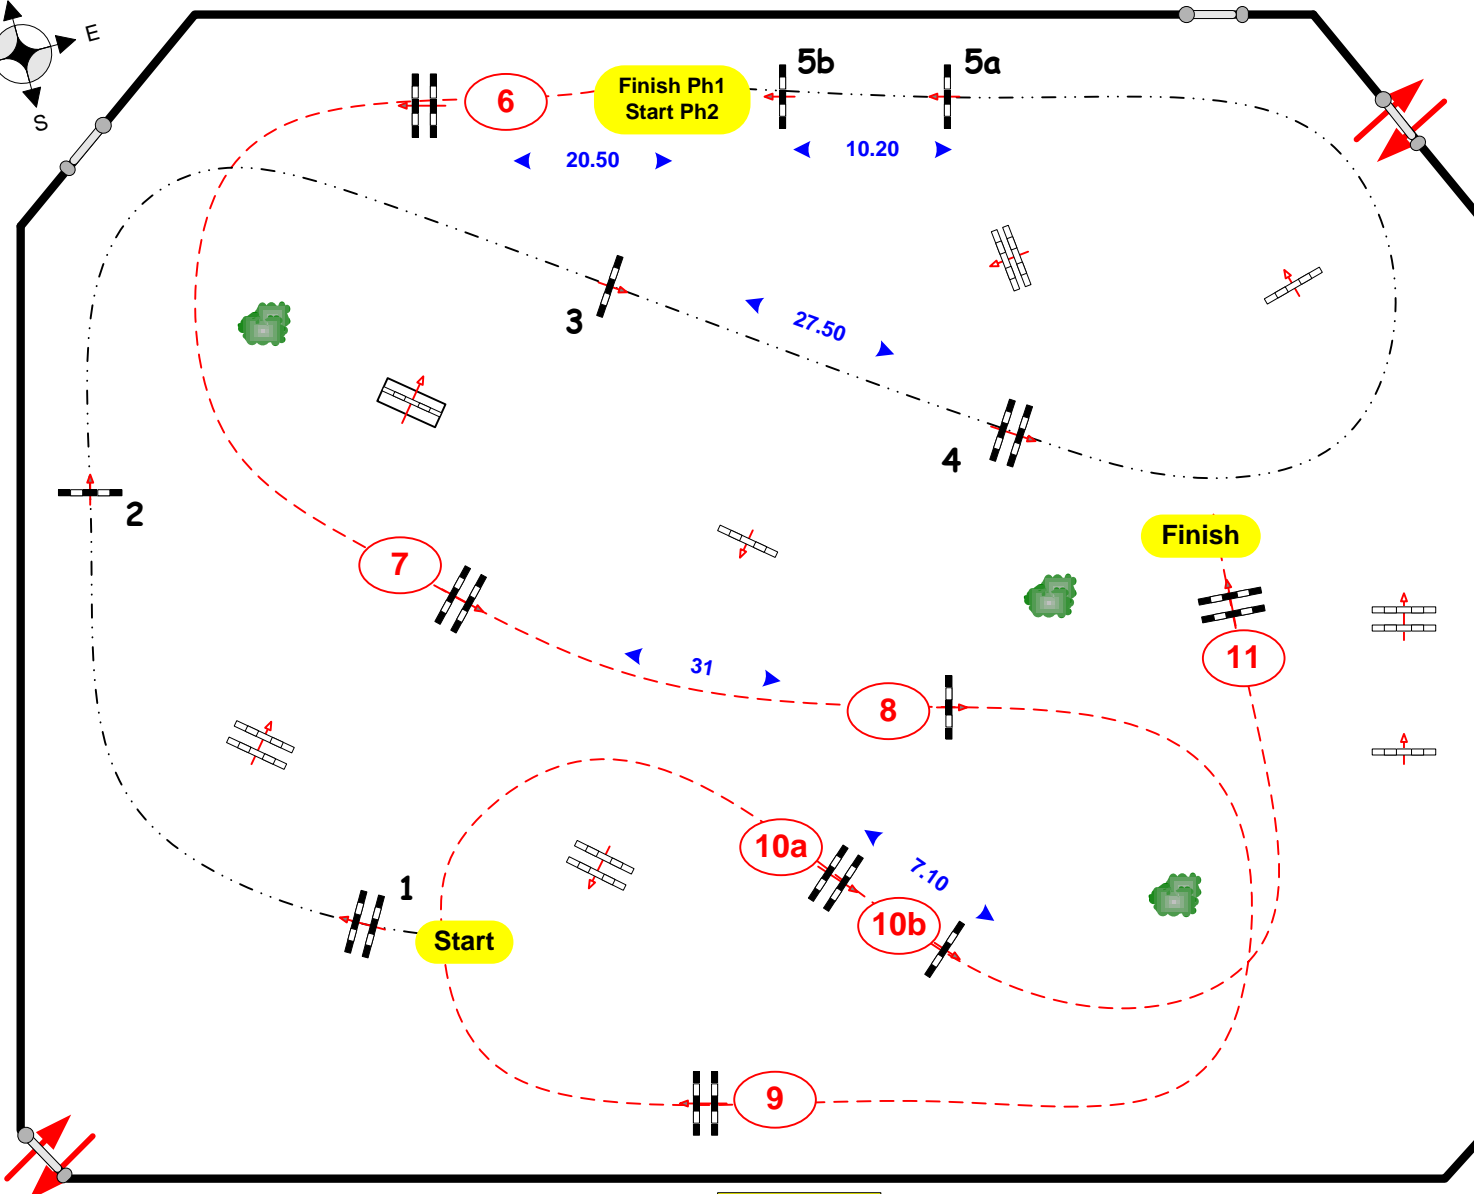

# CSI \*\*/\* FONTAINEBLEAU

01 au 03 Octobre 2021

EP n°7

CSI Ponneys

Competition in two Phases

vendredi 1 octobre 2021

Start: 8:00

Table: A  
FEI RG / Art. 274.2.5  
Height: 1,20 m

Speed: 350 m/min

Length: 0 m  
Time allowed: 0 sec  
Time limit: 0 sec

Obstacles: 11  
Efforts: 13  
Penalty sec  
Closed combination:

2nd Phase:  
6 to 11  
Length: 0 m  
Time allowed: 0 sec  
Time limit: 0 sec