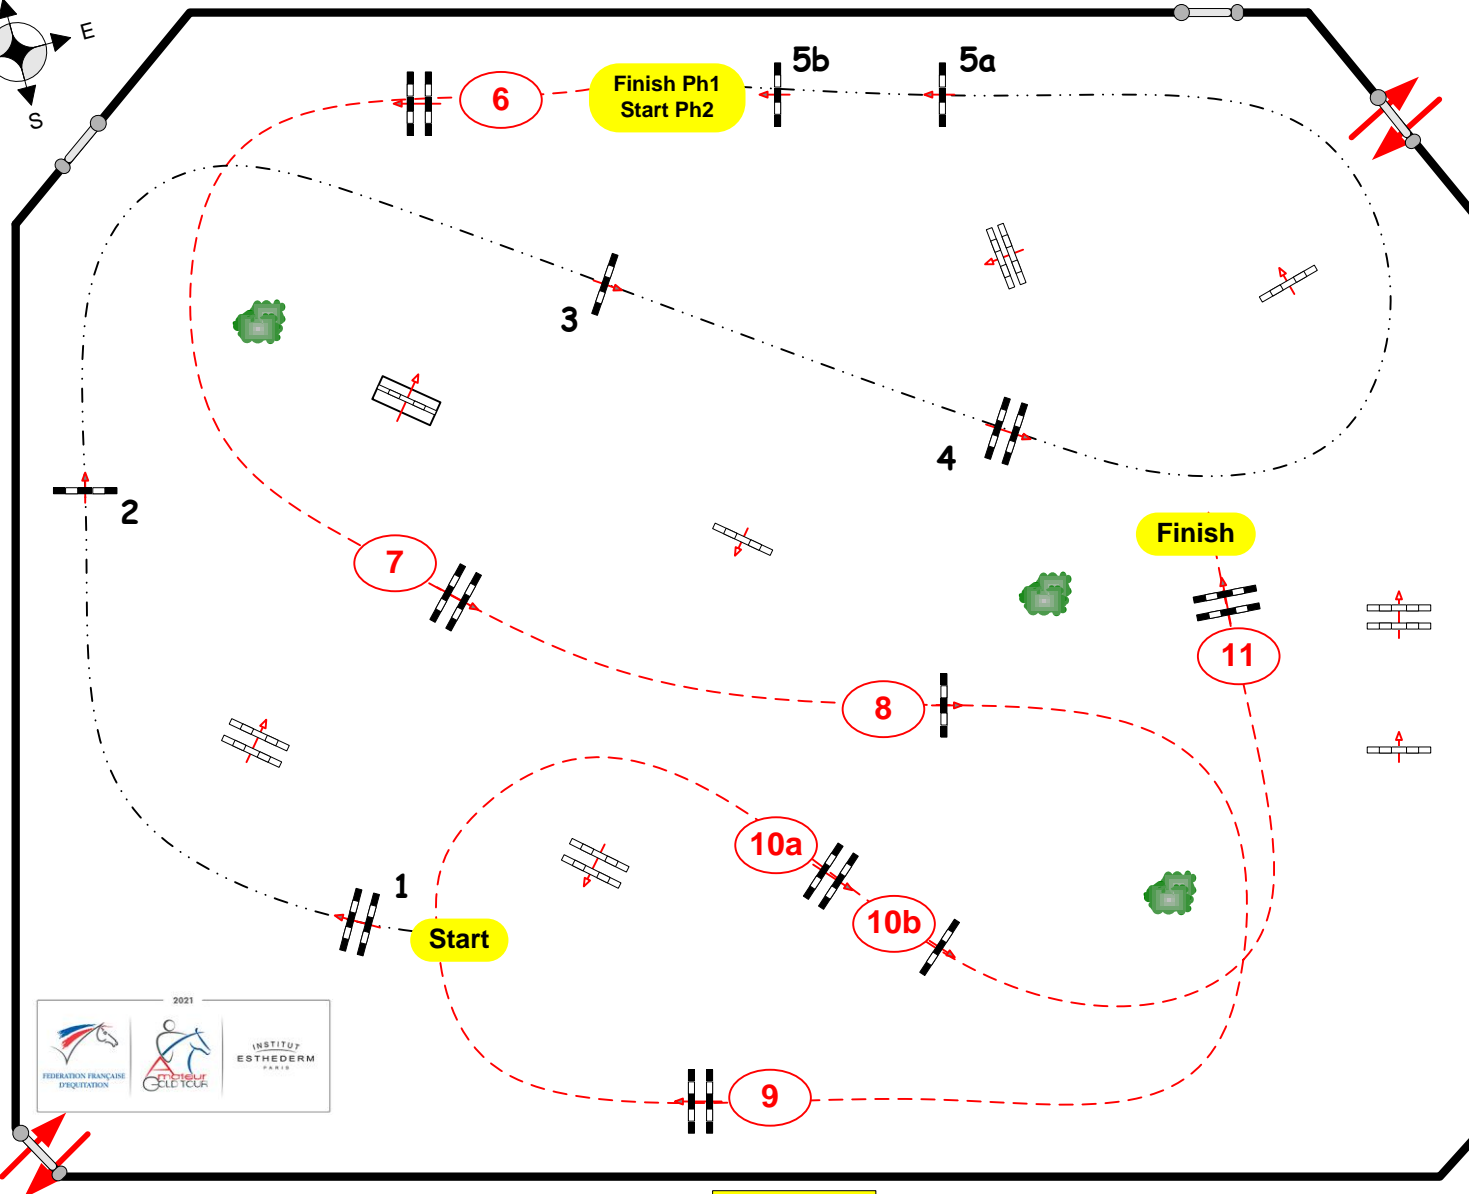

# CSI \*\*/\* FONTAINEBLEAU

01 au 03 Octobre 2021

EP n°6

CSI Ama Gold Tour

Competition in two Phases

vendredi 1 octobre 2021

Start: 8:00

Table: A  
FEI RG / Art. 274.2.5  
Height: 1,20 m

Speed: 350 m/min

Length: 200 m  
Time allowed: 35 sec  
Time limit: 70 sec

Obstacles: 11  
Efforts: 13  
Penalty sec  
Closed combination:

2nd Phase:  
6 to 11  
Length: 220 m  
Time allowed: 38 sec  
Time limit: 76 sec

JURY

Course Designers : Grégory BODO Luc MARTIN Florent KERZIL