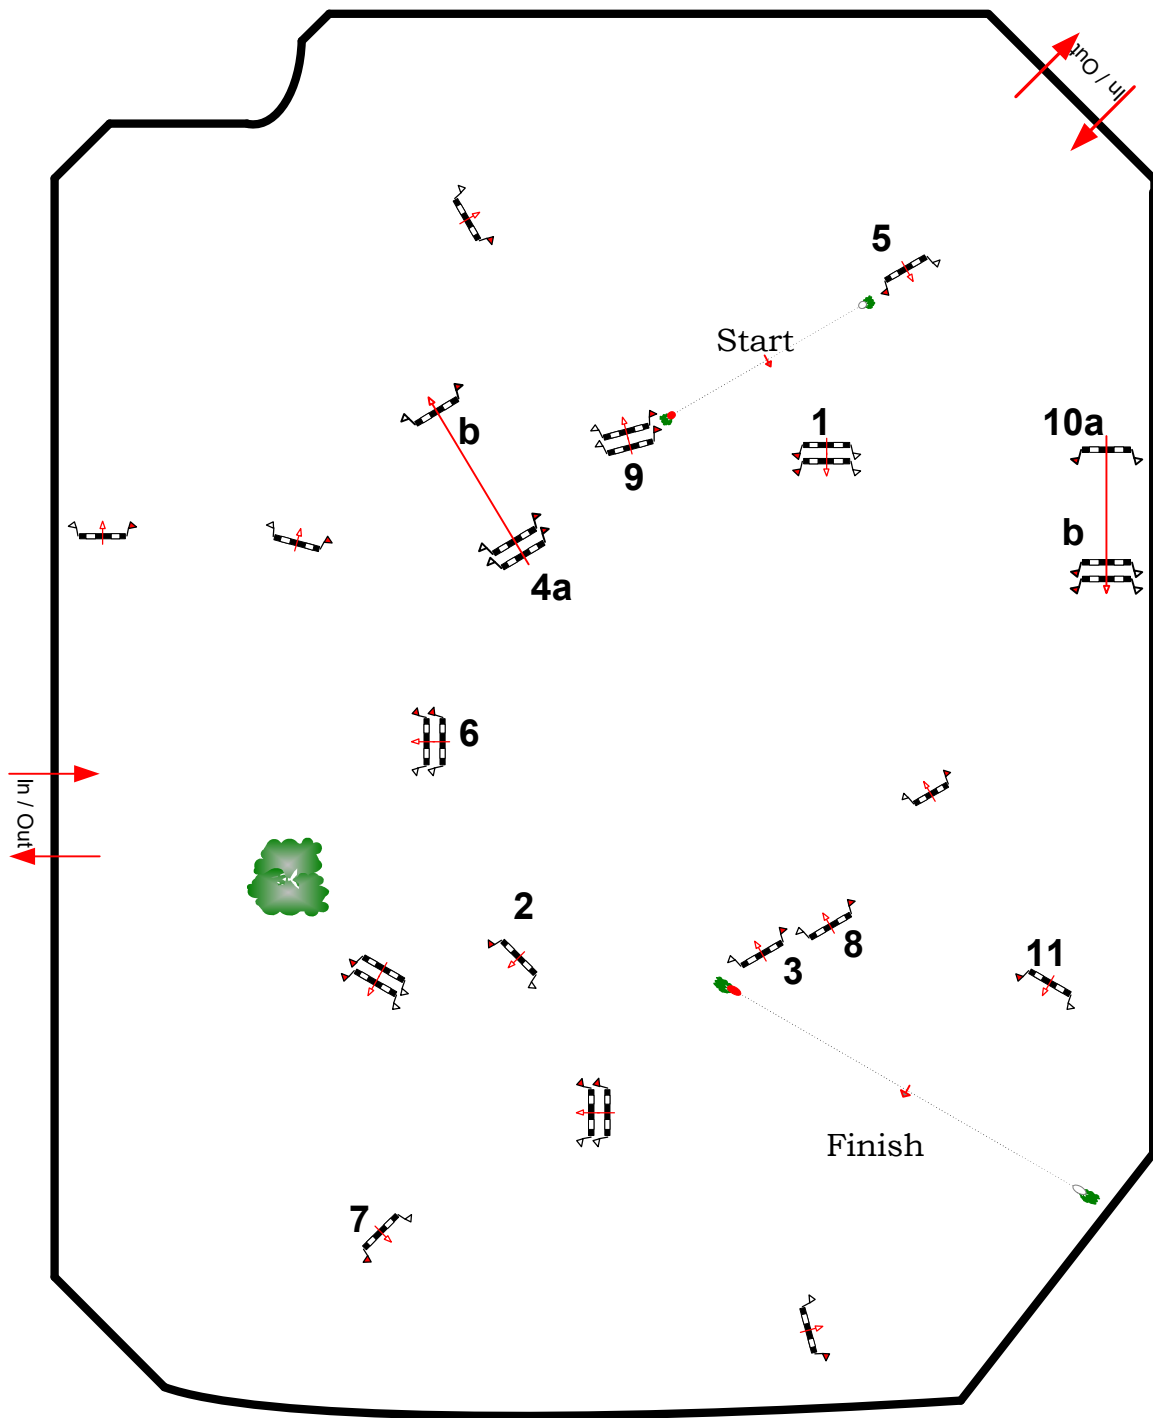

CSI JUMP BOST

PETITPARQUET

Class No.: 5

International Competition
AMATEUR

Competition against the clock

vendredi 1 octobre 2021

Start: 8:00

Table: A
National RG:
FEI RG / Art.
Height: 1,15 m

Speed: 350 m/min
Length: 530 m
Time allowed: 91 sec
Time limit: 182 sec

Obstacles: 11
Efforts: 13

1st Jump-off:
Length: 0 m
Time allowed: 0 sec
Time limit: 0 sec

JURY

A RICHOU