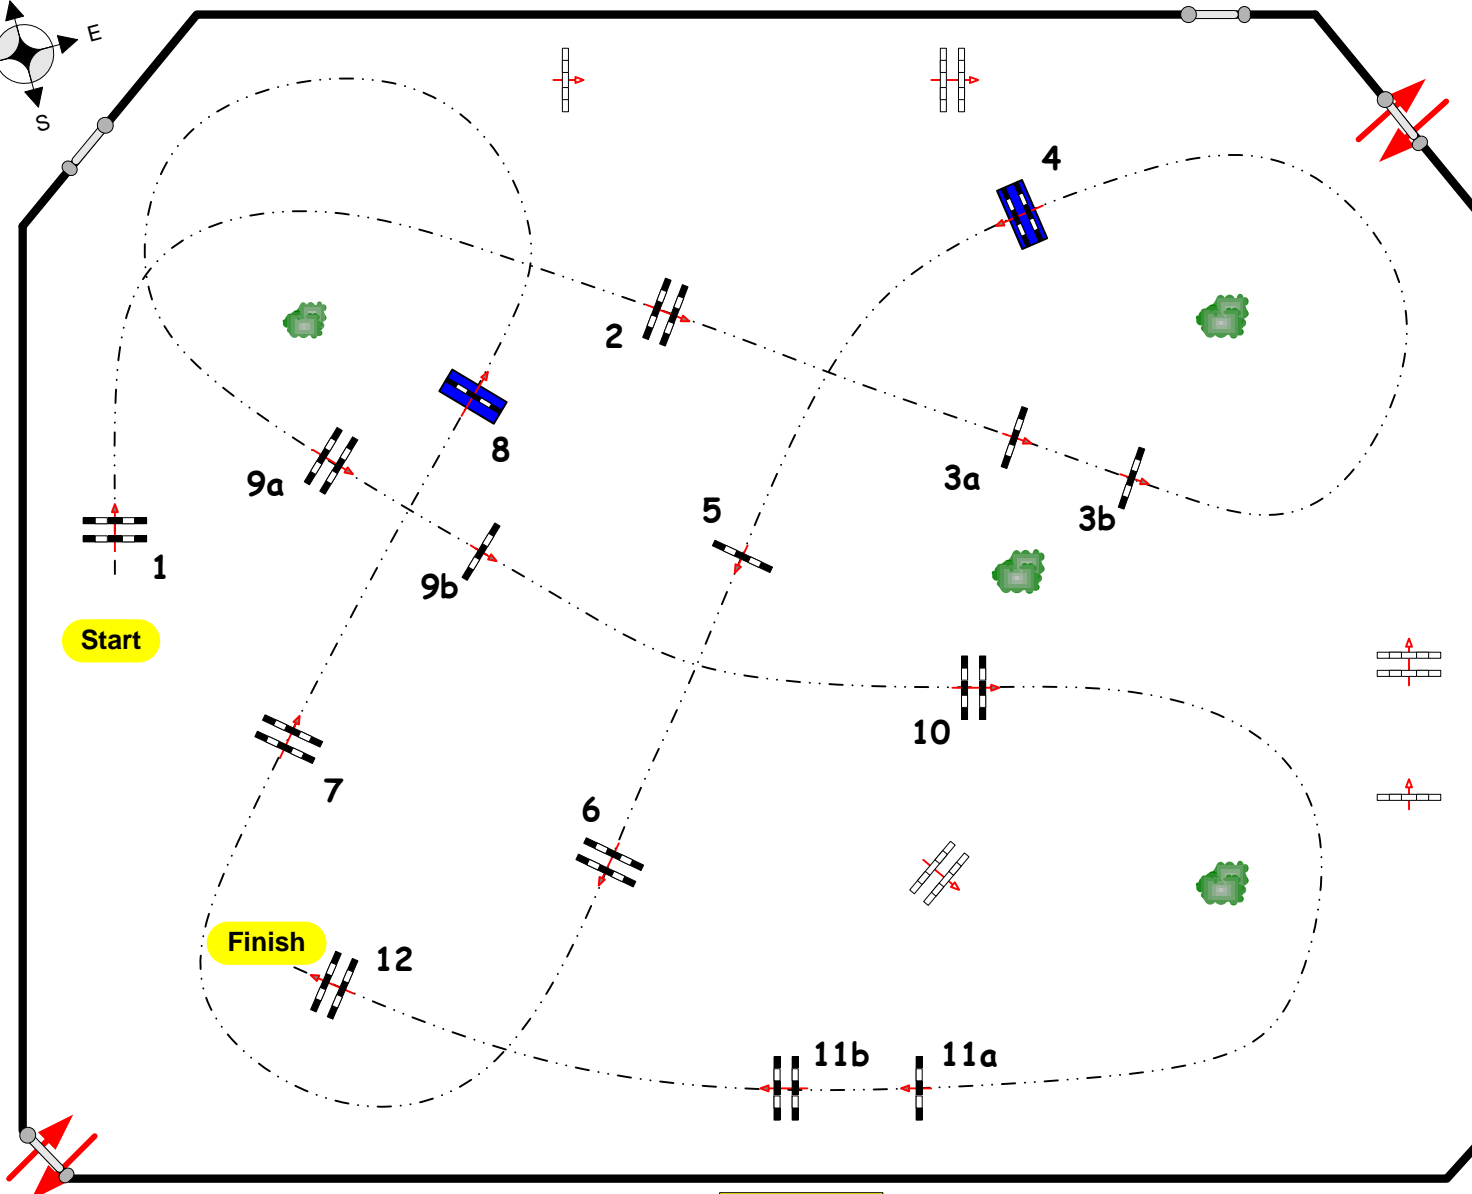

CSI **/* FONTAINEBLEAU

01 au 03 Octobre 2021

EP n°2

CSI **

Competition against the clock

vendredi 1 octobre 2021

Start: 16:40

Table: A
FEI RG / Art. 238.2.1
Height: 1,45 m

Speed: 375 m/min

Length: 0 m
Time allowed: 0 sec
Time limit: 0 sec

Obstacles: 12
Efforts: 15
Penalty sec
Closed combination:

2nd Phase:

Length: 0 m
Time allowed: 0 sec
Time limit: 0 sec

JURY

Course Designers : Grégory BODO Luc MARTIN Florent KERZIL