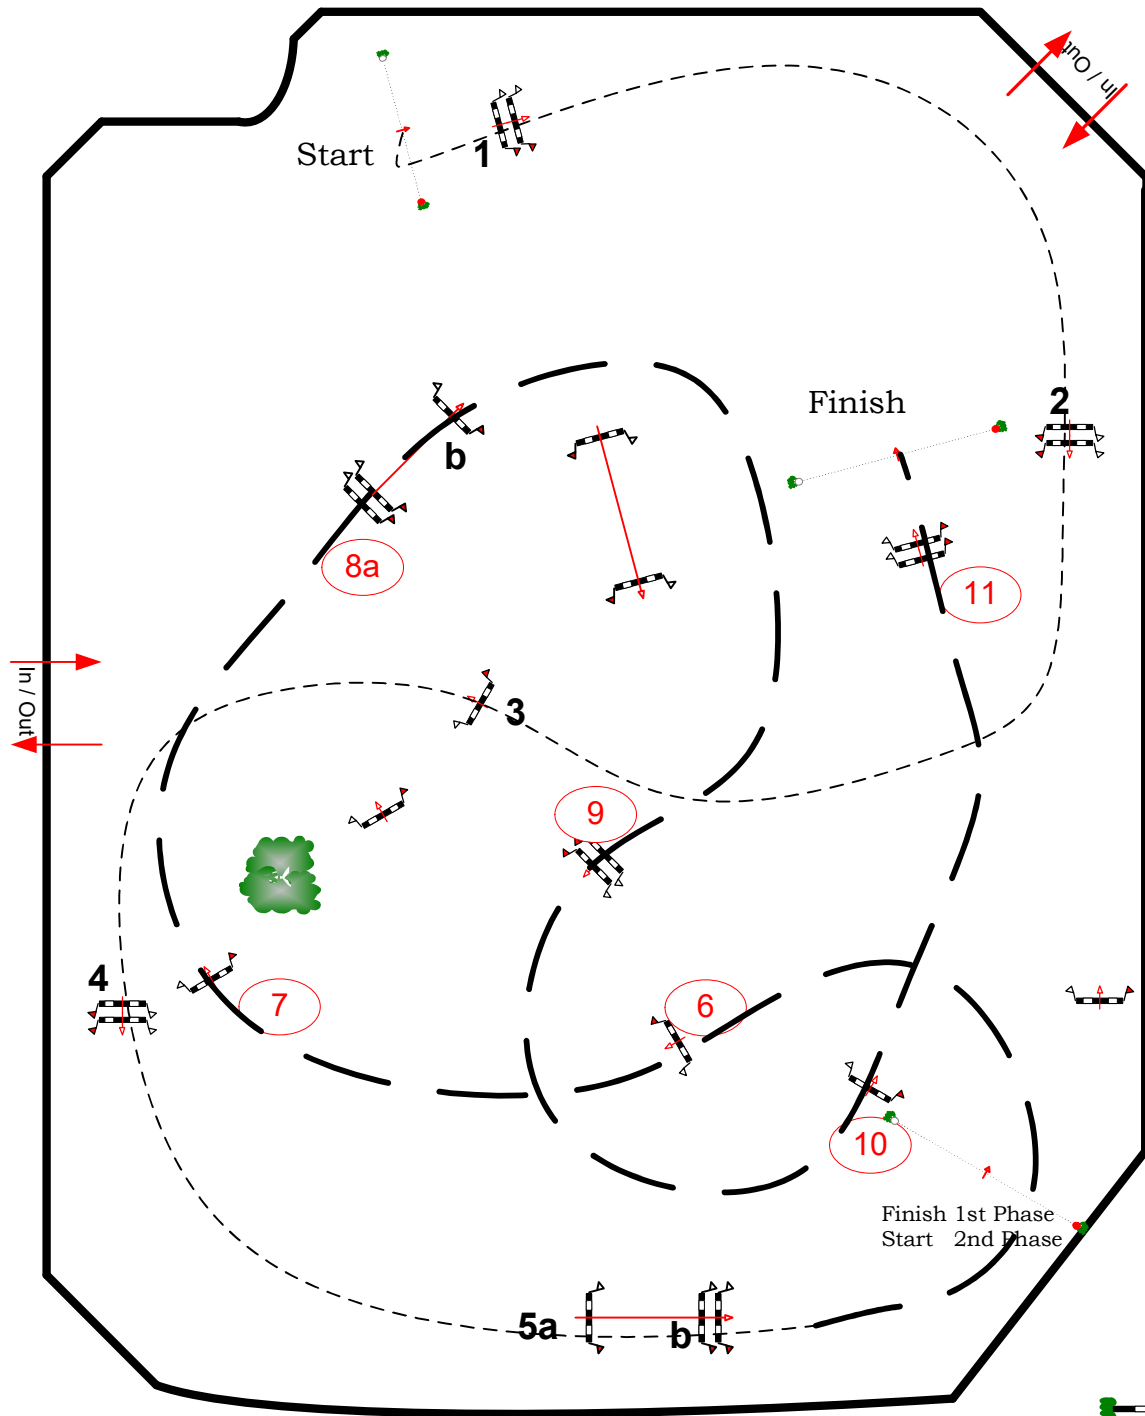

CSI JUMP BOST

Class No.: 10

International Competition 1,25 M 1*

Competition in two Phases

samedi 2 octobre 2021

Start: 11:00

PETIT PARQUET

Table: A
National RG:
FEI RG / Art.
Height: 1,25 m

Speed: 350 m/min
Length: 250 m
Time allowed: 43 sec
Time limit: 86 sec

Obstacles: 11
Efforts: 13
Penalty sec:
Closed combination:

2° ETAPE: 6 A 11:
Length: 290 m
Time allowed: 50 sec
Time limit: 100 sec