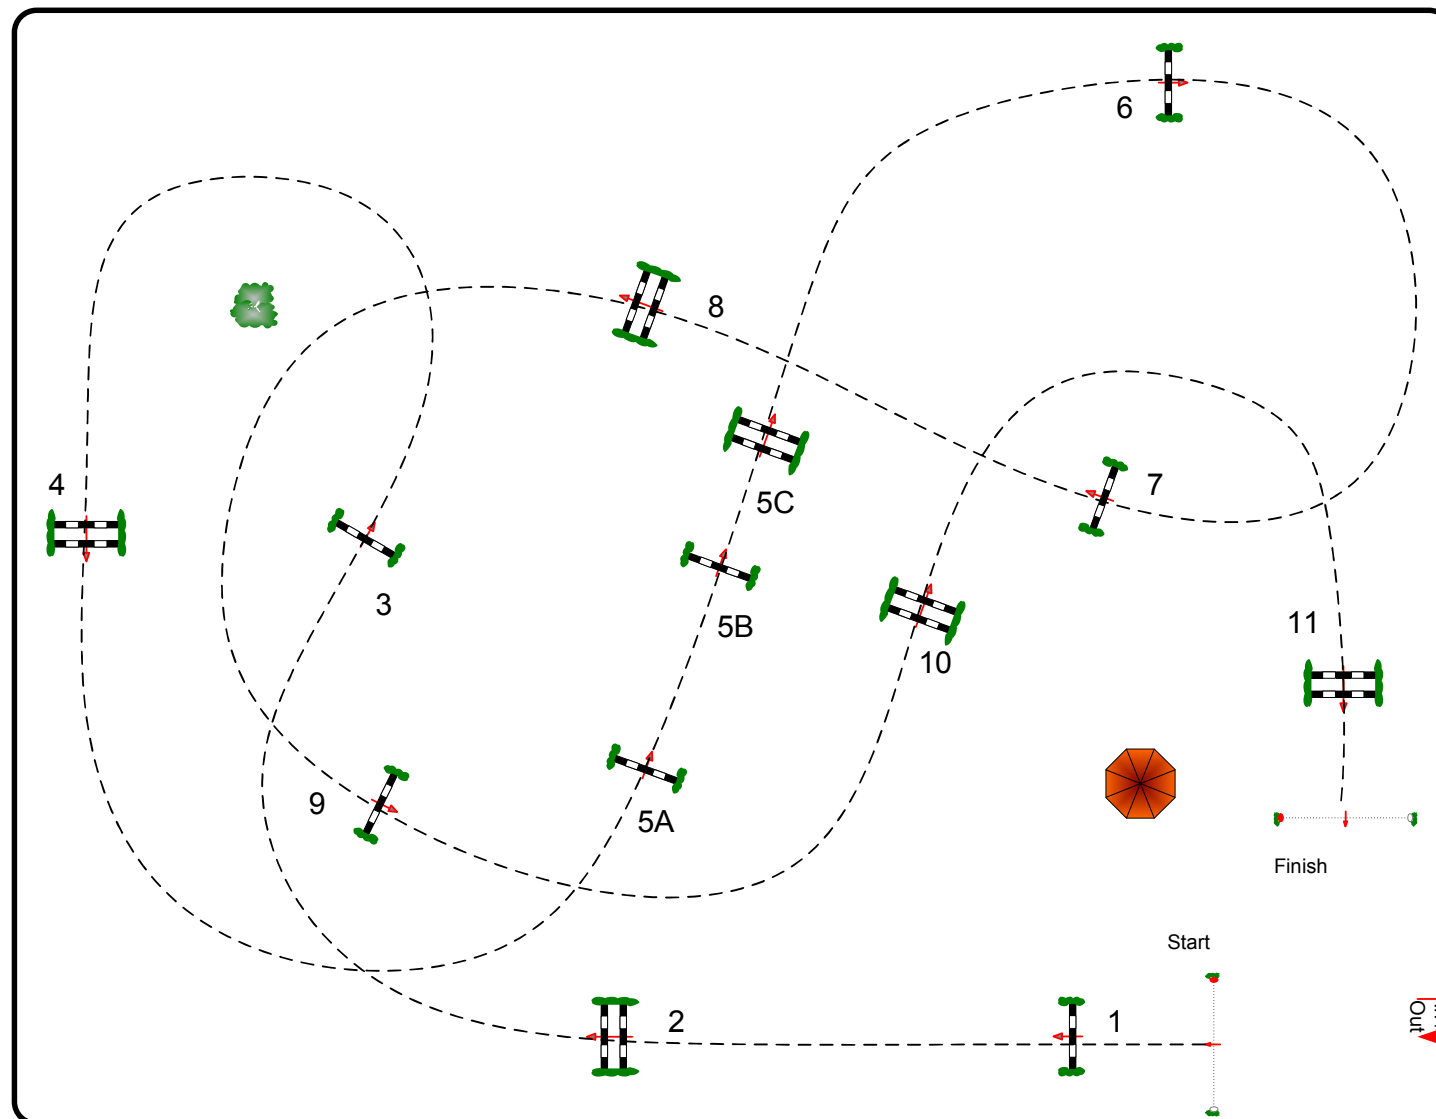

FFE Article n°:

FEI Article n°: 238.2.1

Height: 1,10 m

Speed: 350 m/min

Length: 480 m

Time allowed: 83 sec

Time limit: 166 sec

Obstacles: 11

Efforts: 13

Combination(s):

Jump-off:

Length: 0 m

Time allowed: 0 sec

Time limit: 0 sec

In / Out

JURY