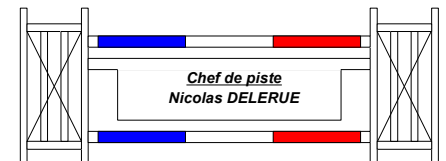

Combination(s):

2nd phase 7 to 12:

Length: 250 m

Time allowed: 43 sec

Time limit: 86 sec

JURY