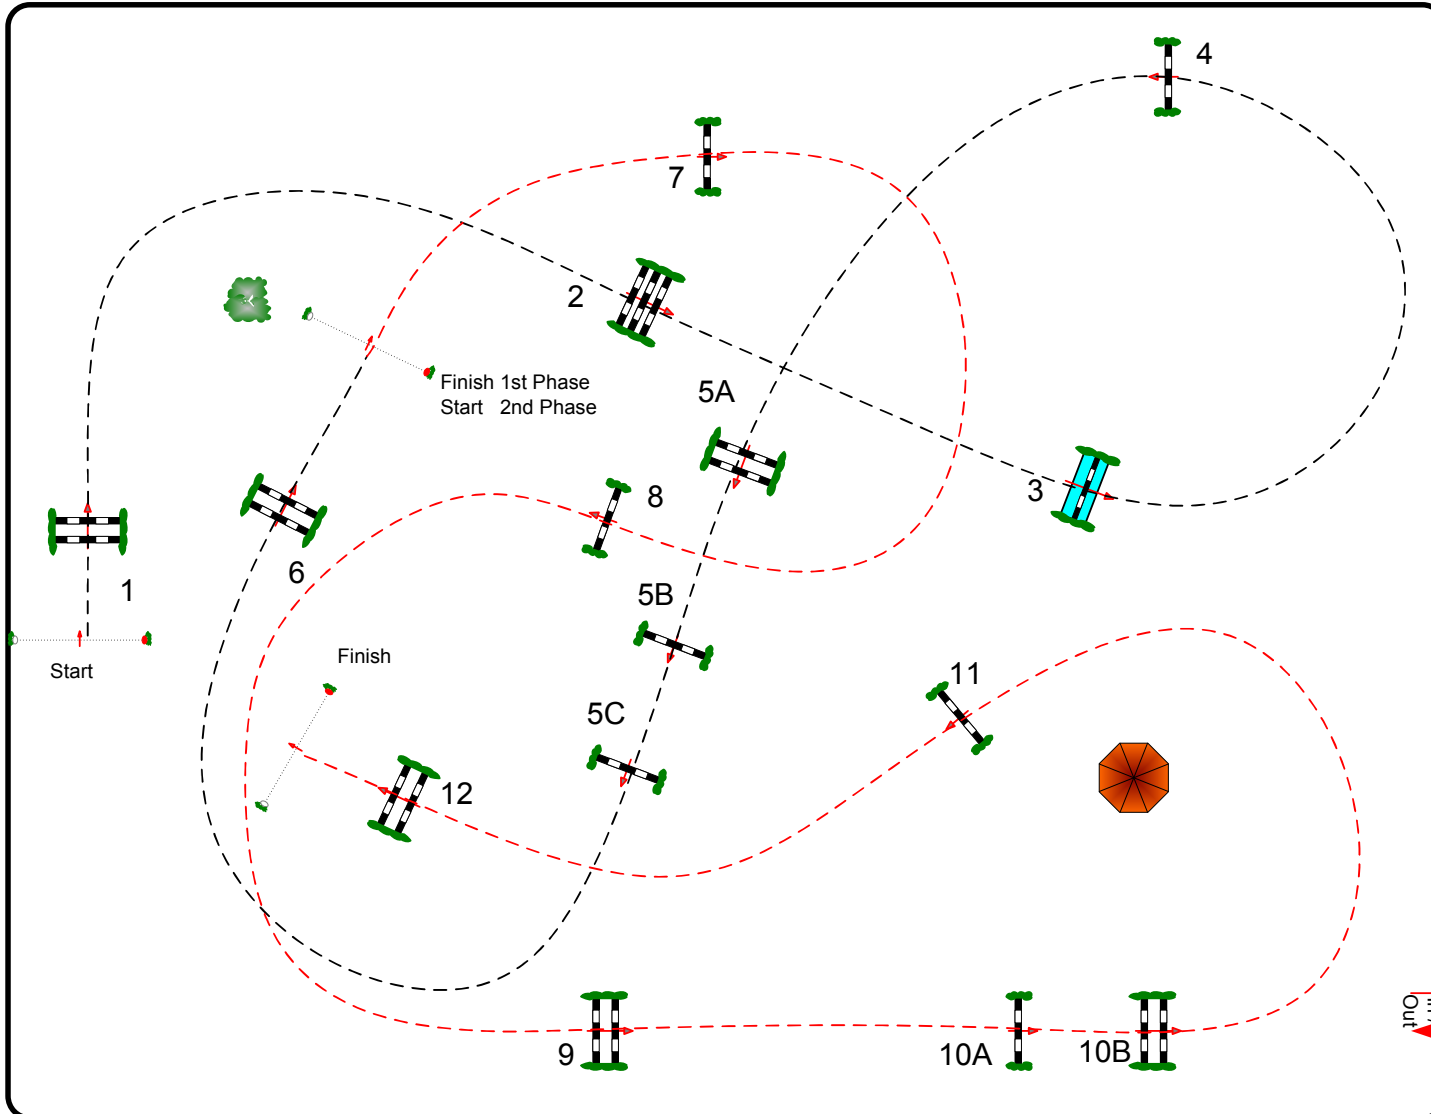

## CSI\*\* / CSI\* / CSI-AM

**Class N°: 20**

**CSI\* 1,25m**

**Two phases table A not against the clock and against the clock**

**Dimanche 12 Septembre 2021**

**Start: 11:45**

Table: A

FFE Article n°:

FEI Article n°: 274.2.5

Height: 1,25 m

Speed: 350 m/min

Length: 260 m

Time allowed: 45 sec

Time limit: 90 sec

Obstacles:

Efforts:

Combination(s):

2nd phase 7 to 12:

Length: 250 m

Time allowed: 43 sec

Time limit: 86 sec

JURY