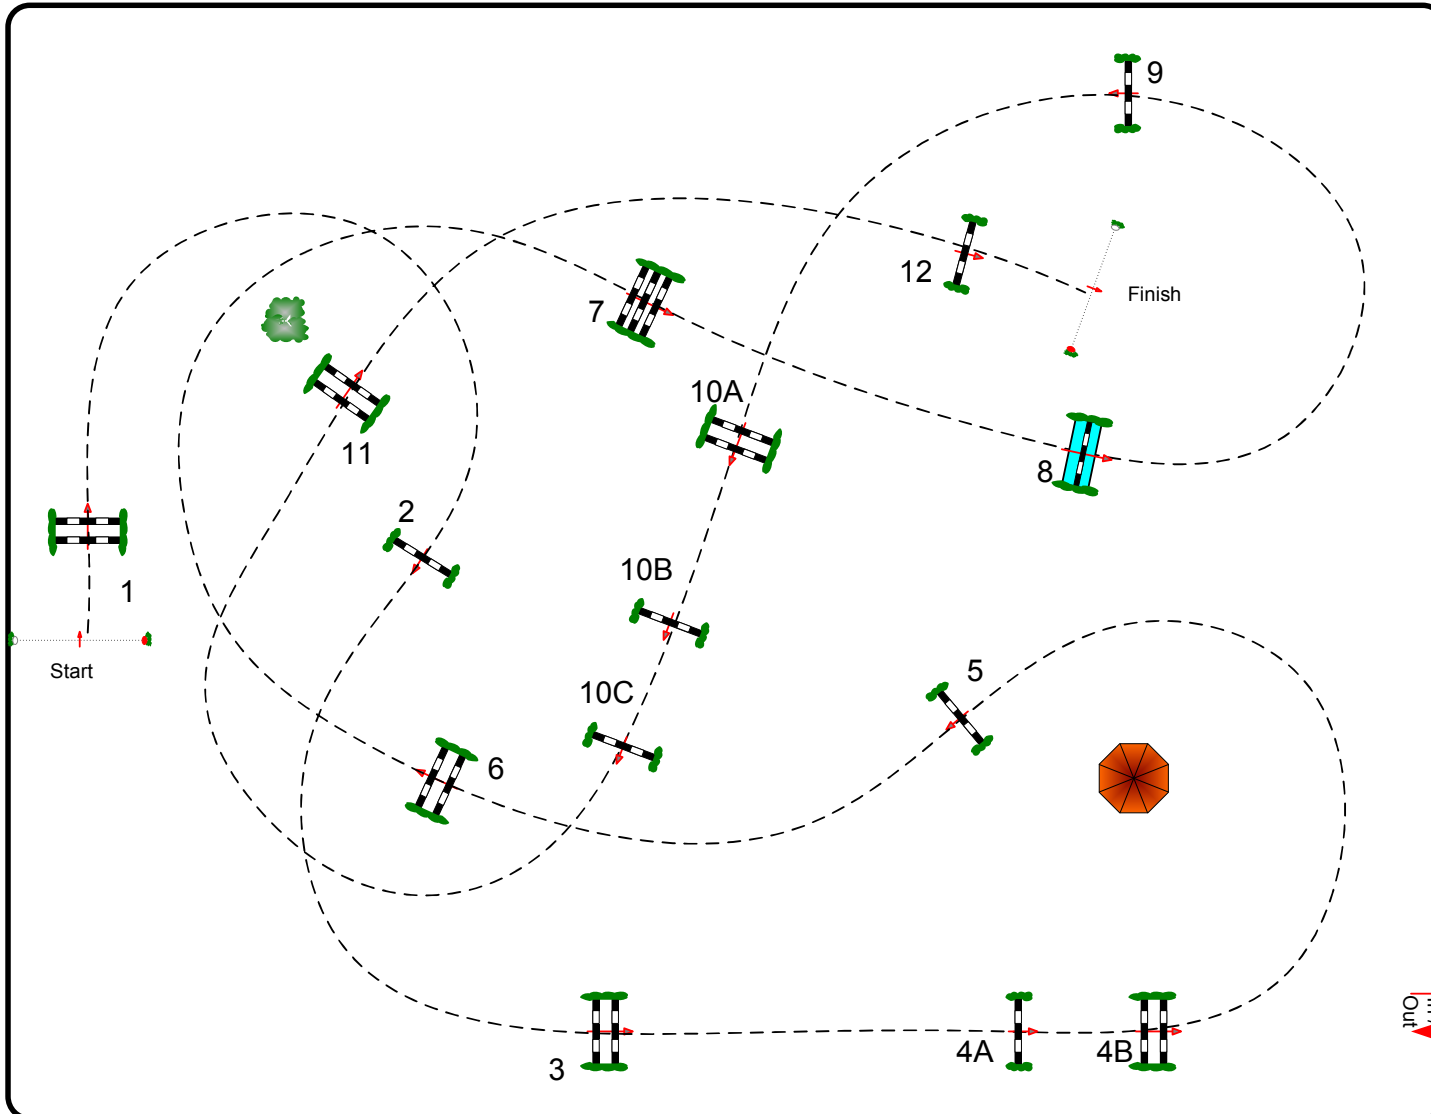

HARAS DE JARDY

CSI** / CSI* / CSI-AM

Class N°: 18

CSI 1,35m**

Table A against the clock

Dimanche 12 Septembre 2021

Start: 9:15

Table: A
 FFE Article n°:
 FEI Article n°: 238.2.1
 Height: 1,35 m

Speed: 350 m/min

Length: 500 m
 Time allowed: 86 sec
 Time limit: 172 sec

Obstacles: 12
 Efforts: 15
 Combination(s):

Jump-off:

Length: 0 m
 Time allowed: 0 sec
 Time limit: 0 sec

JURY