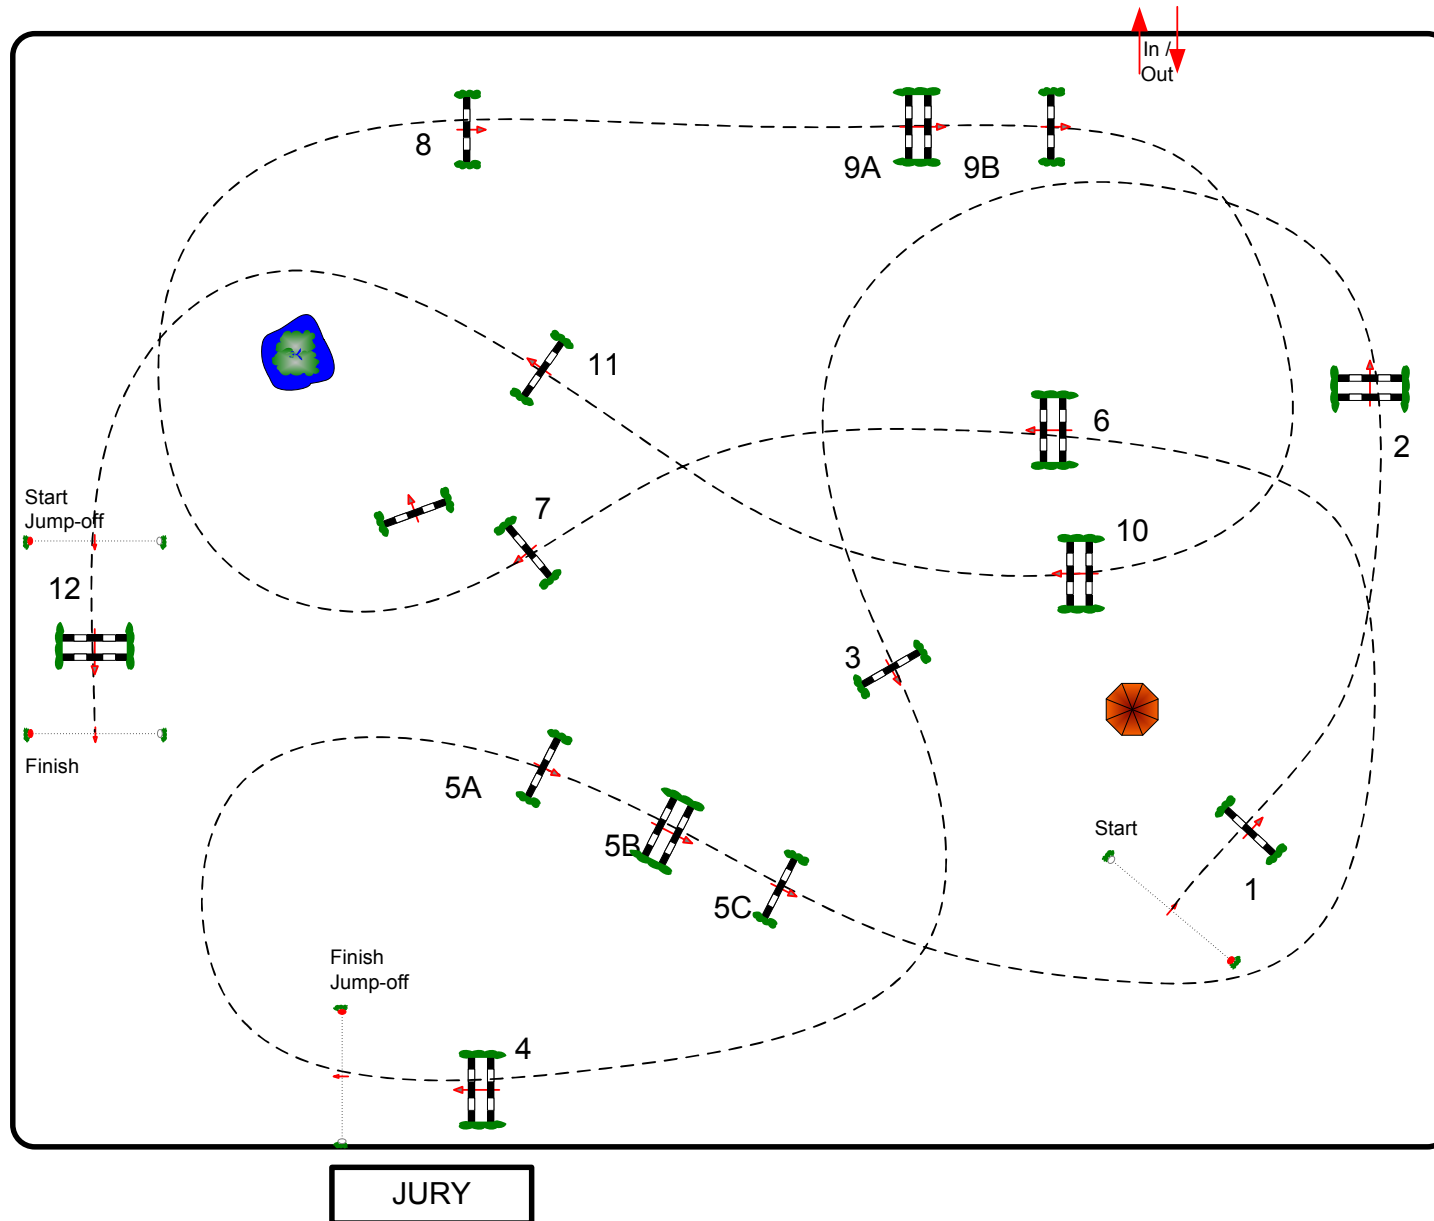

HARAS DE JARDY

CSI** / CSI* / CSI-AM

Class N°: 15

CSI Am-A 1,15m

Table A against the clock with Jump-Off

Samedi 11 Septembre 2021

Start: 17:15

Table: A
 FFE Article n°:
 FEI Article n°: 238.2.2
 Height: 1,15 m

Speed: 350 m/min

Length: 530 m
 Time allowed: 91 sec
 Time limit: 182 sec

Obstacles: 12
 Efforts: 15
 Combination(s):

Jump-off:

12.14.9AB.10.1.3.4

Length: 340 m
 Time allowed: 59 sec
 Time limit: 118 sec