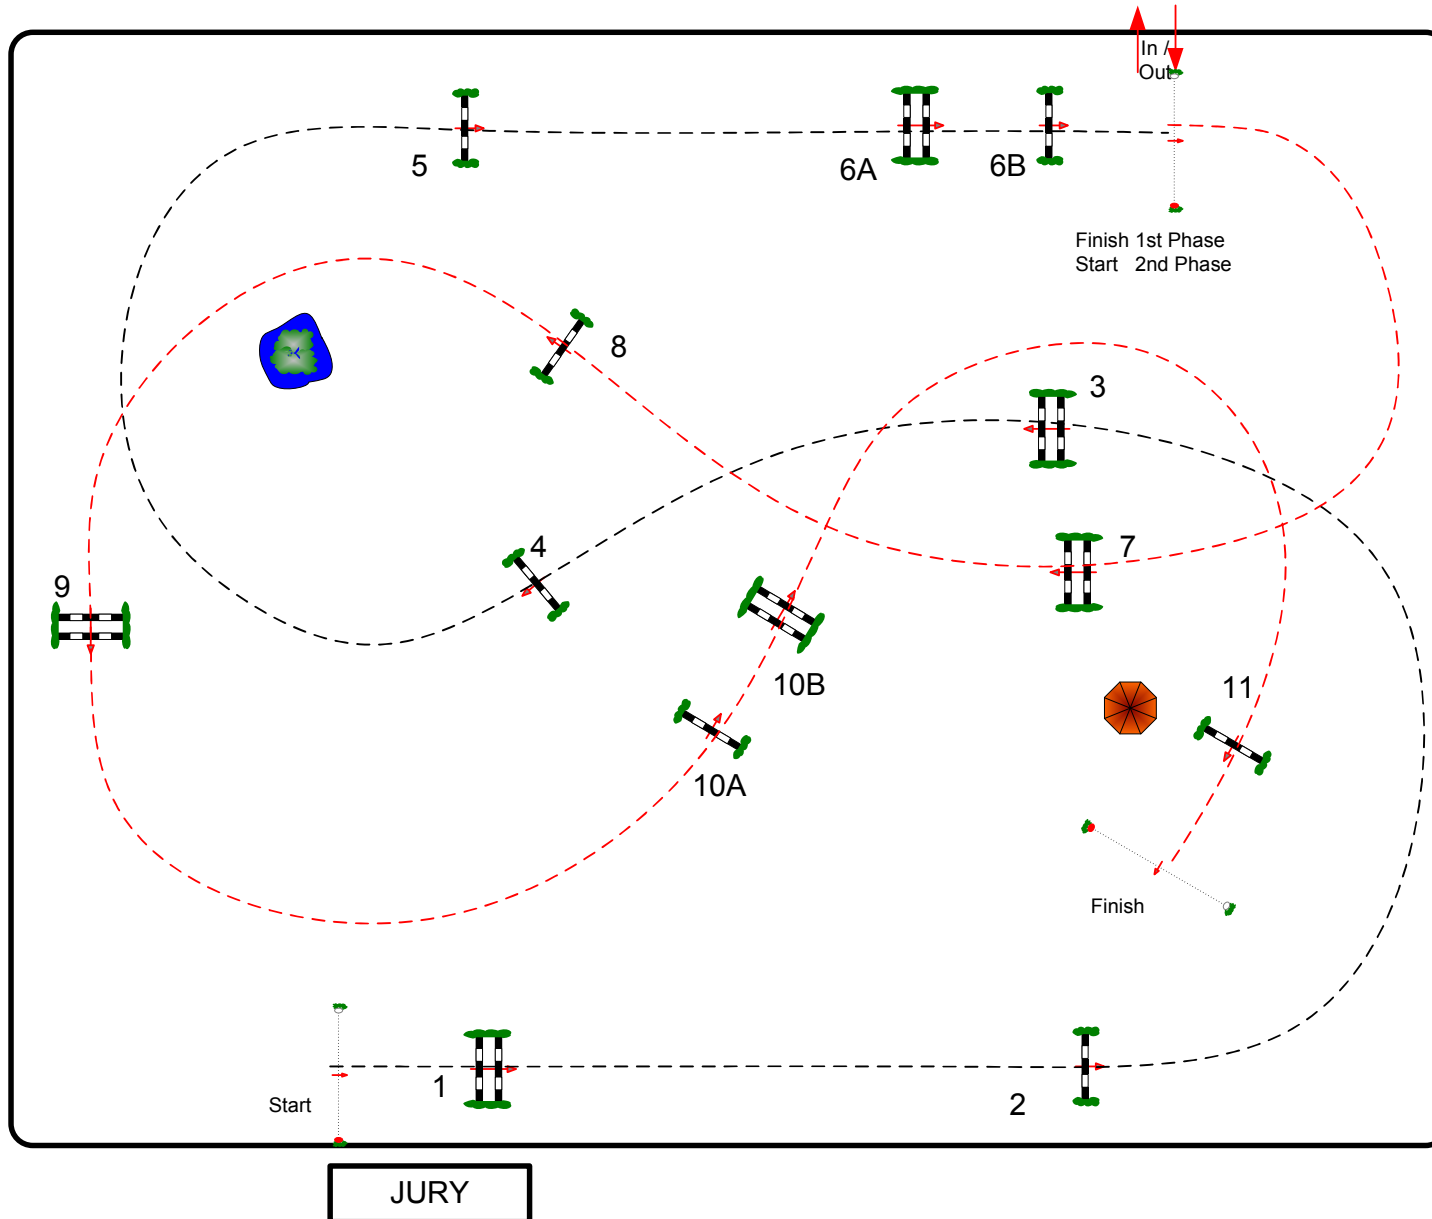

HARAS DE JARDY

CSI** / CSI* / CSI-AM

Class N°: 14

CSI Am-A 1,10m

Two phases table A not against the clock and against the clock

Samedi 11 Septembre 2021

Start: 18:45

Table: A
 FFE Article n°:
 FEI Article n°: 274.2.5
 Height: 1,10 m

Speed: 350 m/min
 Length: 270 m
 Time allowed: 47 sec
 Time limit: 94 sec

Obstacles: 11
 Efforts: 13
 Combination(s):

2ème étape 7 à 11:

Length: 270 m
 Time allowed: 47 sec
 Time limit: 94 sec