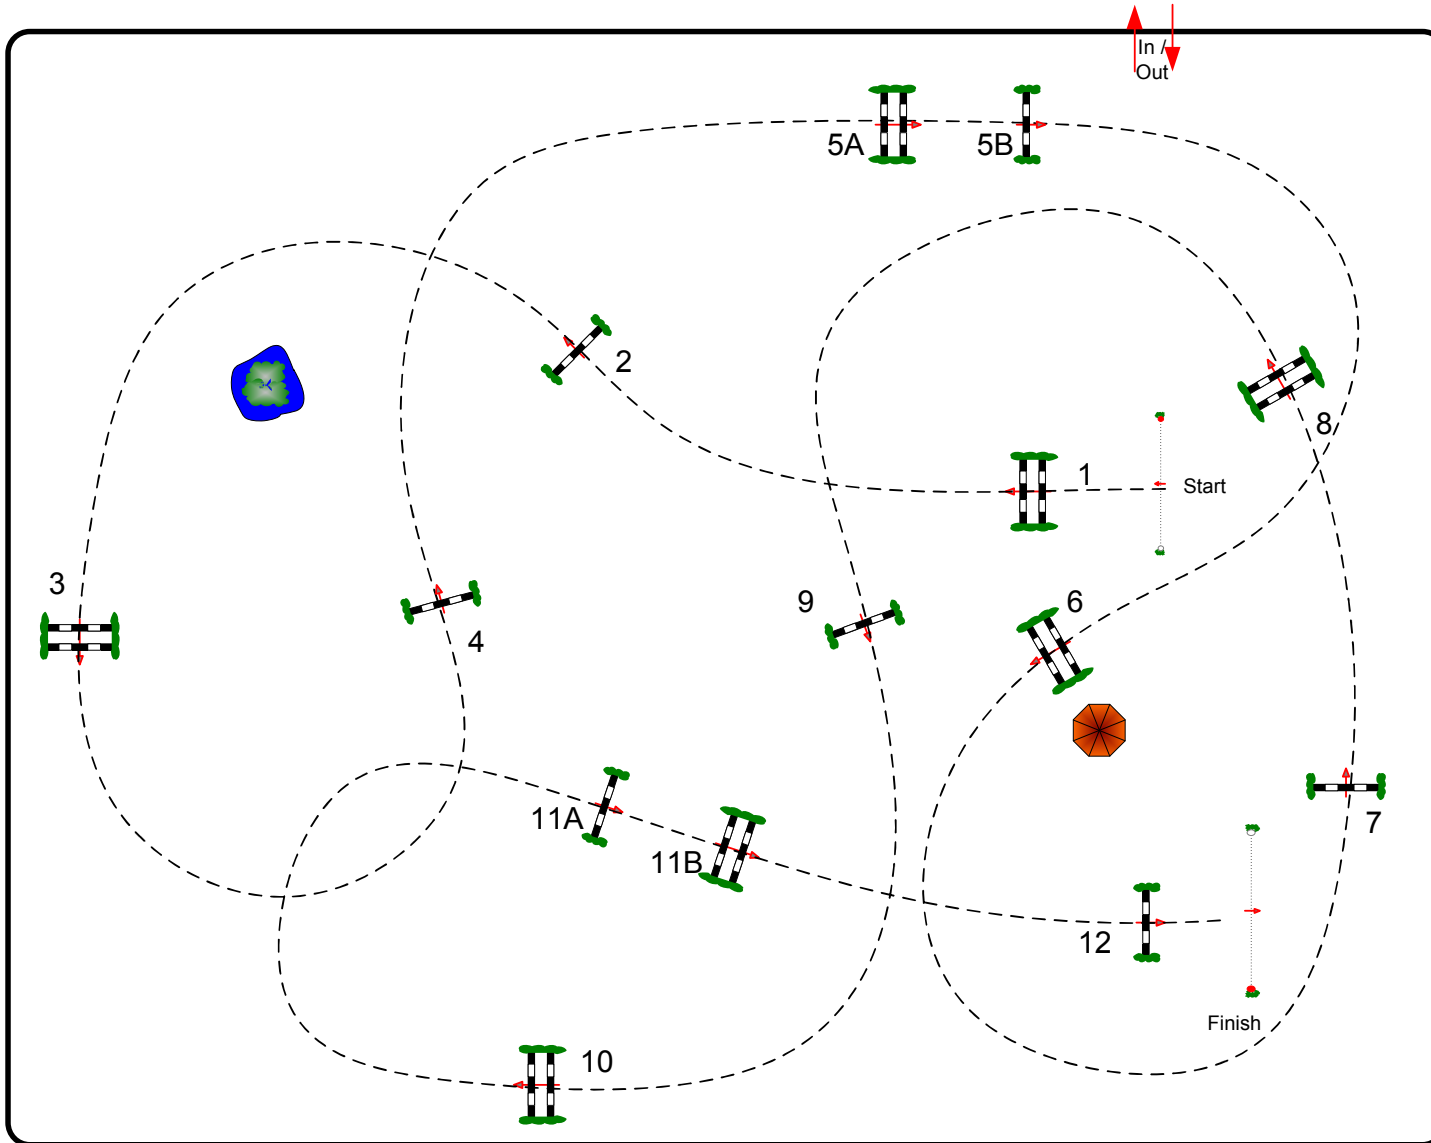

HARAS DE JARDY

CSI** / CSI* / CSI-AM

JURY

Class N°: 12

CSI* 1,25m

Table A against the clock

Samedi 11 Septembre 2021

Start: 14:00

Table: A
 FFE Article n°:
 FEI Article n°: 238.2.1
 Height: 1,25 m

Speed: 350 m/min
 Length: 500 m
 Time allowed: 86 sec
 Time limit: 172 sec

Obstacles: 12
 Efforts: 14
 Combination(s):

Jump-off:
 Length: 0 m
 Time allowed: 0 sec
 Time limit: 0 sec