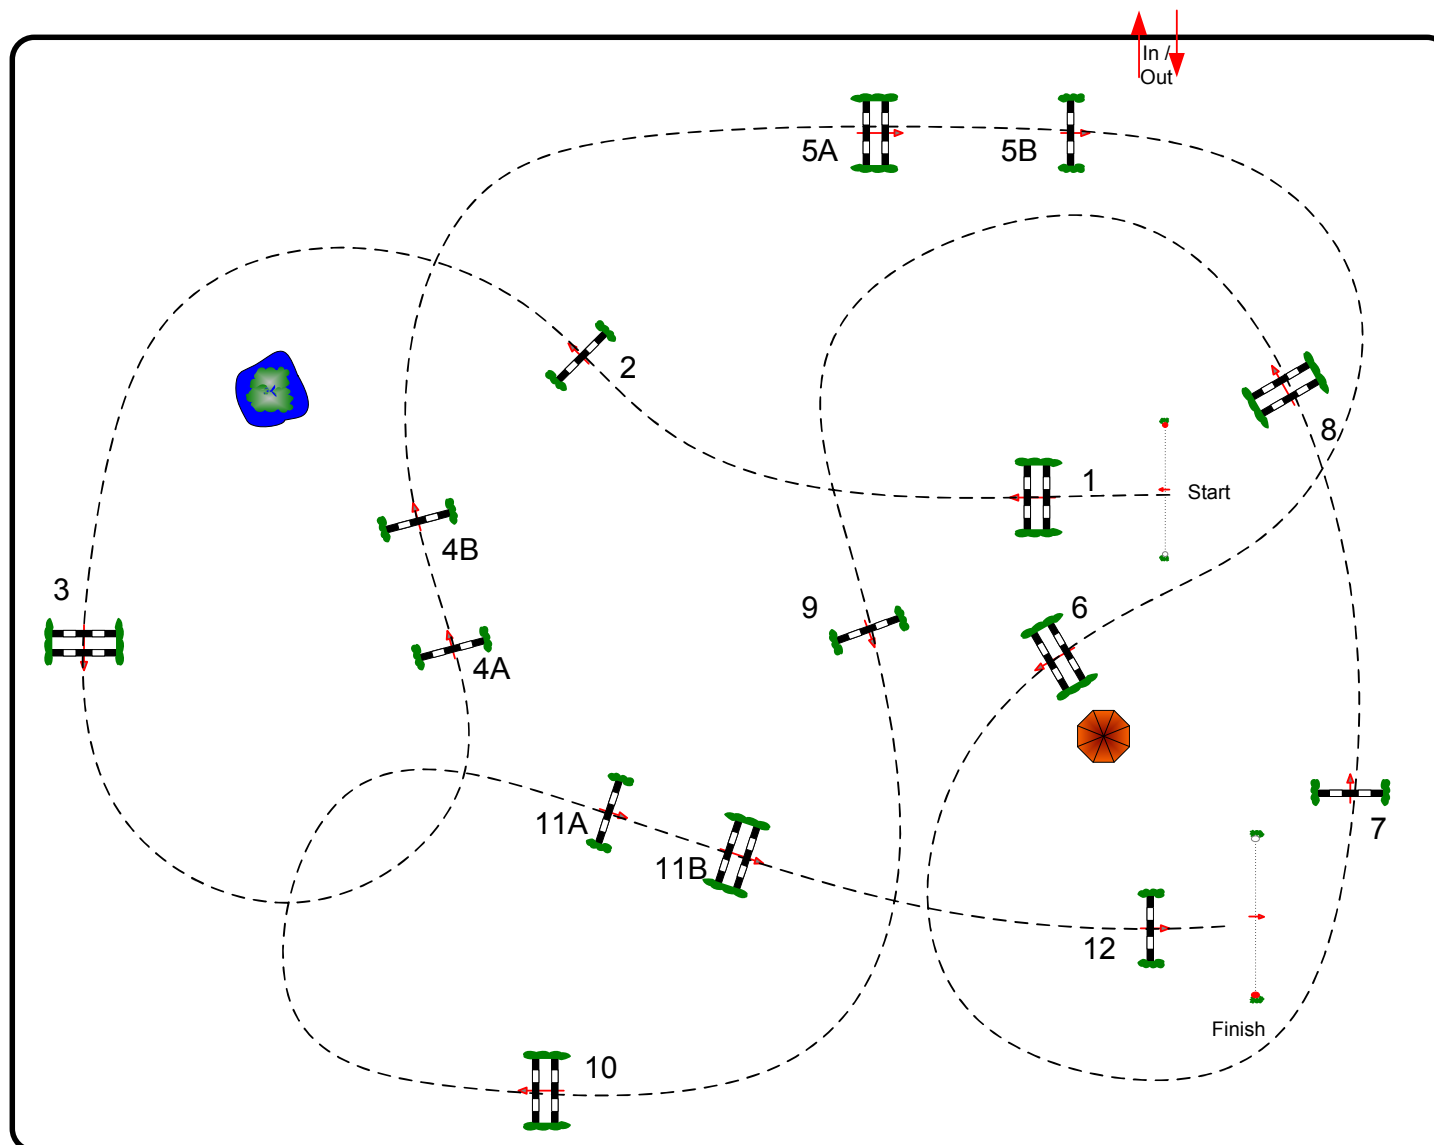

# HARAS DE JARDY

## CSI\*\* / CSI\* / CSI-AM

JURY

Class N°: 9

CSI\*\* 1,30m

Table A against the clock

Samedi 11 Septembre 2021

Start: 15:45

Table: A  
 FFE Article n°:  
 FEI Article n°: 238.2.1  
 Height: 1,30 m

Speed: 350 m/min

Length: 500 m  
 Time allowed: 86 sec  
 Time limit: 172 sec

Obstacles: 12  
 Efforts: 15  
 Combination(s):

Jump-off:

Length: 0 m  
 Time allowed: 0 sec  
 Time limit: 0 sec