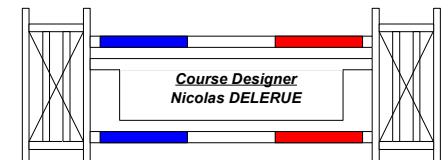

HARAS DE JARDY

CSI** / CSI* / CSI-AM

GRANDPRIX

Class N°: 7

CSI Am-A 1,15m

Two phases table A not against the clock and against the clock

Vendredi 10 Septembre 2021

Start: 18:10

Table: A

FFE Article n°:

FEI Article n°: 274.2.5

Height: 1,15 m

Speed: 350 m/min

Length: 190 m

Time allowed: 33 sec

Time limit: 66 sec

Obstacles: 11

Efforts: 12

Combination(s):

2nd phase 6 to 11:

Length: 300 m

Time allowed: 52 sec

Time limit: 104 sec