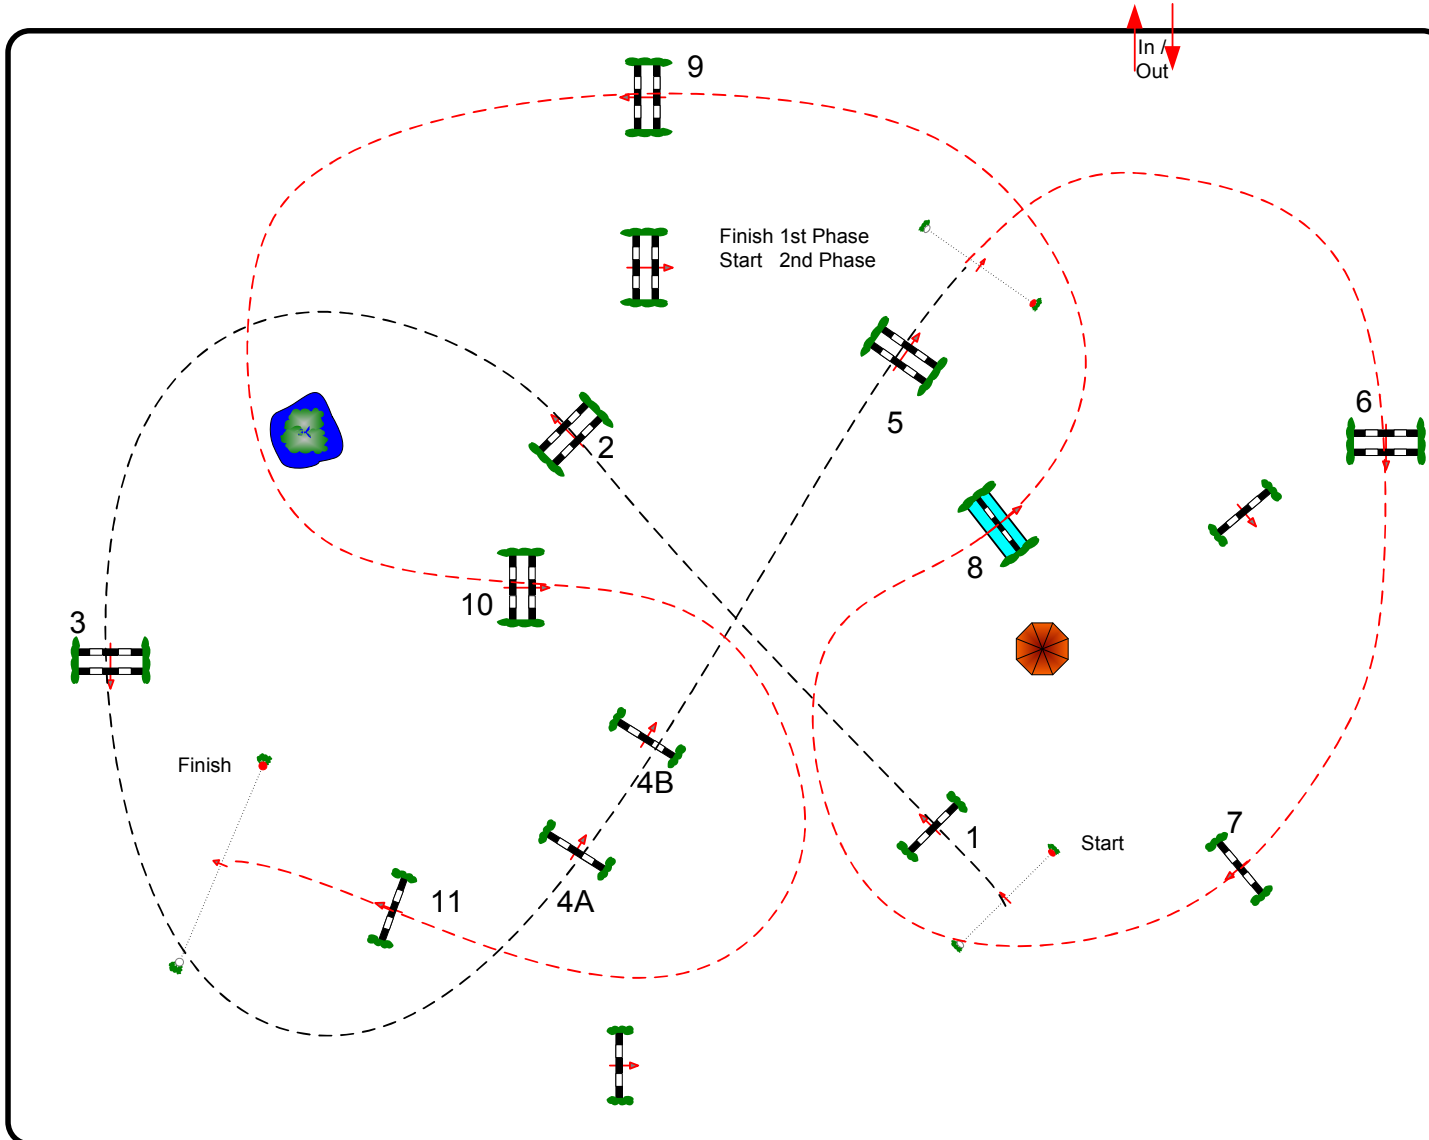

FEI Article n°: 274.2.5

Height: 1,15 m

Speed: 350 m/min

Length: 190 m

Time allowed: 33 sec

Time limit: 66 sec

Obstacles: 11

Efforts: 12

Combination(s):

2nd phase 6 to 11:

Length: 300 m

Time allowed: 52 sec

Time limit: 104 sec

JURY